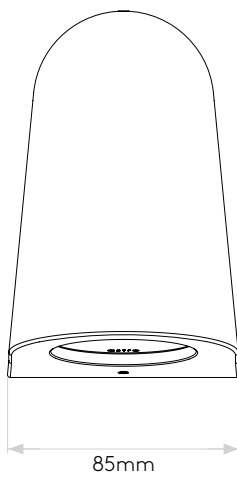

PRODUCT ELEVATIONS

astro

Please note that some dimensions may vary slightly due to manufacturing tolerances, this includes cable entry and fixing holes

Veillez noter que certaines dimensions peuvent varier légèrement en raison des tolérances de fabrication, y compris l'entrée de câble et les trous de fixation.

Bitte beachten Sie, dass die Maße Fertigungstoleranzen unterliegen und daher in geringem Umfang von der angegebenen Größe abweichen können. Dies gilt auch für Kabeingänge und Befestigungslöcher.

Si prega notare che possono esserci piccole variazioni in alcune dimensioni dovute alle tolleranze di produzione, queste includono l'ingresso del cavo e i fori di fissaggio.