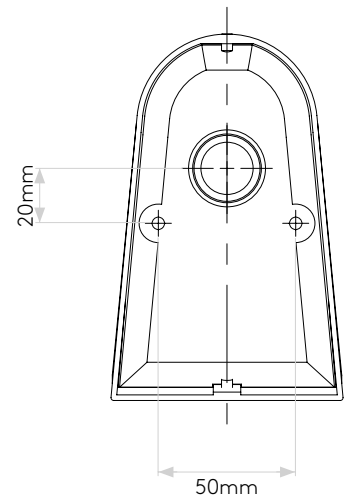

PRODUCT ELEVATIONS

astro

Please note that some dimensions may vary slightly due to manufacturing tolerances, this includes cable entry and fixing holes

Veillez noter que certaines dimensions peuvent varier légèrement en raison des tolérances de fabrication, y compris l'entrée de câble et les trous de fixation.

Bitte beachten Sie, dass die Maße Fertigungstoleranzen unterliegen und daher in geringem Umfang von der angegebenen Größe abweichen können. Dies gilt auch für Kabeingänge und Befestigungslöcher.

Si prega notare che possono esserci piccole variazioni in alcune dimensioni dovute alle tolleranze di produzione, queste includono l'ingresso del cavo e i fori di fissaggio.