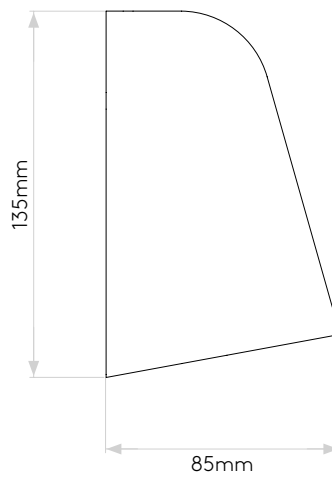

PRODUCT ELEVATIONS

astro

Please note that some dimensions may vary slightly due to manufacturing tolerances, this includes cable entry and fixing holes

Veillez noter que certaines dimensions peuvent varier légèrement en raison des tolérances de fabrication, y compris l'entrée de câble et les trous de fixation.

Bitte beachten Sie, dass die Maße Fertigungstoleranzen unterliegen und daher in geringem Umfang von der angegebenen Größe abweichen können. Dies gilt auch für Kabeingänge und Befestigungslöcher.

Si prega notare che possono esserci piccole variazioni in alcune dimensioni dovute alle tolleranze di produzione, queste includono l'ingresso del cavo e i fori di fissaggio.