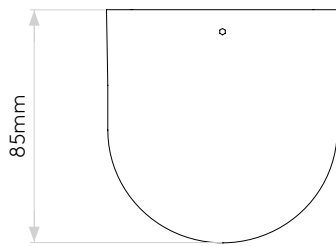

PRODUCT ELEVATIONS

astro

Please note that some dimensions may vary slightly due to manufacturing tolerances, this includes cable entry and fixing holes

Veillez noter que certaines dimensions peuvent varier légèrement en raison des tolérances de fabrication, y compris l'entrée de câble et les trous de fixation.

Bitte beachten Sie, dass die Maße Fertigungstoleranzen unterliegen und daher in geringem Umfang von der angegebenen Größe abweichen können. Dies gilt auch für Kabeingänge und Befestigungslöcher.

Si prega notare che possono esserci piccole variazioni in alcune dimensioni dovute alle tolleranze di produzione, queste includono l'ingresso del cavo e i fori di fissaggio.