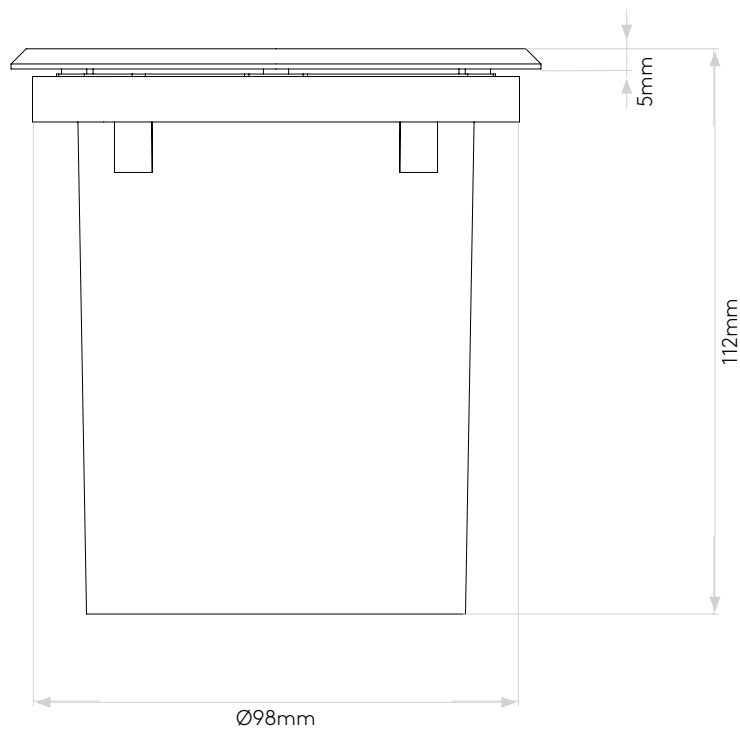

PRODUCT ELEVATIONS

astro

Please note that some dimensions may vary slightly due to manufacturing tolerances, this includes cable entry and fixing holes

Veillez noter que certaines dimensions peuvent varier légèrement en raison des tolérances de fabrication, y compris l'entrée de câble et les trous de fixation.

Bitte beachten Sie, dass die Maße Fertigungstoleranzen unterliegen und daher in geringem Umfang von der angegebenen Größe abweichen können. Dies gilt auch für Kabeingänge und Befestigungslöcher.

Si prega notare che possono esserci piccole variazioni in alcune dimensioni dovute alle tolleranze di produzione, queste includono l'ingresso del cavo e i fori di fissaggio.