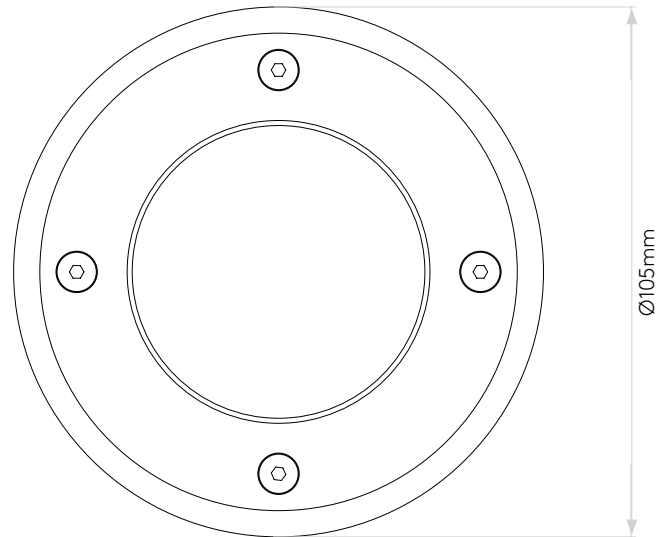

PRODUCT ELEVATIONS

astro

Please note that some dimensions may vary slightly due to manufacturing tolerances, this includes cable entry and fixing holes

Veillez noter que certaines dimensions peuvent varier légèrement en raison des tolérances de fabrication, y compris l'entrée de câble et les trous de fixation.

Bitte beachten Sie, dass die Maße Fertigungstoleranzen unterliegen und daher in geringem Umfang von der angegebenen Größe abweichen können. Dies gilt auch für Kabeingänge und Befestigungslöcher.

Si prega notare che possono esserci piccole variazioni in alcune dimensioni dovute alle tolleranze di produzione, queste includono l'ingresso del cavo e i fori di fissaggio.