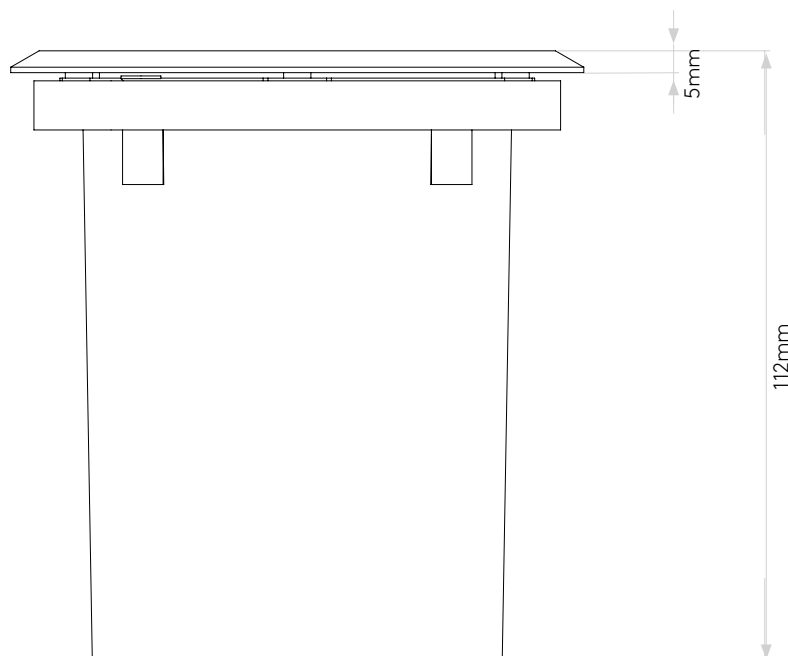

PRODUCT ELEVATIONS

astro

Please note that some dimensions may vary slightly due to manufacturing tolerances, this includes cable entry and fixing holes

Veuillez noter que certaines dimensions peuvent varier légèrement en raison des tolérances de fabrication, y compris l'entrée de câble et les trous de fixation.

Bitte beachten Sie, dass die Maße Fertigungstoleranzen unterliegen und daher in geringem Umfang von der angegebenen Größe abweichen können. Dies gilt auch für Kabeleingänge und Befestigungslöcher.

Si prega notare che possono esserci piccole variazioni in alcune dimensioni dovute alle tolleranze di produzione, queste includono l'ingresso del cavo e i fori di fissaggio.