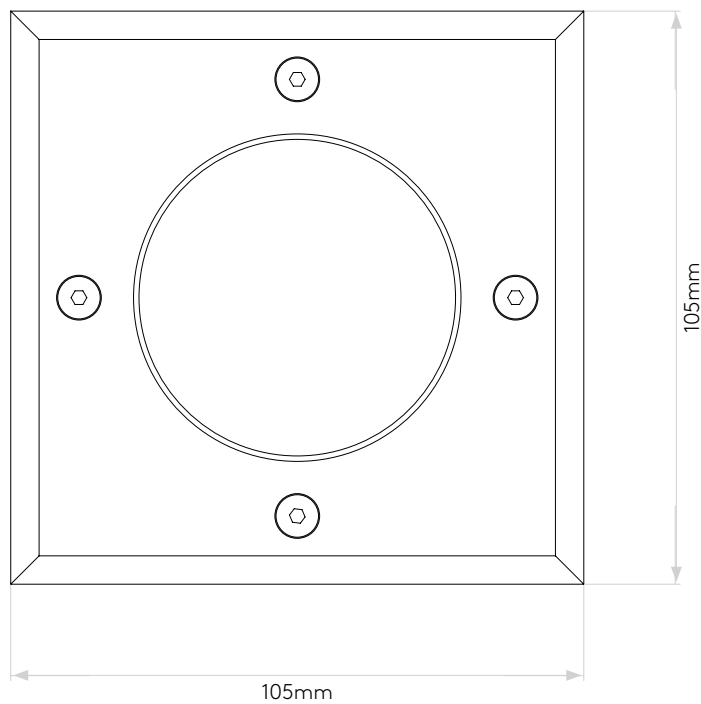

PRODUCT ELEVATIONS

astro

Please note that some dimensions may vary slightly due to manufacturing tolerances, this includes cable entry and fixing holes

Veuillez noter que certaines dimensions peuvent varier légèrement en raison des tolérances de fabrication, y compris l'entrée de câble et les trous de fixation.

Bitte beachten Sie, dass die Maße Fertigungstoleranzen unterliegen und daher in geringem Umfang von der angegebenen Größe abweichen können. Dies gilt auch für Kabeleingänge und Befestigungslöcher.

Si prega notare che possono esserci piccole variazioni in alcune dimensioni dovute alle tolleranze di produzione, queste includono l'ingresso del cavo e i fori di fissaggio.