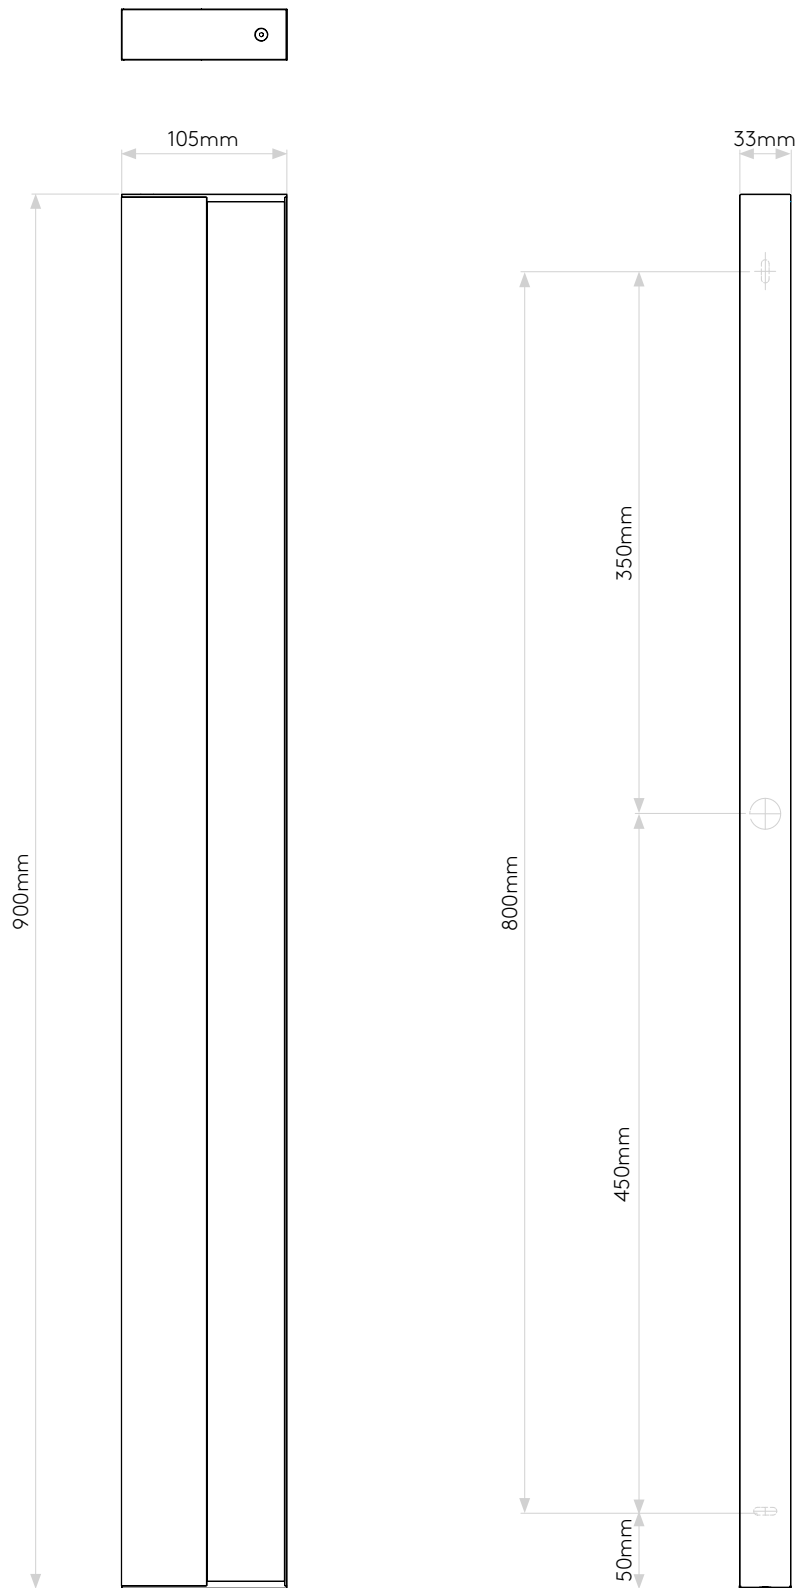

## GENERAL

CLASS:	CE (Class 2)
IP RATING:	IP44
BATHROOM ZONE:	Zone 2, 3
VOLTAGE:	Mains 230V
INSTALLATION ORIENTATION:	Wall mount
MAIN MATERIAL:	Metal - Aluminium
DIMENSIONS:	H: 900mm W: 33mm D: 105mm
CUT OUT HOLE:	Not applicable
RECESS DEPTH:	Not applicable
FIRE RATING:	Not applicable
CABLE LENGTH:	Not applicable
GROSS WEIGHT:	1.90Kg

## LAMP

LIGHT SOURCE:	LED STRIP
MAXIMUM WATTAGE:	17.8W
LAMP INCLUDED:	Yes (Integral)
MAXIMUM LAMP LENGTH:	Not applicable
LUMINOUS FLUX:	675.78 lm
COLOUR TEMP:	3000K
CRI:	80
R9:	24.9
MACADAM ELLIPSE:	+/-100K
TILT ADJUSTABLE ANGLE:	Not applicable
ROTATION ADJUSTABLE ANGLE:	Not applicable
AVERAGE LIFESPAN:	50,000hrs
L70:	To be advised
BEAM ANGLE:	Not applicable

## PRODUCT ELEVATIONS

astro

Please note that some dimensions may vary slightly due to manufacturing tolerances, this includes cable entry and fixing holes

Veuillez noter que certaines dimensions peuvent varier légèrement en raison des tolérances de fabrication, y compris l'entrée de câble et les trous de fixation.