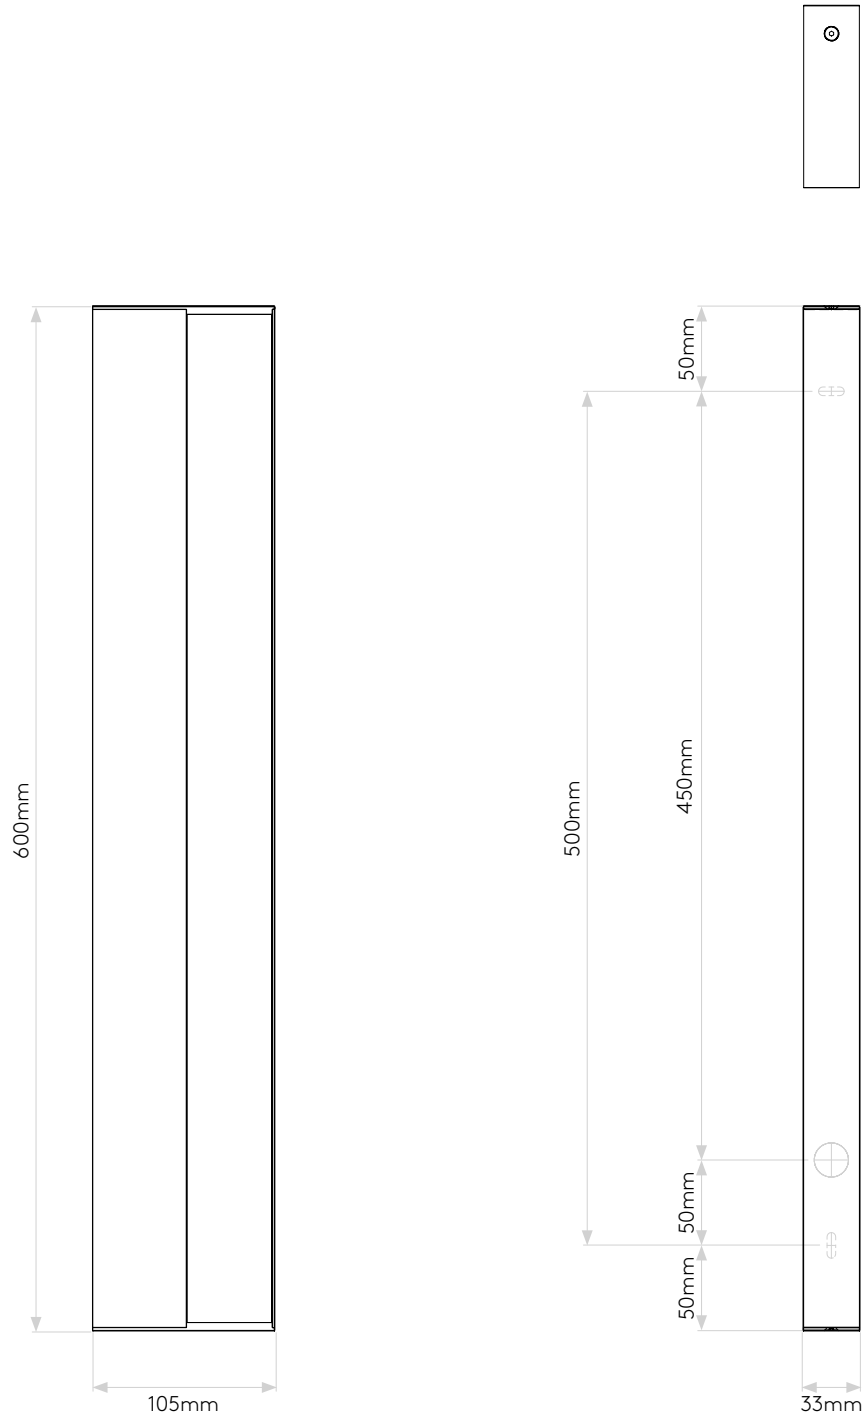

## LAMP

LIGHT SOURCE:	LED STRIP
MAXIMUM WATTAGE:	12.8W
LAMP INCLUDED:	Yes (Integral)
MAXIMUM LAMP LENGTH:	Not applicable
LUMINOUS FLUX:	435.8 lm
COLOUR TEMP:	3000K
CRI:	80
R9:	25.0
MACADAM ELLIPSE:	+/-100K
TILT ADJUSTABLE ANGLE:	Not applicable
ROTATION ADJUSTABLE ANGLE:	Not applicable
AVERAGE LIFESPAN:	50,000hrs
L70:	To be advised
BEAM ANGLE:	Not applicable

## PRODUCT ELEVATIONS

astro

Please note that some dimensions may vary slightly due to manufacturing tolerances, this includes cable entry and fixing holes

Veuillez noter que certaines dimensions peuvent varier légèrement en raison des tolérances de fabrication, y compris l'entrée de câble et les trous de fixation.