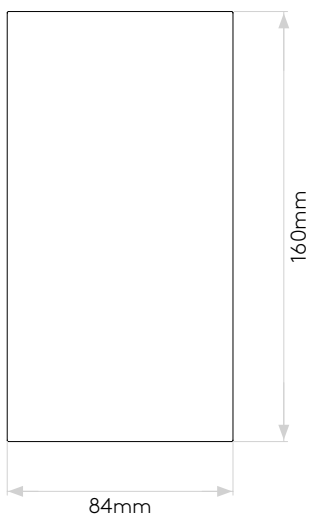

PRODUCT ELEVATIONS

astro

Please note that some dimensions may vary slightly due to manufacturing tolerances, this includes cable entry and fixing holes

Veillez noter que certaines dimensions peuvent varier légèrement en raison des tolérances de fabrication, y compris l'entrée de câble et les trous de fixation.

Bitte beachten Sie, dass die Maße Fertigungstoleranzen unterliegen und daher in geringem Umfang von der angegebenen Größe abweichen können. Dies gilt auch für Kabeleingänge und Befestigungslöcher.

Si prega notare che possono esserci piccole variazioni in alcune dimensioni dovute alle tolleranze di produzione, queste includono l'ingresso del cavo e i fori di fissaggio.