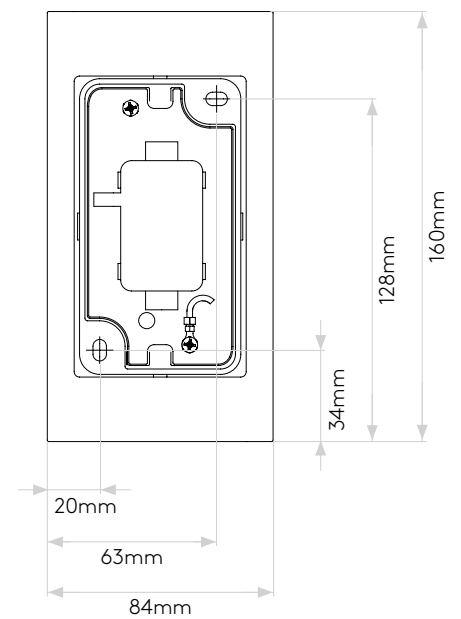

PRODUCT ELEVATIONS

astro

Please note that some dimensions may vary slightly due to manufacturing tolerances, this includes cable entry and fixing holes

Veillez noter que certaines dimensions peuvent varier légèrement en raison des tolérances de fabrication, y compris l'entrée de câble et les trous de fixation.

Bitte beachten Sie, dass die Maße Fertigungstoleranzen unterliegen und daher in geringem Umfang von der angegebenen Größe abweichen können. Dies gilt auch für Kabeleingänge und Befestigungslöcher.

Si prega notare che possono esserci piccole variazioni in alcune dimensioni dovute alle tolleranze di produzione, queste includono l'ingresso del cavo e i fori di fissaggio.