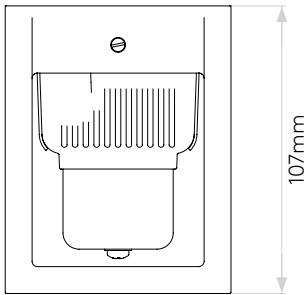

PRODUCT ELEVATIONS

astro

Please note that some dimensions may vary slightly due to manufacturing tolerances, this includes cable entry and fixing holes

Veillez noter que certaines dimensions peuvent varier légèrement en raison des tolérances de fabrication, y compris l'entrée de câble et les trous de fixation.

Bitte beachten Sie, dass die Maße Fertigungstoleranzen unterliegen und daher in geringem Umfang von der angegebenen Größe abweichen können. Dies gilt auch für Kabeleingänge und Befestigungslöcher.

Si prega notare che possono esserci piccole variazioni in alcune dimensioni dovute alle tolleranze di produzione, queste includono l'ingresso del cavo e i fori di fissaggio.