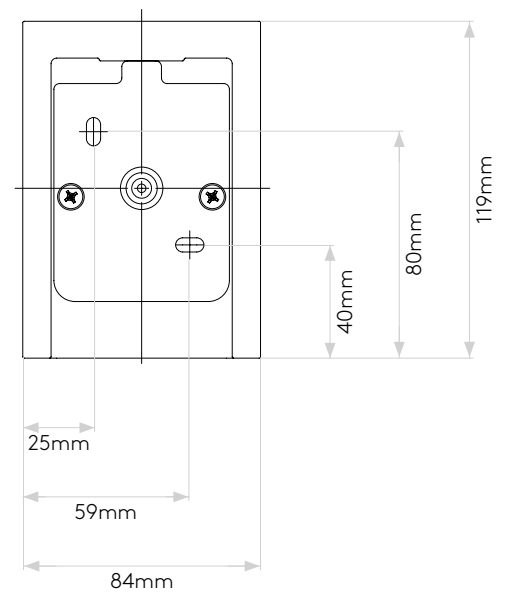

PRODUCT ELEVATIONS

astro

Please note that some dimensions may vary slightly due to manufacturing tolerances, this includes cable entry and fixing holes

Veillez noter que certaines dimensions peuvent varier légèrement en raison des tolérances de fabrication, y compris l'entrée de câble et les trous de fixation.

Bitte beachten Sie, dass die Maße Fertigungstoleranzen unterliegen und daher in geringem Umfang von der angegebenen Größe abweichen können. Dies gilt auch für Kabeleingänge und Befestigungslöcher.

Si prega notare che possono esserci piccole variazioni in alcune dimensioni dovute alle tolleranze di produzione, queste includono l'ingresso del cavo e i fori di fissaggio.