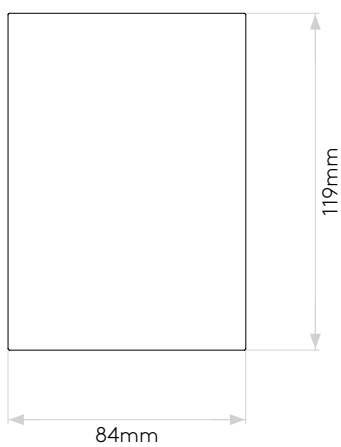

PRODUCT ELEVATIONS

astro

Please note that some dimensions may vary slightly due to manufacturing tolerances, this includes cable entry and fixing holes

Veillez noter que certaines dimensions peuvent varier légèrement en raison des tolérances de fabrication, y compris l'entrée de câble et les trous de fixation.

Bitte beachten Sie, dass die Maße Fertigungstoleranzen unterliegen und daher in geringem Umfang von der angegebenen Größe abweichen können. Dies gilt auch für Kabeleingänge und Befestigungslöcher.

Si prega notare che possono esserci piccole variazioni in alcune dimensioni dovute alle tolleranze di produzione, queste includono l'ingresso del cavo e i fori di fissaggio.