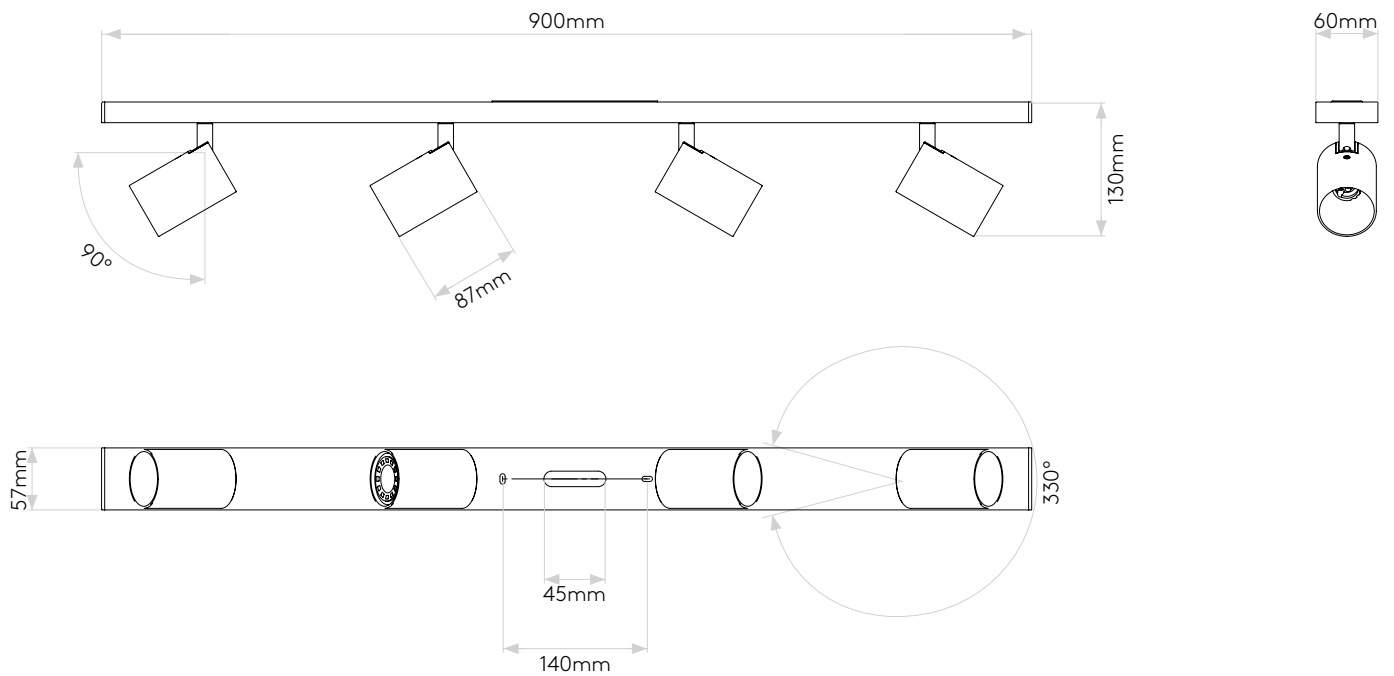

ASCOLI FOUR BAR

astro

GENERAL

| | |
|---------------------------|---------------------|
| LOCATION: | Interior |
| CLASS: | CE (Class II) |
| IP RATING: | IP20 |
| BATHROOM ZONE: | Zone 3 |
| DRIVER REQUIRED: | No |
| INSTALLATION ORIENTATION: | Ceiling Mount |
| MAIN MATERIAL: | Metal - Aluminium |
| DIMENSIONS (mm): | H: 130 W: 60 D: 900 |
| CUT OUT HOLE (mm): | - |
| RECESS DEPTH (mm): | - |
| FIRE RATING: | - |
| CABLE LENGTH (mm): | - |
| GROSS WEIGHT (kg): | 2.16 |

LAMP

| | |
|--------------------------------|----------------|
| LIGHT SOURCE: | GU10 |
| WATTAGE: | 4 X 50W MAX |
| LAMP INCLUDED: | No |
| MAXIMUM LAMP LENGTH (mm): | 57 |
| LUMINOUS FLUX (lm): | Lamp Dependent |
| COLOUR TEMP (K): | Lamp Dependent |
| CRI (Ra): | Lamp Dependent |
| MACADAM ELLIPSE: | Lamp Dependent |
| TILT ADJUSTABLE ANGLE (°): | 90 |
| ROTATION ADJUSTABLE ANGLE (°): | 330 |
| LIFETIME (hrs): | Lamp Dependent |
| BEAM ANGLE (°): | Lamp Dependent |

PRODUCT ELEVATIONS

astro

Please note that some dimensions may vary slightly due to manufacturing tolerances, this includes cable entry and fixing holes

Veillez noter que certaines dimensions peuvent varier légèrement en raison des tolérances de fabrication, y compris l'entrée de câble et les trous de fixation.