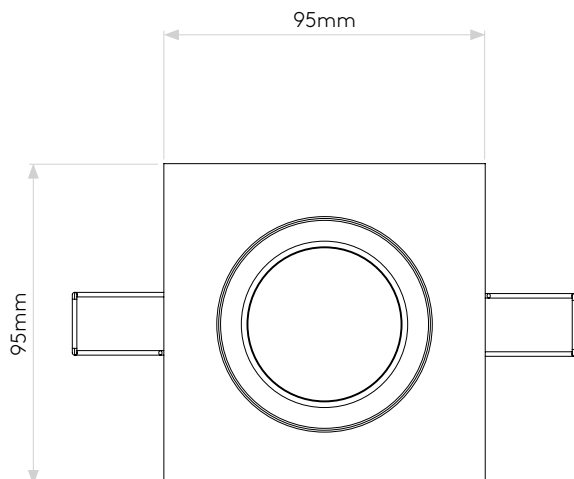

APRILIA SQUARE ADJ

astro

GENERAL

CLASS:	CE (Class 3)
IP RATING:	IP21
BATHROOM ZONE:	Zone 3
VOLTAGE:	Constant Current 350mA
INSTALLATION ORIENTATION:	Ceiling mount
MAIN MATERIAL:	Metal - Aluminium
DIMENSIONS:	H: 95mm W: 95mm D: 68.5mm
CUT OUT HOLE:	Ø: 86mm/3-3/8"
RECESS DEPTH:	150mm
FIRE RATING:	Not applicable
CABLE LENGTH:	Not applicable
GROSS WEIGHT:	0.31Kg

LAMP

LIGHT SOURCE:	COB LED
MAXIMUM WATTAGE:	6.1W
LAMP INCLUDED:	Yes (Integral)
MAXIMUM LAMP LENGTH:	Not applicable
LUMINOUS FLUX:	604.8 lm
COLOUR TEMP:	2700K
CRI:	80
R9:	8.0
MACADAM ELLIPSE:	3-Step
TILT ADJUSTABLE ANGLE:	35°
ROTATION ADJUSTABLE ANGLE:	360°
AVERAGE LIFESPAN:	36,300hrs
L70:	To be advised
BEAM ANGLE:	35.95°

ADDITIONAL INFORMATION

SHADE INCLUDED	Not applicable
SHADE MATERIAL	Not applicable

CODE: 5761
SKU: 1256026
FINISH: MATT WHITE

CODE: 5762
SKU: 1256027T
FINISH: ANODISED ALUMINIUM

PRODUCT ELEVATIONS

astro

Please note that some dimensions may vary slightly due to manufacturing tolerances, this includes cable entry and fixing holes

Veillez noter que certaines dimensions peuvent varier légèrement en raison des tolérances de fabrication, y compris l'entrée de câble et les trous de fixation.

Bitte beachten Sie, dass die Maße Fertigungstoleranzen unterliegen und daher in geringem Umfang von der angegebenen Größe abweichen können. Dies gilt auch für Kabeingänge und Befestigungslöcher.