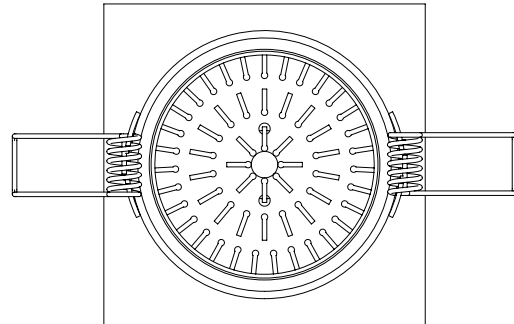

APRILIA SQUARE ADJ

astro

GENERAL

CLASS:	CE (Class 3)
IP RATING:	IP21
BATHROOM ZONE:	Zone 3
VOLTAGE:	Constant Current 350mA
INSTALLATION ORIENTATION:	Ceiling mount
MAIN MATERIAL:	Metal - Aluminium
DIMENSIONS:	H: 95mm W: 95mm D: 68.5mm
CUT OUT HOLE:	Ø: 86mm/3-3/8"
RECESS DEPTH:	150mm
FIRE RATING:	Not applicable
CABLE LENGTH:	Not applicable
GROSS WEIGHT:	0.31Kg

LAMP

LIGHT SOURCE:	COB LED
MAXIMUM WATTAGE:	6.1W
LAMP INCLUDED:	Yes (Integral)
MAXIMUM LAMP LENGTH:	Not applicable
LUMINOUS FLUX:	604.8 lm
COLOUR TEMP:	2700K
CRI:	80
R9:	8.0
MACADAM ELLIPSE:	3-Step
TILT ADJUSTABLE ANGLE:	35°
ROTATION ADJUSTABLE ANGLE:	360°
AVERAGE LIFESPAN:	36,300hrs
L70:	To be advised
BEAM ANGLE:	35.95°

ADDITIONAL INFORMATION

SHADE INCLUDED	Not applicable
SHADE MATERIAL	Not applicable

CODE: 5761
SKU: 1256026
FINISH: MATT WHITE

CODE: 5762
SKU: 1256027T
FINISH: ANODISED ALUMINIUM

PRODUCT ELEVATIONS

astro

Please note that some dimensions may vary slightly due to manufacturing tolerances, this includes cable entry and fixing holes

Veillez noter que certaines dimensions peuvent varier légèrement en raison des tolérances de fabrication, y compris l'entrée de câble et les trous de fixation.

Bitte beachten Sie, dass die Maße Fertigungstoleranzen unterliegen und daher in geringem Umfang von der angegebenen Größe abweichen können. Dies gilt auch für Kabeingänge und Befestigungslöcher.