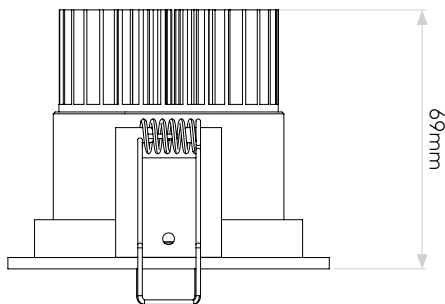

## GENERAL

CLASS:	CE (Class 3)
IP RATING:	IP21
BATHROOM ZONE:	Zone 3
VOLTAGE:	Constant Current 350mA
INSTALLATION ORIENTATION:	Ceiling mount
MAIN MATERIAL:	Metal - Aluminium
DIMENSIONS:	H: 95mm W: 95mm D: 68.5mm
CUT OUT HOLE:	Ø: 86mm/3-3/8"
RECESS DEPTH:	150mm
FIRE RATING:	Not applicable
CABLE LENGTH:	Not applicable
GROSS WEIGHT:	0.31Kg

## LAMP

LIGHT SOURCE:	COB LED
MAXIMUM WATTAGE:	6.1W
LAMP INCLUDED:	Yes (Integral)
MAXIMUM LAMP LENGTH:	Not applicable
LUMINOUS FLUX:	604.8 lm
COLOUR TEMP:	2700K
CRI:	80
R9:	8.0
MACADAM ELLIPSE:	3-Step
TILT ADJUSTABLE ANGLE:	35°
ROTATION ADJUSTABLE ANGLE:	360°
AVERAGE LIFESPAN:	36,300hrs
L70:	To be advised
BEAM ANGLE:	35.95°

## ADDITIONAL INFORMATION

SHADE INCLUDED	Not applicable
SHADE MATERIAL	Not applicable

CODE: 5761  
SKU: 1256026  
FINISH: MATT WHITE

CODE: 5762  
SKU: 1256027T  
FINISH: ANODISED ALUMINIUM

## PRODUCT ELEVATIONS

astro

Please note that some dimensions may vary slightly due to manufacturing tolerances, this includes cable entry and fixing holes

Veillez noter que certaines dimensions peuvent varier légèrement en raison des tolérances de fabrication, y compris l'entrée de câble et les trous de fixation.