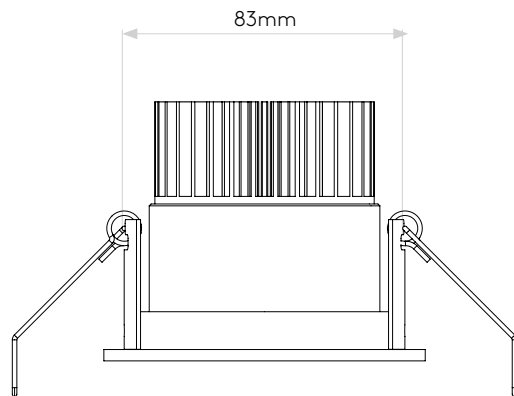

## GENERAL

CLASS:	CE (Class 3)
IP RATING:	IP21
BATHROOM ZONE:	Zone 3
VOLTAGE:	Constant Current 350mA
INSTALLATION ORIENTATION:	Ceiling mount
MAIN MATERIAL:	Metal - Aluminium
DIMENSIONS:	H: 95mm W: 95mm D: 68.5mm
CUT OUT HOLE:	Ø: 86mm/3-3/8"
RECESS DEPTH:	150mm
FIRE RATING:	Not applicable
CABLE LENGTH:	Not applicable
GROSS WEIGHT:	0.31Kg

## PRODUCT ELEVATIONS

astro

Please note that some dimensions may vary slightly due to manufacturing tolerances, this includes cable entry and fixing holes

Veillez noter que certaines dimensions peuvent varier légèrement en raison des tolérances de fabrication, y compris l'entrée de câble et les trous de fixation.