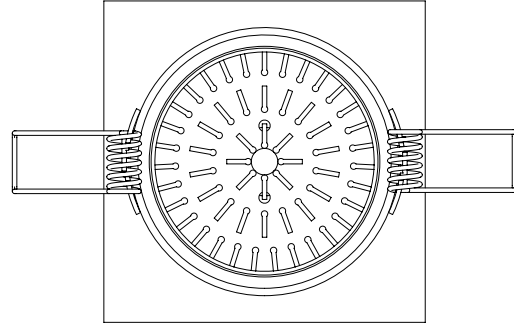

## LAMP

LIGHT SOURCE:	COB LED
MAXIMUM WATTAGE:	6.1W
LAMP INCLUDED:	Yes (Integral)
MAXIMUM LAMP LENGTH:	Not applicable
LUMINOUS FLUX:	604.8 lm
COLOUR TEMP:	2700K
CRI:	80
R9:	8.0
MACADAM ELLIPSE:	3-Step
TILT ADJUSTABLE ANGLE:	35°
ROTATION ADJUSTABLE ANGLE:	360°
AVERAGE LIFESPAN:	36,300hrs
L70:	To be advised
BEAM ANGLE:	35.95°

## ADDITIONAL INFORMATION

SHADE INCLUDED	Not applicable
SHADE MATERIAL	Not applicable

CODE: 5761  
SKU: 1256026  
FINISH: MATT WHITE

CODE: 5762  
SKU: 1256027T  
FINISH: ANODISED ALUMINIUM

## PRODUCT ELEVATIONS

astro

Please note that some dimensions may vary slightly due to manufacturing tolerances, this includes cable entry and fixing holes

Veillez noter que certaines dimensions peuvent varier légèrement en raison des tolérances de fabrication, y compris l'entrée de câble et les trous de fixation.