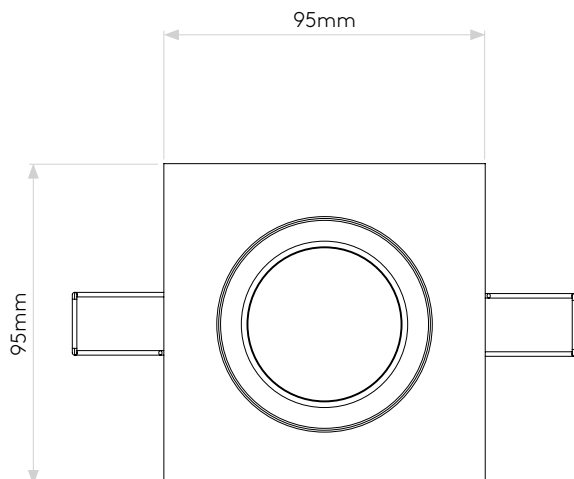

## GENERAL

CLASS:	CE (Class 3)
IP RATING:	IP21
BATHROOM ZONE:	Zone 3
VOLTAGE:	Constant Current 350mA
INSTALLATION ORIENTATION:	Ceiling mount
MAIN MATERIAL:	Metal - Aluminium
DIMENSIONS:	H: 95mm W: 95mm D: 68.5mm
CUT OUT HOLE:	Ø: 86mm/3-3/8"
RECESS DEPTH:	150mm
FIRE RATING:	Not applicable
CABLE LENGTH:	Not applicable
GROSS WEIGHT:	0.31Kg

## LAMP

LIGHT SOURCE:	COB LED
MAXIMUM WATTAGE:	6.1W
LAMP INCLUDED:	Yes (Integral)
MAXIMUM LAMP LENGTH:	Not applicable
LUMINOUS FLUX:	604.8 lm
COLOUR TEMP:	2700K
CRI:	80
R9:	8.0
MACADAM ELLIPSE:	3-Step
TILT ADJUSTABLE ANGLE:	35°
ROTATION ADJUSTABLE ANGLE:	360°
AVERAGE LIFESPAN:	36,300hrs
L70:	To be advised
BEAM ANGLE:	35.95°

## PRODUCT ELEVATIONS

astro

Please note that some dimensions may vary slightly due to manufacturing tolerances, this includes cable entry and fixing holes

Veillez noter que certaines dimensions peuvent varier légèrement en raison des tolérances de fabrication, y compris l'entrée de câble et les trous de fixation.