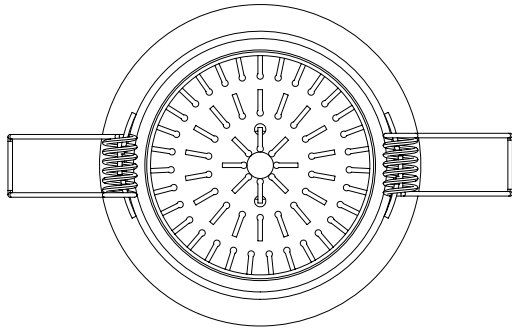

## LAMP

LIGHT SOURCE:	COB LED
MAXIMUM WATTAGE:	6.1W
LAMP INCLUDED:	Yes (Integral)
MAXIMUM LAMP LENGTH:	Not applicable
LUMINOUS FLUX:	604.8 lm
COLOUR TEMP:	2700K
CRI:	80
R9:	8.0
MACADAM ELLIPSE:	3-Step
TILT ADJUSTABLE ANGLE:	35°
ROTATION ADJUSTABLE ANGLE:	360°
AVERAGE LIFESPAN:	36,300hrs
L70:	To be advised
BEAM ANGLE:	35.95°

## ADDITIONAL INFORMATION

SHADE INCLUDED	Not applicable
SHADE MATERIAL	Not applicable

CODE: 5759  
SKU: 1256024  
FINISH: MATT WHITE

CODE: 5760  
SKU: 1256025  
FINISH: ANODISED ALUMINIUM

## PRODUCT ELEVATIONS

astro

Please note that some dimensions may vary slightly due to manufacturing tolerances, this includes cable entry and fixing holes

Veuillez noter que certaines dimensions peuvent varier légèrement en raison des tolérances de fabrication, y compris l'entrée de câble et les trous de fixation.