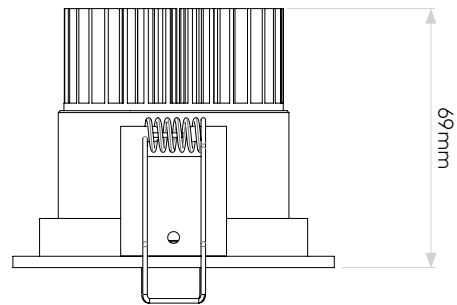

## GENERAL

CLASS:	CE (Class 3)
IP RATING:	IP21
BATHROOM ZONE:	Zone 3
VOLTAGE:	Constant Current 350mA
INSTALLATION ORIENTATION:	Ceiling mount
MAIN MATERIAL:	Metal - Aluminium
DIMENSIONS:	D: 68.5mm Ø: 95mm
CUT OUT HOLE:	Ø: 86mm/3-3/8"
RECESS DEPTH:	150mm
FIRE RATING:	Not applicable
CABLE LENGTH:	Not applicable
GROSS WEIGHT:	0.30Kg

## LAMP

LIGHT SOURCE:	COB LED
MAXIMUM WATTAGE:	6.1W
LAMP INCLUDED:	Yes (Integral)
MAXIMUM LAMP LENGTH:	Not applicable
LUMINOUS FLUX:	604.8 lm
COLOUR TEMP:	2700K
CRI:	80
R9:	8.0
MACADAM ELLIPSE:	3-Step
TILT ADJUSTABLE ANGLE:	35°
ROTATION ADJUSTABLE ANGLE:	360°
AVERAGE LIFESPAN:	36,300hrs
L70:	To be advised
BEAM ANGLE:	35.95°

## ADDITIONAL INFORMATION

SHADE INCLUDED	Not applicable
SHADE MATERIAL	Not applicable

CODE: 5759  
SKU: 1256024  
FINISH: MATT WHITE

CODE: 5760  
SKU: 1256025  
FINISH: ANODISED ALUMINIUM

## PRODUCT ELEVATIONS

astro

Please note that some dimensions may vary slightly due to manufacturing tolerances, this includes cable entry and fixing holes

Veuillez noter que certaines dimensions peuvent varier légèrement en raison des tolérances de fabrication, y compris l'entrée de câble et les trous de fixation.