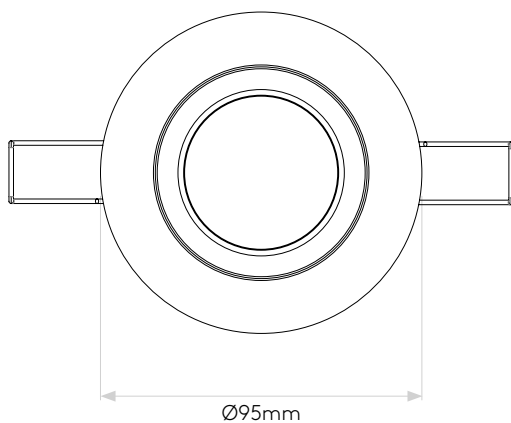

## GENERAL

CLASS:	CE (Class 3)
IP RATING:	IP21
BATHROOM ZONE:	Zone 3
VOLTAGE:	Constant Current 350mA
INSTALLATION ORIENTATION:	Ceiling mount
MAIN MATERIAL:	Metal - Aluminium
DIMENSIONS:	D: 68.5mm Ø: 95mm
CUT OUT HOLE:	Ø: 86mm/3-3/8"
RECESS DEPTH:	150mm
FIRE RATING:	Not applicable
CABLE LENGTH:	Not applicable
GROSS WEIGHT:	0.30Kg

## LAMP

LIGHT SOURCE:	COB LED
MAXIMUM WATTAGE:	6.1W
LAMP INCLUDED:	Yes (Integral)
MAXIMUM LAMP LENGTH:	Not applicable
LUMINOUS FLUX:	604.8 lm
COLOUR TEMP:	2700K
CRI:	80
R9:	8.0
MACADAM ELLIPSE:	3-Step
TILT ADJUSTABLE ANGLE:	35°
ROTATION ADJUSTABLE ANGLE:	360°
AVERAGE LIFESPAN:	36,300hrs
L70:	To be advised
BEAM ANGLE:	35.95°

## PRODUCT ELEVATIONS

astro

Please note that some dimensions may vary slightly due to manufacturing tolerances, this includes cable entry and fixing holes

Veuillez noter que certaines dimensions peuvent varier légèrement en raison des tolérances de fabrication, y compris l'entrée de câble et les trous de fixation.