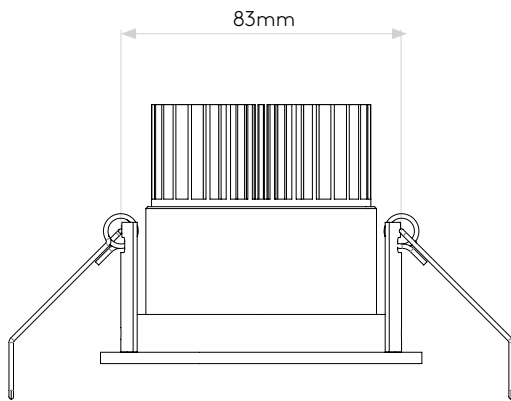

## GENERAL

CLASS:	CE (Class 3)
IP RATING:	IP21
BATHROOM ZONE:	Zone 3
VOLTAGE:	Constant Current 350mA
INSTALLATION ORIENTATION:	Ceiling mount
MAIN MATERIAL:	Metal - Aluminium
DIMENSIONS:	D: 68.5mm Ø: 95mm
CUT OUT HOLE:	Ø: 86mm/3-3/8"
RECESS DEPTH:	150mm
FIRE RATING:	Not applicable
CABLE LENGTH:	Not applicable
GROSS WEIGHT:	0.30Kg

## PRODUCT ELEVATIONS

astro

Please note that some dimensions may vary slightly due to manufacturing tolerances, this includes cable entry and fixing holes

Veuillez noter que certaines dimensions peuvent varier légèrement en raison des tolérances de fabrication, y compris l'entrée de câble et les trous de fixation.