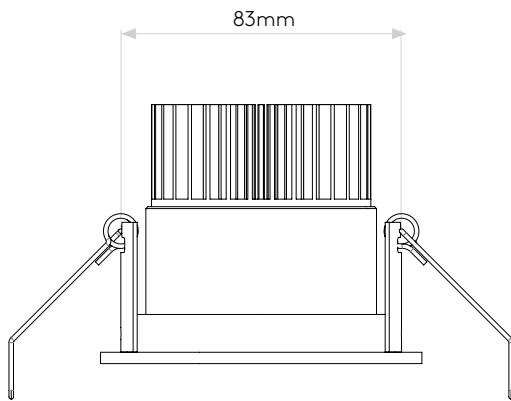

LAMP

LIGHT SOURCE:	COB LED
MAXIMUM WATTAGE:	6.1W
LAMP INCLUDED:	Yes (Integral)
MAXIMUM LAMP LENGTH:	Not applicable
LUMINOUS FLUX:	604.8 lm
COLOUR TEMP:	2700K
CRI:	80
R9:	8.0
MACADAM ELLIPSE:	3-Step
TILT ADJUSTABLE ANGLE:	35°
ROTATION ADJUSTABLE ANGLE:	360°
AVERAGE LIFESPAN:	36,300hrs
L70:	To be advised
BEAM ANGLE:	35.95°

ADDITIONAL INFORMATION

SHADE INCLUDED	Not applicable
SHADE MATERIAL	Not applicable

CODE: 5759
SKU: 1256024
FINISH: MATT WHITE

CODE: 5760
SKU: 1256025
FINISH: ANODISED ALUMINIUM

PRODUCT ELEVATIONS

astro

Please note that some dimensions may vary slightly due to manufacturing tolerances, this includes cable entry and fixing holes

Veuillez noter que certaines dimensions peuvent varier légèrement en raison des tolérances de fabrication, y compris l'entrée de câble et les trous de fixation.

Bitte beachten Sie, dass die Maße Fertigungstoleranzen unterliegen und daher in geringem Umfang von der angegebenen Größe abweichen können. Dies gilt auch für Kabeingänge und Befestigungslöcher.

Si prega notare che possono esserci piccole variazioni in alcune dimensioni dovute alle tolleranze di produzione, queste includono l'ingresso del cavo e i fori di fissaggio.