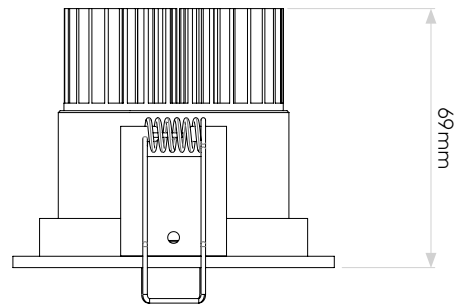

LAMP

LIGHT SOURCE:	COB LED
MAXIMUM WATTAGE:	6.1W
LAMP INCLUDED:	Yes (Integral)
MAXIMUM LAMP LENGTH:	Not applicable
LUMINOUS FLUX:	604.8 lm
COLOUR TEMP:	2700K
CRI:	80
R9:	8.0
MACADAM ELLIPSE:	3-Step
TILT ADJUSTABLE ANGLE:	35°
ROTATION ADJUSTABLE ANGLE:	360°
AVERAGE LIFESPAN:	36,300hrs
L70:	To be advised
BEAM ANGLE:	35.95°

ADDITIONAL INFORMATION

SHADE INCLUDED	Not applicable
SHADE MATERIAL	Not applicable

CODE: 5759
SKU: 1256024
FINISH: MATT WHITE

CODE: 5760
SKU: 1256025
FINISH: ANODISED ALUMINIUM

PRODUCT ELEVATIONS

astro

Please note that some dimensions may vary slightly due to manufacturing tolerances, this includes cable entry and fixing holes

Veuillez noter que certaines dimensions peuvent varier légèrement en raison des tolérances de fabrication, y compris l'entrée de câble et les trous de fixation.

Bitte beachten Sie, dass die Maße Fertigungstoleranzen unterliegen und daher in geringem Umfang von der angegebenen Größe abweichen können. Dies gilt auch für Kabeingänge und Befestigungslöcher.

Si prega notare che possono esserci piccole variazioni in alcune dimensioni dovute alle tolleranze di produzione, queste includono l'ingresso del cavo e i fori di fissaggio.