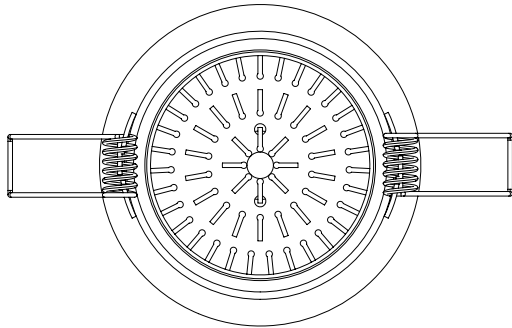

APRILIA ROUND ADJ

astro

GENERAL

CLASS:	CE (Class 3)
IP RATING:	IP21
BATHROOM ZONE:	Zone 3
VOLTAGE:	Constant Current 350mA
INSTALLATION ORIENTATION:	Ceiling mount
MAIN MATERIAL:	Metal - Aluminium
DIMENSIONS:	D: 68.5mm Ø: 95mm
CUT OUT HOLE:	Ø: 86mm/3-3/8"
RECESS DEPTH:	150mm
FIRE RATING:	Not applicable
CABLE LENGTH:	Not applicable
GROSS WEIGHT:	0.30Kg

LAMP

LIGHT SOURCE:	COB LED
MAXIMUM WATTAGE:	6.1W
LAMP INCLUDED:	Yes (Integral)
MAXIMUM LAMP LENGTH:	Not applicable
LUMINOUS FLUX:	604.8 lm
COLOUR TEMP:	2700K
CRI:	80
R9:	8.0
MACADAM ELLIPSE:	3-Step
TILT ADJUSTABLE ANGLE:	35°
ROTATION ADJUSTABLE ANGLE:	360°
AVERAGE LIFESPAN:	36,300hrs
L70:	To be advised
BEAM ANGLE:	35.95°

ADDITIONAL INFORMATION

SHADE INCLUDED	Not applicable
SHADE MATERIAL	Not applicable

CODE: 5759
SKU: 1256024
FINISH: MATT WHITE

CODE: 5760
SKU: 1256025
FINISH: ANODISED ALUMINIUM

PRODUCT ELEVATIONS

astro

Please note that some dimensions may vary slightly due to manufacturing tolerances, this includes cable entry and fixing holes

Veuillez noter que certaines dimensions peuvent varier légèrement en raison des tolérances de fabrication, y compris l'entrée de câble et les trous de fixation.

Bitte beachten Sie, dass die Maße Fertigungstoleranzen unterliegen und daher in geringem Umfang von der angegebenen Größe abweichen können. Dies gilt auch für Kabeingänge und Befestigungslöcher.