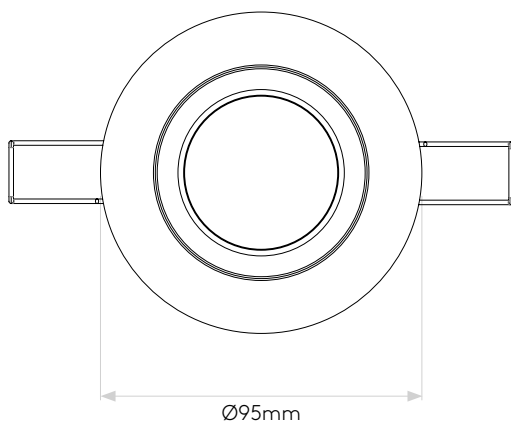

APRILIA ROUND ADJ

astro

GENERAL

CLASS:	CE (Class 3)
IP RATING:	IP21
BATHROOM ZONE:	Zone 3
VOLTAGE:	Constant Current 350mA
INSTALLATION ORIENTATION:	Ceiling mount
MAIN MATERIAL:	Metal - Aluminium
DIMENSIONS:	D: 68.5mm Ø: 95mm
CUT OUT HOLE:	Ø: 86mm/3-3/8"
RECESS DEPTH:	150mm
FIRE RATING:	Not applicable
CABLE LENGTH:	Not applicable
GROSS WEIGHT:	0.30Kg

LAMP

LIGHT SOURCE:	COB LED
MAXIMUM WATTAGE:	6.1W
LAMP INCLUDED:	Yes (Integral)
MAXIMUM LAMP LENGTH:	Not applicable
LUMINOUS FLUX:	604.8 lm
COLOUR TEMP:	2700K
CRI:	80
R9:	8.0
MACADAM ELLIPSE:	3-Step
TILT ADJUSTABLE ANGLE:	35°
ROTATION ADJUSTABLE ANGLE:	360°
AVERAGE LIFESPAN:	36,300hrs
L70:	To be advised
BEAM ANGLE:	35.95°

ADDITIONAL INFORMATION

SHADE INCLUDED	Not applicable
SHADE MATERIAL	Not applicable

CODE: 5759
SKU: 1256024
FINISH: MATT WHITE

CODE: 5760
SKU: 1256025
FINISH: ANODISED ALUMINIUM

PRODUCT ELEVATIONS

astro

Please note that some dimensions may vary slightly due to manufacturing tolerances, this includes cable entry and fixing holes

Veuillez noter que certaines dimensions peuvent varier légèrement en raison des tolérances de fabrication, y compris l'entrée de câble et les trous de fixation.

Bitte beachten Sie, dass die Maße Fertigungstoleranzen unterliegen und daher in geringem Umfang von der angegebenen Größe abweichen können. Dies gilt auch für Kabeingänge und Befestigungslöcher.