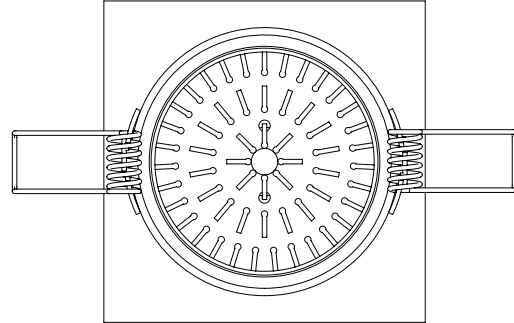

PRODUCT ELEVATIONS

astro

Please note that some dimensions may vary slightly due to manufacturing tolerances, this includes cable entry and fixing holes

Veillez noter que certaines dimensions peuvent varier légèrement en raison des tolérances de fabrication, y compris l'entrée de câble et les trous de fixation.

Bitte beachten Sie, dass die Maße Fertigungstoleranzen unterliegen und daher in geringem Umfang von der angegebenen Größe abweichen können. Dies gilt auch für Kabeingänge und Befestigungslöcher.

Si prega notare che possono esserci piccole variazioni in alcune dimensioni dovute alle tolleranze di produzione, queste includono l'ingresso del cavo e i fori di fissaggio.