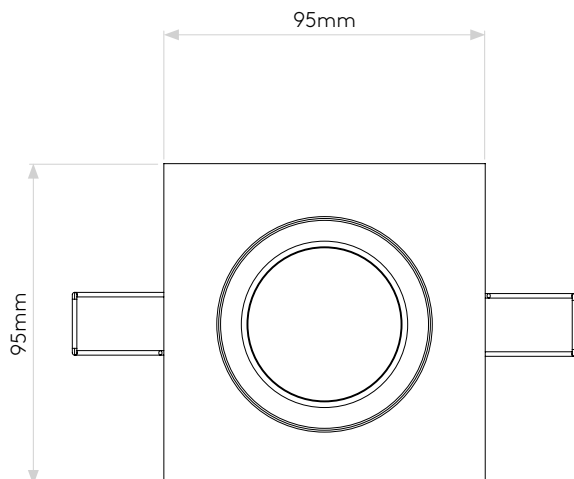

PRODUCT ELEVATIONS

astro

Please note that some dimensions may vary slightly due to manufacturing tolerances, this includes cable entry and fixing holes

Veillez noter que certaines dimensions peuvent varier légèrement en raison des tolérances de fabrication, y compris l'entrée de câble et les trous de fixation.

Bitte beachten Sie, dass die Maße Fertigungstoleranzen unterliegen und daher in geringem Umfang von der angegebenen Größe abweichen können. Dies gilt auch für Kabeingänge und Befestigungslöcher.

Si prega notare che possono esserci piccole variazioni in alcune dimensioni dovute alle tolleranze di produzione, queste includono l'ingresso del cavo e i fori di fissaggio.