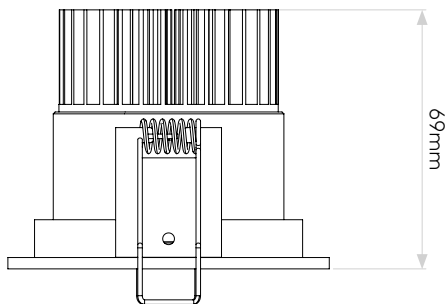

PRODUCT ELEVATIONS

astro

Please note that some dimensions may vary slightly due to manufacturing tolerances, this includes cable entry and fixing holes

Veillez noter que certaines dimensions peuvent varier légèrement en raison des tolérances de fabrication, y compris l'entrée de câble et les trous de fixation.

Bitte beachten Sie, dass die Maße Fertigungstoleranzen unterliegen und daher in geringem Umfang von der angegebenen Größe abweichen können. Dies gilt auch für Kabeingänge und Befestigungslöcher.

Si prega notare che possono esserci piccole variazioni in alcune dimensioni dovute alle tolleranze di produzione, queste includono l'ingresso del cavo e i fori di fissaggio.