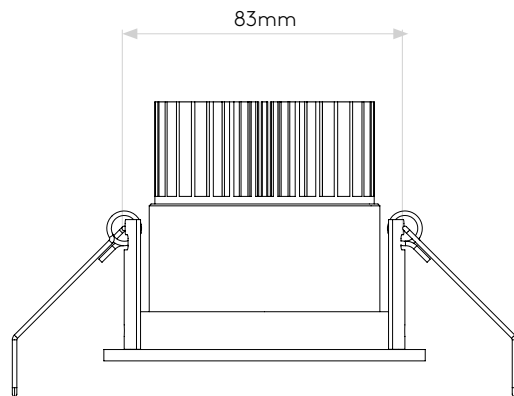

PRODUCT ELEVATIONS

astro

Please note that some dimensions may vary slightly due to manufacturing tolerances, this includes cable entry and fixing holes

Veillez noter que certaines dimensions peuvent varier légèrement en raison des tolérances de fabrication, y compris l'entrée de câble et les trous de fixation.

Bitte beachten Sie, dass die Maße Fertigungstoleranzen unterliegen und daher in geringem Umfang von der angegebenen Größe abweichen können. Dies gilt auch für Kabeingänge und Befestigungslöcher.

Si prega notare che possono esserci piccole variazioni in alcune dimensioni dovute alle tolleranze di produzione, queste includono l'ingresso del cavo e i fori di fissaggio.