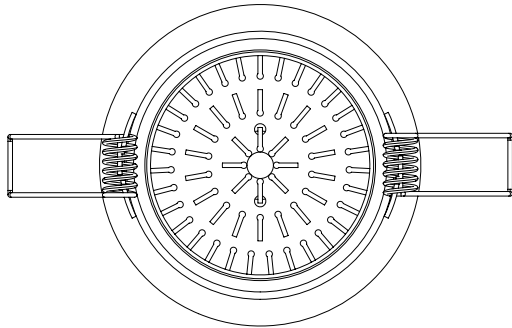

APRILIA ROUND ADJ

astro

GENERAL

CLASS:	CE (Class 3)
IP RATING:	IP21
BATHROOM ZONE:	Zone 3
VOLTAGE:	Constant Current 350mA
INSTALLATION ORIENTATION:	Ceiling mount
MAIN MATERIAL:	Metal - Aluminium
DIMENSIONS:	D: 68.5mm Ø: 95mm
CUT OUT HOLE:	Ø: 86mm/3-3/8"
RECESS DEPTH:	150mm
FIRE RATING:	Not applicable
CABLE LENGTH:	Not applicable
GROSS WEIGHT:	0.336Kg

LAMP

LIGHT SOURCE:	COB LED
MAXIMUM WATTAGE:	6.1W
LAMP INCLUDED:	Yes (Integral)
MAXIMUM LAMP LENGTH:	Not applicable
LUMINOUS FLUX:	627.7 lm
COLOUR TEMP:	3000K
CRI:	80
R9:	12.0
MACADAM ELLIPSE:	3-Step
TILT ADJUSTABLE ANGLE:	35°
ROTATION ADJUSTABLE ANGLE:	360°
AVERAGE LIFESPAN:	36,300hrs
L70:	To be advised
BEAM ANGLE:	38.6°

ADDITIONAL INFORMATION

SHADE INCLUDED	Not applicable
SHADE MATERIAL	Not applicable

CODE: 5750
SKU: 1256020
FINISH: MATT WHITE

CODE: 5764
SKU: 1256029
FINISH: ANODISED ALUMINIUM

PRODUCT ELEVATIONS

astro

Please note that some dimensions may vary slightly due to manufacturing tolerances, this includes cable entry and fixing holes

Veuillez noter que certaines dimensions peuvent varier légèrement en raison des tolérances de fabrication, y compris l'entrée de câble et les trous de fixation.

Bitte beachten Sie, dass die Maße Fertigungstoleranzen unterliegen und daher in geringem Umfang von der angegebenen Größe abweichen können. Dies gilt auch für Kabeingänge und Befestigungslöcher.