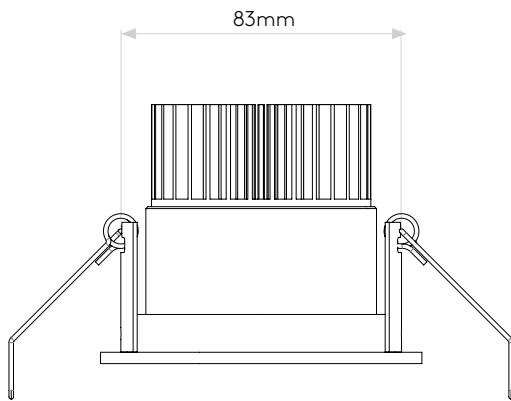

LAMP

LIGHT SOURCE:	COB LED
MAXIMUM WATTAGE:	6.1W
LAMP INCLUDED:	Yes (Integral)
MAXIMUM LAMP LENGTH:	Not applicable
LUMINOUS FLUX:	627.7 lm
COLOUR TEMP:	3000K
CRI:	80
R9:	12.0
MACADAM ELLIPSE:	3-Step
TILT ADJUSTABLE ANGLE:	35°
ROTATION ADJUSTABLE ANGLE:	360°
AVERAGE LIFESPAN:	36,300hrs
L70:	To be advised
BEAM ANGLE:	38.6°

ADDITIONAL INFORMATION

SHADE INCLUDED	Not applicable
SHADE MATERIAL	Not applicable

CODE: 5750
SKU: 1256020
FINISH: MATT WHITE

CODE: 5764
SKU: 1256029
FINISH: ANODISED ALUMINIUM

PRODUCT ELEVATIONS

astro

Please note that some dimensions may vary slightly due to manufacturing tolerances, this includes cable entry and fixing holes

Veuillez noter que certaines dimensions peuvent varier légèrement en raison des tolérances de fabrication, y compris l'entrée de câble et les trous de fixation.

Bitte beachten Sie, dass die Maße Fertigungstoleranzen unterliegen und daher in geringem Umfang von der angegebenen Größe abweichen können. Dies gilt auch für Kabeingänge und Befestigungslöcher.

Si prega notare che possono esserci piccole variazioni in alcune dimensioni dovute alle tolleranze di produzione, queste includono l'ingresso del cavo e i fori di fissaggio.