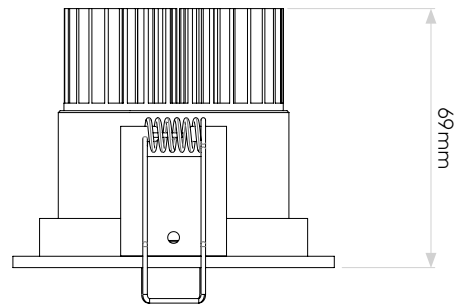

LAMP

LIGHT SOURCE:	COB LED
MAXIMUM WATTAGE:	6.1W
LAMP INCLUDED:	Yes (Integral)
MAXIMUM LAMP LENGTH:	Not applicable
LUMINOUS FLUX:	627.7 lm
COLOUR TEMP:	3000K
CRI:	80
R9:	12.0
MACADAM ELLIPSE:	3-Step
TILT ADJUSTABLE ANGLE:	35°
ROTATION ADJUSTABLE ANGLE:	360°
AVERAGE LIFESPAN:	36,300hrs
L70:	To be advised
BEAM ANGLE:	38.6°

ADDITIONAL INFORMATION

SHADE INCLUDED	Not applicable
SHADE MATERIAL	Not applicable

CODE: 5750
SKU: 1256020
FINISH: MATT WHITE

CODE: 5764
SKU: 1256029
FINISH: ANODISED ALUMINIUM

PRODUCT ELEVATIONS

astro

Please note that some dimensions may vary slightly due to manufacturing tolerances, this includes cable entry and fixing holes

Veuillez noter que certaines dimensions peuvent varier légèrement en raison des tolérances de fabrication, y compris l'entrée de câble et les trous de fixation.

Bitte beachten Sie, dass die Maße Fertigungstoleranzen unterliegen und daher in geringem Umfang von der angegebenen Größe abweichen können. Dies gilt auch für Kabeingänge und Befestigungslöcher.

Si prega notare che possono esserci piccole variazioni in alcune dimensioni dovute alle tolleranze di produzione, queste includono l'ingresso del cavo e i fori di fissaggio.