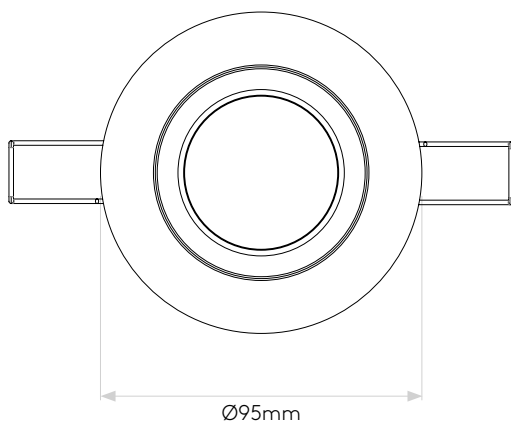

APRILIA ROUND ADJ

astro

GENERAL

CLASS:	CE (Class 3)
IP RATING:	IP21
BATHROOM ZONE:	Zone 3
VOLTAGE:	Constant Current 350mA
INSTALLATION ORIENTATION:	Ceiling mount
MAIN MATERIAL:	Metal - Aluminium
DIMENSIONS:	D: 68.5mm Ø: 95mm
CUT OUT HOLE:	Ø: 86mm/3-3/8"
RECESS DEPTH:	150mm
FIRE RATING:	Not applicable
CABLE LENGTH:	Not applicable
GROSS WEIGHT:	0.336Kg

LAMP

LIGHT SOURCE:	COB LED
MAXIMUM WATTAGE:	6.1W
LAMP INCLUDED:	Yes (Integral)
MAXIMUM LAMP LENGTH:	Not applicable
LUMINOUS FLUX:	627.7 lm
COLOUR TEMP:	3000K
CRI:	80
R9:	12.0
MACADAM ELLIPSE:	3-Step
TILT ADJUSTABLE ANGLE:	35°
ROTATION ADJUSTABLE ANGLE:	360°
AVERAGE LIFESPAN:	36,300hrs
L70:	To be advised
BEAM ANGLE:	38.6°

ADDITIONAL INFORMATION

SHADE INCLUDED	Not applicable
SHADE MATERIAL	Not applicable

CODE: 5750
SKU: 1256020
FINISH: MATT WHITE

CODE: 5764
SKU: 1256029
FINISH: ANODISED ALUMINIUM

PRODUCT ELEVATIONS

astro

Please note that some dimensions may vary slightly due to manufacturing tolerances, this includes cable entry and fixing holes

Veuillez noter que certaines dimensions peuvent varier légèrement en raison des tolérances de fabrication, y compris l'entrée de câble et les trous de fixation.

Bitte beachten Sie, dass die Maße Fertigungstoleranzen unterliegen und daher in geringem Umfang von der angegebenen Größe abweichen können. Dies gilt auch für Kabeingänge und Befestigungslöcher.