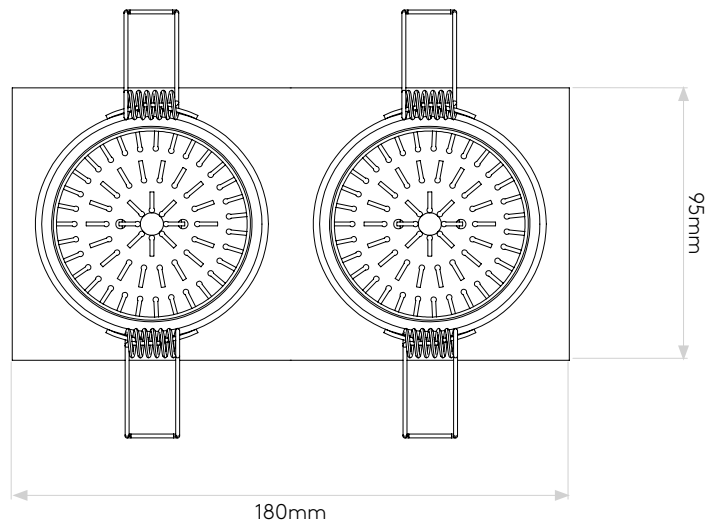

## GENERAL

CLASS:	CE (Class 3)
IP RATING:	IP21
BATHROOM ZONE:	Zone 3
VOLTAGE:	Constant Current 350mA
INSTALLATION ORIENTATION:	Ceiling mount
MAIN MATERIAL:	Metal - Aluminium
DIMENSIONS:	H: 180mm W: 95mm D: 69mm
CUT OUT HOLE:	L: 165mm W: 85mm
RECESS DEPTH:	Not applicable
FIRE RATING:	Not applicable
CABLE LENGTH:	450mm
GROSS WEIGHT:	0.67Kg

## LAMP

LIGHT SOURCE:	COB LED
MAXIMUM WATTAGE:	2 X 6.1W
LAMP INCLUDED:	Yes (Integral)
MAXIMUM LAMP LENGTH:	Not applicable
LUMINOUS FLUX:	1206.1 lm
COLOUR TEMP:	3000K
CRI:	80
R9:	13.0
MACADAM ELLIPSE:	3-Step
TILT ADJUSTABLE ANGLE:	35°
ROTATION ADJUSTABLE ANGLE:	360°
AVERAGE LIFESPAN:	36,300hrs
L70:	To be advised
BEAM ANGLE:	35.95°

## PRODUCT ELEVATIONS

astro

Please note that some dimensions may vary slightly due to manufacturing tolerances, this includes cable entry and fixing holes

Veuillez noter que certaines dimensions peuvent varier légèrement en raison des tolérances de fabrication, y compris l'entrée de câble et les trous de fixation.