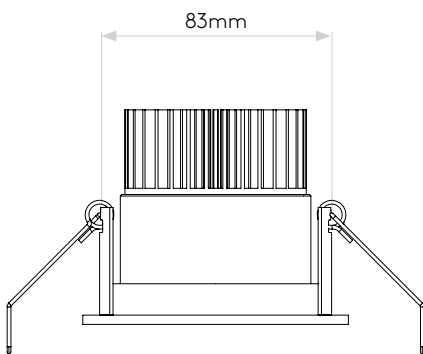

## LAMP

LIGHT SOURCE:	COB LED
MAXIMUM WATTAGE:	2 X 6.1W
LAMP INCLUDED:	Yes (Integral)
MAXIMUM LAMP LENGTH:	Not applicable
LUMINOUS FLUX:	1206.1 lm
COLOUR TEMP:	3000K
CRI:	80
R9:	13.0
MACADAM ELLIPSE:	3-Step
TILT ADJUSTABLE ANGLE:	35°
ROTATION ADJUSTABLE ANGLE:	360°
AVERAGE LIFESPAN:	36,300hrs
L70:	To be advised
BEAM ANGLE:	35.95°

## PRODUCT ELEVATIONS

astro

Please note that some dimensions may vary slightly due to manufacturing tolerances, this includes cable entry and fixing holes

Veuillez noter que certaines dimensions peuvent varier légèrement en raison des tolérances de fabrication, y compris l'entrée de câble et les trous de fixation.