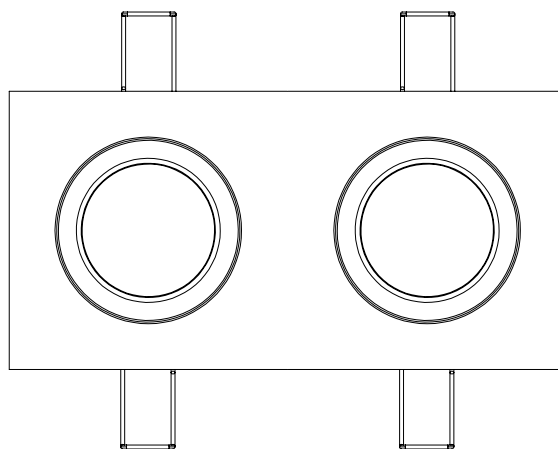

## GENERAL

CLASS:	CE (Class 3)
IP RATING:	IP21
BATHROOM ZONE:	Zone 3
VOLTAGE:	Constant Current 350mA
INSTALLATION ORIENTATION:	Ceiling mount
MAIN MATERIAL:	Metal - Aluminium
DIMENSIONS:	H: 180mm W: 95mm D: 69mm
CUT OUT HOLE:	L: 165mm W: 85mm
RECESS DEPTH:	Not applicable
FIRE RATING:	Not applicable
CABLE LENGTH:	450mm
GROSS WEIGHT:	0.67Kg

## LAMP

LIGHT SOURCE:	COB LED
MAXIMUM WATTAGE:	2 X 6.1W
LAMP INCLUDED:	Yes (Integral)
MAXIMUM LAMP LENGTH:	Not applicable
LUMINOUS FLUX:	1206.1 lm
COLOUR TEMP:	3000K
CRI:	80
R9:	13.0
MACADAM ELLIPSE:	3-Step
TILT ADJUSTABLE ANGLE:	35°
ROTATION ADJUSTABLE ANGLE:	360°
AVERAGE LIFESPAN:	36,300hrs
L70:	To be advised
BEAM ANGLE:	35.95°

## PRODUCT ELEVATIONS

astro

Please note that some dimensions may vary slightly due to manufacturing tolerances, this includes cable entry and fixing holes

Veuillez noter que certaines dimensions peuvent varier légèrement en raison des tolérances de fabrication, y compris l'entrée de câble et les trous de fixation.