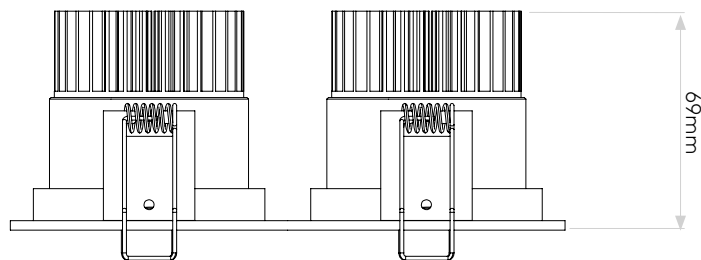

## GENERAL

CLASS:	CE (Class 3)
IP RATING:	IP21
BATHROOM ZONE:	Zone 3
VOLTAGE:	Constant Current 350mA
INSTALLATION ORIENTATION:	Ceiling mount
MAIN MATERIAL:	Metal - Aluminium
DIMENSIONS:	H: 180mm W: 95mm D: 69mm
CUT OUT HOLE:	L: 165mm W: 85mm
RECESS DEPTH:	Not applicable
FIRE RATING:	Not applicable
CABLE LENGTH:	450mm
GROSS WEIGHT:	0.67Kg

## LAMP

LIGHT SOURCE:	COB LED
MAXIMUM WATTAGE:	2 X 6.1W
LAMP INCLUDED:	Yes (Integral)
MAXIMUM LAMP LENGTH:	Not applicable
LUMINOUS FLUX:	1206.1 lm
COLOUR TEMP:	3000K
CRI:	80
R9:	13.0
MACADAM ELLIPSE:	3-Step
TILT ADJUSTABLE ANGLE:	35°
ROTATION ADJUSTABLE ANGLE:	360°
AVERAGE LIFESPAN:	36,300hrs
L70:	To be advised
BEAM ANGLE:	35.95°

## PRODUCT ELEVATIONS

astro

Please note that some dimensions may vary slightly due to manufacturing tolerances, this includes cable entry and fixing holes

Veuillez noter que certaines dimensions peuvent varier légèrement en raison des tolérances de fabrication, y compris l'entrée de câble et les trous de fixation.