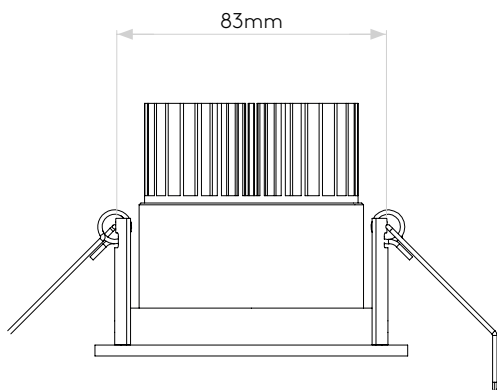

PRODUCT ELEVATIONS

astro

Please note that some dimensions may vary slightly due to manufacturing tolerances, this includes cable entry and fixing holes

Veillez noter que certaines dimensions peuvent varier légèrement en raison des tolérances de fabrication, y compris l'entrée de câble et les trous de fixation.

Bitte beachten Sie, dass die Maße Fertigungstoleranzen unterliegen und daher in geringem Umfang von der angegebenen Größe abweichen können. Dies gilt auch für Kabeleingänge und Befestigungslöcher.

Si prega notare che possono esserci piccole variazioni in alcune dimensioni dovute alle tolleranze di produzione, queste includono l'ingresso del cavo e i fori di fissaggio.