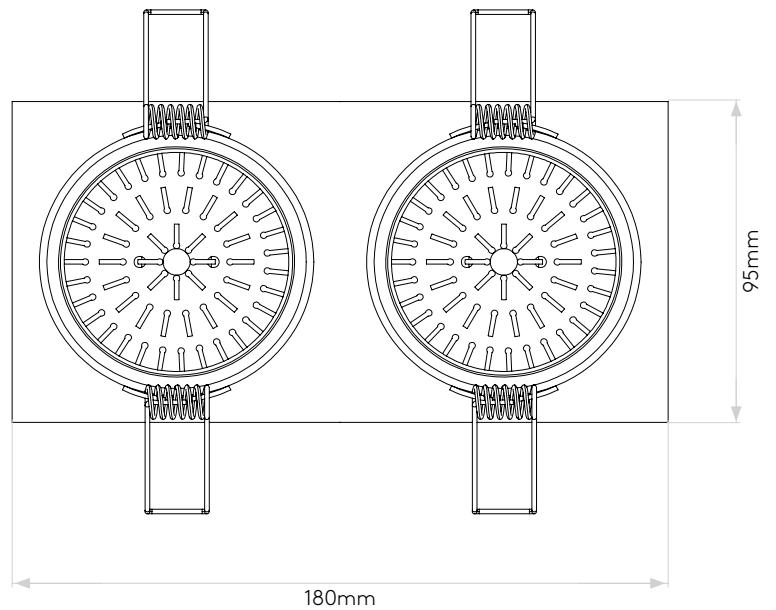

PRODUCT ELEVATIONS

astro

Please note that some dimensions may vary slightly due to manufacturing tolerances, this includes cable entry and fixing holes

Veillez noter que certaines dimensions peuvent varier légèrement en raison des tolérances de fabrication, y compris l'entrée de câble et les trous de fixation.

Bitte beachten Sie, dass die Maße Fertigungstoleranzen unterliegen und daher in geringem Umfang von der angegebenen Größe abweichen können. Dies gilt auch für Kabeleingänge und Befestigungslöcher.

Si prega notare che possono esserci piccole variazioni in alcune dimensioni dovute alle tolleranze di produzione, queste includono l'ingresso del cavo e i fori di fissaggio.