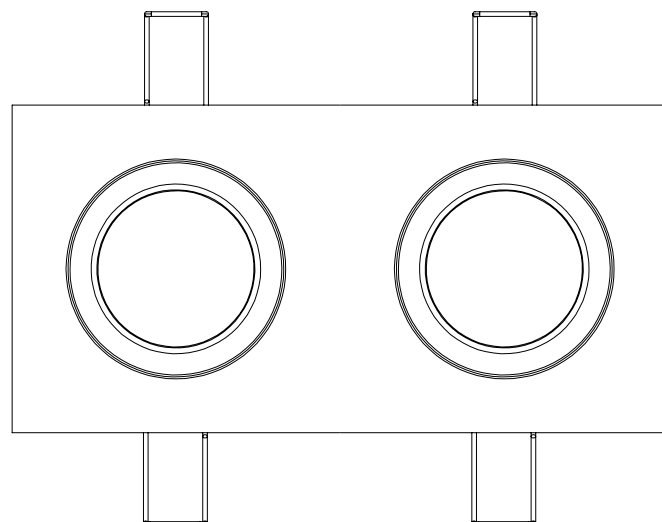

PRODUCT ELEVATIONS

astro

Please note that some dimensions may vary slightly due to manufacturing tolerances, this includes cable entry and fixing holes

Veillez noter que certaines dimensions peuvent varier légèrement en raison des tolérances de fabrication, y compris l'entrée de câble et les trous de fixation.

Bitte beachten Sie, dass die Maße Fertigungstoleranzen unterliegen und daher in geringem Umfang von der angegebenen Größe abweichen können. Dies gilt auch für Kabeleingänge und Befestigungslöcher.

Si prega notare che possono esserci piccole variazioni in alcune dimensioni dovute alle tolleranze di produzione, queste includono l'ingresso del cavo e i fori di fissaggio.