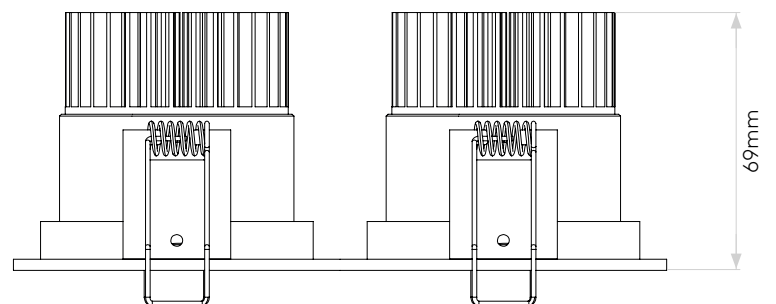

PRODUCT ELEVATIONS

astro

Please note that some dimensions may vary slightly due to manufacturing tolerances, this includes cable entry and fixing holes

Veillez noter que certaines dimensions peuvent varier légèrement en raison des tolérances de fabrication, y compris l'entrée de câble et les trous de fixation.

Bitte beachten Sie, dass die Maße Fertigungstoleranzen unterliegen und daher in geringem Umfang von der angegebenen Größe abweichen können. Dies gilt auch für Kabeleingänge und Befestigungslöcher.

Si prega notare che possono esserci piccole variazioni in alcune dimensioni dovute alle tolleranze di produzione, queste includono l'ingresso del cavo e i fori di fissaggio.