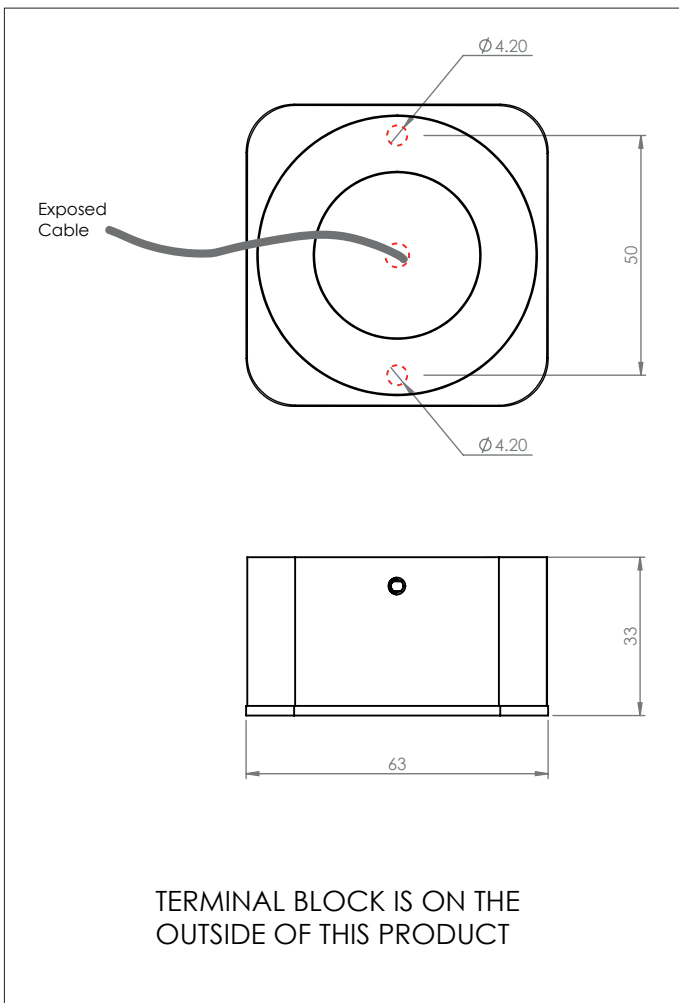

5717 Samos Square 2700K

5w LED		incl.
LED Driver		incl.
2700K	CRI 80	

Zone	3
------	----------

Astro Lighting Ltd.
G2 River Way, Harlow
CM20 2DP, Great Britain

T: +44 (0) 1279 427001
F: +44 (0) 1279 427002
sales@astrolighting.co.uk
www.astrolighting.co.uk