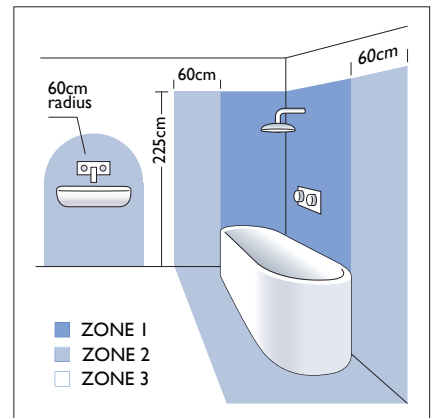

5717 Samos Square 2700K

5w LED		incl.
LED Driver		incl.
2700K	CRI 80	

Zone	3
------	----------

Astro Lighting Ltd.
G2 River Way, Harlow
CM20 2DP, Great Britain

T: +44 (0) 1279 427001
F: +44 (0) 1279 427002
sales@astrolighting.co.uk
www.astrolighting.co.uk