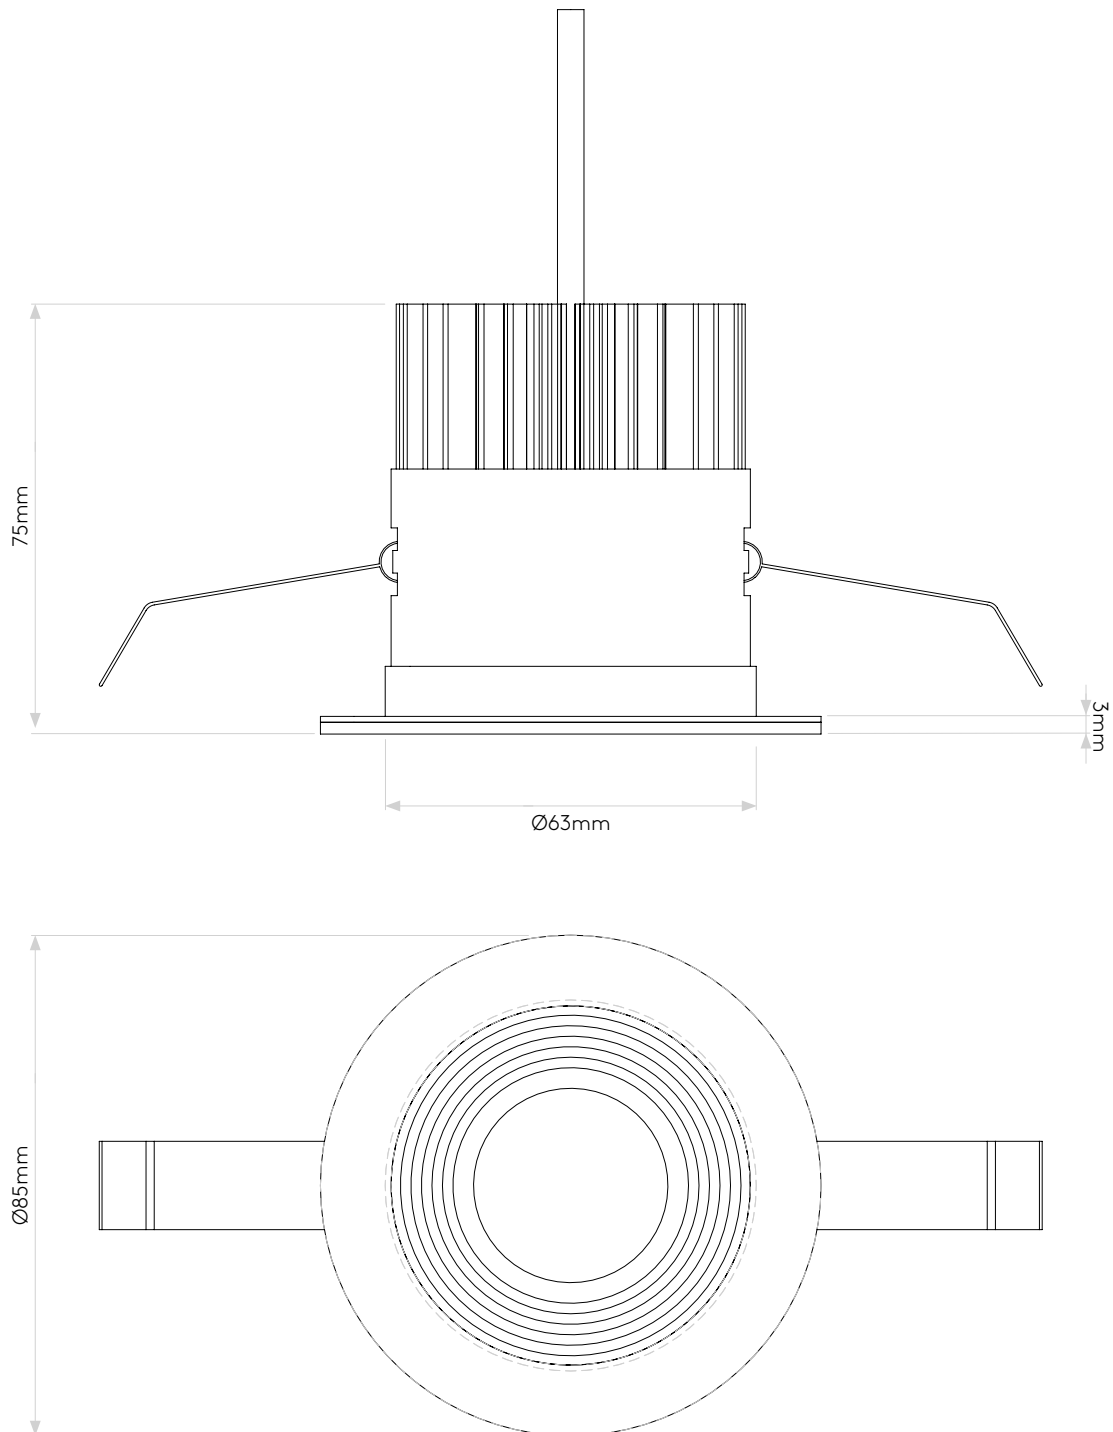

VETRO ROUND

astro

GENERAL

| | |
|---------------------------|------------------------|
| LOCATION: | Architectural/Bathroom |
| CLASS: | CE (Class III) |
| IP RATING: | IP65 |
| BATHROOM ZONE: | Zone 1, 2, 3 |
| VOLTAGE: | Constant Current 350mA |
| INSTALLATION ORIENTATION: | Ceiling Mount |
| MAIN MATERIAL: | Metal - Aluminium |
| DIMENSIONS: | D: 80mm Ø: 85mm |
| CUT OUT HOLE: | 70mm/2-3/4" |
| RECESS DEPTH: | 150mm |
| FIRE RATING: | - |
| CABLE LENGTH: | - |
| GROSS WEIGHT: | 0.32Kg |

LAMP

| | |
|----------------------------|----------------|
| LIGHT SOURCE: | COB LED |
| MAXIMUM WATTAGE: | 6W |
| LAMP INCLUDED: | Yes (Integral) |
| MAXIMUM LAMP LENGTH: | - |
| LUMINOUS FLUX: | 629.3 lm |
| COLOUR TEMP: | 3000K |
| CRI: | 80 |
| R9: | 12.0 |
| MACADAM ELLIPSE: | 3-Step |
| TILT ADJUSTABLE ANGLE: | - |
| ROTATION ADJUSTABLE ANGLE: | - |
| AVERAGE LIFESPAN: | 36,300hrs |
| L70: | To Be Advised |
| BEAM ANGLE: | 17.55° |

CODE: 1254013
FINISH: WHITE

CODE: 1254016
FINISH: BLACK

TO MAINTAIN THIS PRODUCT TO ITS BEST CONDITION, PLEASE VIEW OUR CARE AND CLEANING GUIDE ON THE SUPPORT SECTION OF THE ASTRO WEBSITE.

Pour entretenir au mieux ce produit, veuillez consulter notre guide d'entretien et de nettoyage, dans la rubrique d'aide sur le site Web d'Astro.

PRODUCT ELEVATIONS

astro

Please note that some dimensions may vary slightly due to manufacturing tolerances, this includes cable entry and fixing holes

Veuillez noter que certaines dimensions peuvent varier légèrement en raison des tolérances de fabrication, y compris l'entrée de câble et les trous de fixation.