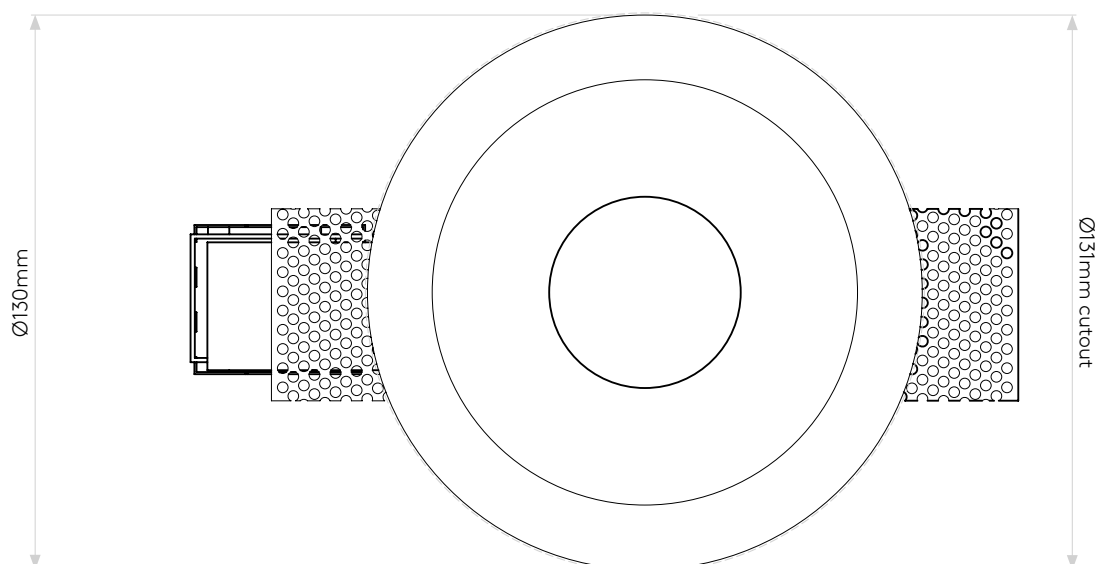

BLANCO ROUND FIXED

astro

GENERAL

CLASS:	CE (Class 1)
IP RATING:	IP20
BATHROOM ZONE:	Zone 3
VOLTAGE:	Mains 230V
INSTALLATION ORIENTATION:	Ceiling mount
MAIN MATERIAL:	Plaster
DIMENSIONS:	D: 150mm Ø: 130mm
CUT OUT HOLE:	Ø: 131mm
RECESS DEPTH:	150mm
FIRE RATING:	Not applicable
CABLE LENGTH:	Not applicable
GROSS WEIGHT:	0.68Kg

CODE: 5657
 SKU: 1253004
 FINISH: PLASTER

LAMP

LIGHT SOURCE:	GU10
MAXIMUM WATTAGE:	50W MAX
LAMP INCLUDED:	No
MAXIMUM LAMP LENGTH:	To be advised
R9:	Lamp dependent
MACADAM ELLIPSE:	Not applicable
TILT ADJUSTABLE ANGLE:	Not applicable
ROTATION ADJUSTABLE ANGLE:	Not applicable
AVERAGE LIFESPAN:	Lamp dependent
L70:	Not applicable
BEAM ANGLE:	Lamp dependent

ADDITIONAL INFORMATION

SHADE INCLUDED	Not applicable
SHADE MATERIAL	Not applicable

PRODUCT ELEVATIONS

astro

Please note that some dimensions may vary slightly due to manufacturing tolerances, this includes cable entry and fixing holes

Veuillez noter que certaines dimensions peuvent varier légèrement en raison des tolérances de fabrication, y compris l'entrée de câble et les trous de fixation.

Bitte beachten Sie, dass die Maße Fertigungstoleranzen unterliegen und daher in geringem Umfang von der angegebenen Größe abweichen können. Dies gilt auch für Kabeleingänge und Befestigungslöcher.