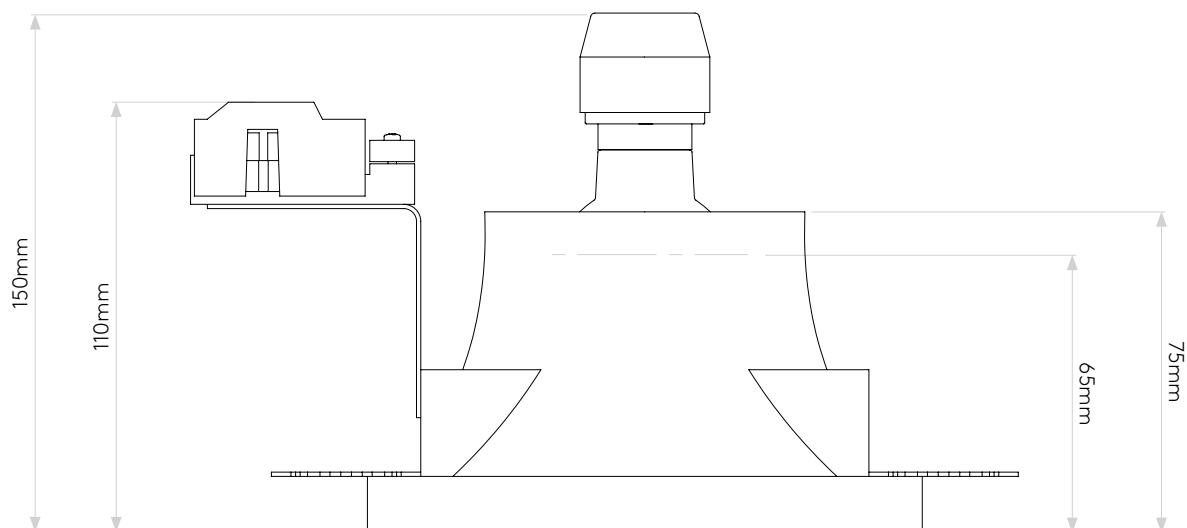

BLANCO ROUND FIXED

astro

GENERAL

CLASS:	CE (Class 1)
IP RATING:	IP20
BATHROOM ZONE:	Zone 3
VOLTAGE:	Mains 230V
INSTALLATION ORIENTATION:	Ceiling mount
MAIN MATERIAL:	Plaster
DIMENSIONS:	D: 150mm Ø: 130mm
CUT OUT HOLE:	Ø: 131mm
RECESS DEPTH:	150mm
FIRE RATING:	Not applicable
CABLE LENGTH:	Not applicable
GROSS WEIGHT:	0.68Kg

CODE: 5657
 SKU: 1253004
 FINISH: PLASTER

LAMP

LIGHT SOURCE:	GU10
MAXIMUM WATTAGE:	50W MAX
LAMP INCLUDED:	No
MAXIMUM LAMP LENGTH:	To be advised
R9:	Lamp dependent
MACADAM ELLIPSE:	Not applicable
TILT ADJUSTABLE ANGLE:	Not applicable
ROTATION ADJUSTABLE ANGLE:	Not applicable
AVERAGE LIFESPAN:	Lamp dependent
L70:	Not applicable
BEAM ANGLE:	Lamp dependent

ADDITIONAL INFORMATION

SHADE INCLUDED	Not applicable
SHADE MATERIAL	Not applicable

PRODUCT ELEVATIONS

astro

Please note that some dimensions may vary slightly due to manufacturing tolerances, this includes cable entry and fixing holes

Veuillez noter que certaines dimensions peuvent varier légèrement en raison des tolérances de fabrication, y compris l'entrée de câble et les trous de fixation.

Bitte beachten Sie, dass die Maße Fertigungstoleranzen unterliegen und daher in geringem Umfang von der angegebenen Größe abweichen können. Dies gilt auch für Kabeleingänge und Befestigungslöcher.