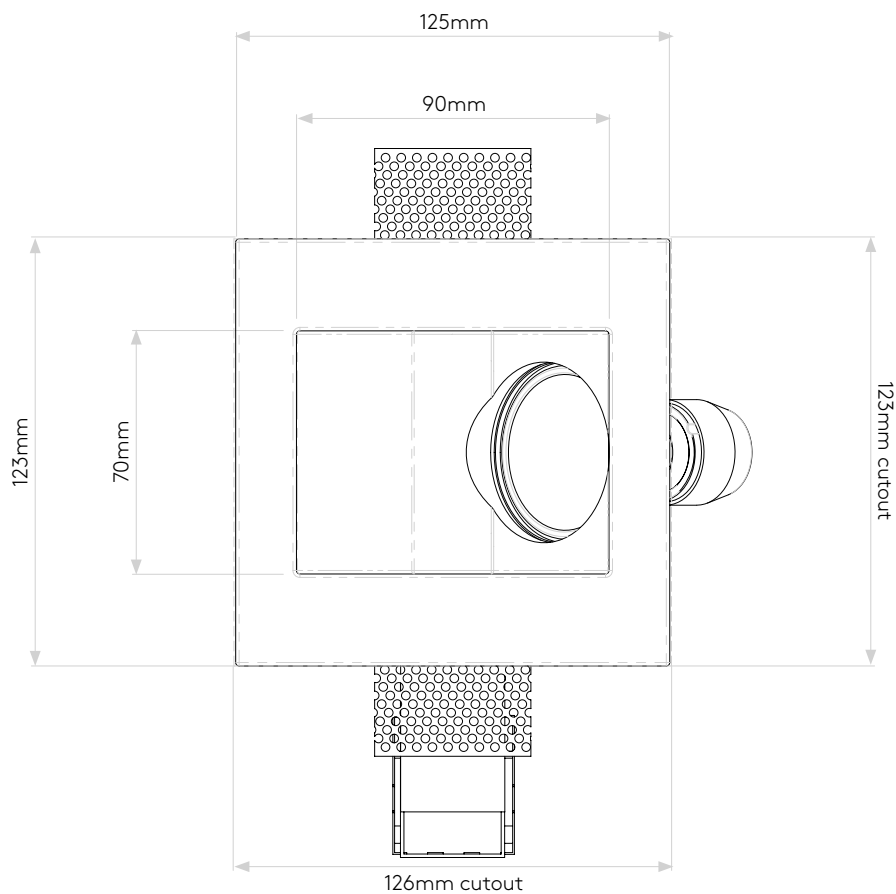

BLANCO 45

astro

GENERAL

CLASS:	CE (Class 1)
IP RATING:	IP20
BATHROOM ZONE:	Zone 3
VOLTAGE:	Mains 230V
INSTALLATION ORIENTATION:	Ceiling mount
MAIN MATERIAL:	Plaster
DIMENSIONS:	H: 125mm W: 123mm D: 140mm
CUT OUT HOLE:	L: 126mm W: 123mm
RECESS DEPTH:	150mm
FIRE RATING:	Not applicable
CABLE LENGTH:	Not applicable
GROSS WEIGHT:	0.76Kg

LAMP

LIGHT SOURCE:	GU10
MAXIMUM WATTAGE:	50W MAX
LAMP INCLUDED:	No
MAXIMUM LAMP LENGTH:	To be advised
R9:	Lamp dependent
MACADAM ELLIPSE:	Not applicable
TILT ADJUSTABLE ANGLE:	Not applicable
ROTATION ADJUSTABLE ANGLE:	Not applicable
AVERAGE LIFESPAN:	Lamp dependent
L70:	Not applicable
BEAM ANGLE:	Lamp dependent

ADDITIONAL INFORMATION

SHADE INCLUDED	Not applicable
SHADE MATERIAL	Not applicable

CODE: 5656
 SKU: 1253003
 FINISH: PLASTER

PRODUCT ELEVATIONS

astro

Please note that some dimensions may vary slightly due to manufacturing tolerances, this includes cable entry and fixing holes

Veillez noter que certaines dimensions peuvent varier légèrement en raison des tolérances de fabrication, y compris l'entrée de câble et les trous de fixation.

Bitte beachten Sie, dass die Maße Fertigungstoleranzen unterliegen und daher in geringem Umfang von der angegebenen Größe abweichen können. Dies gilt auch für Kabeingänge und Befestigungslöcher.