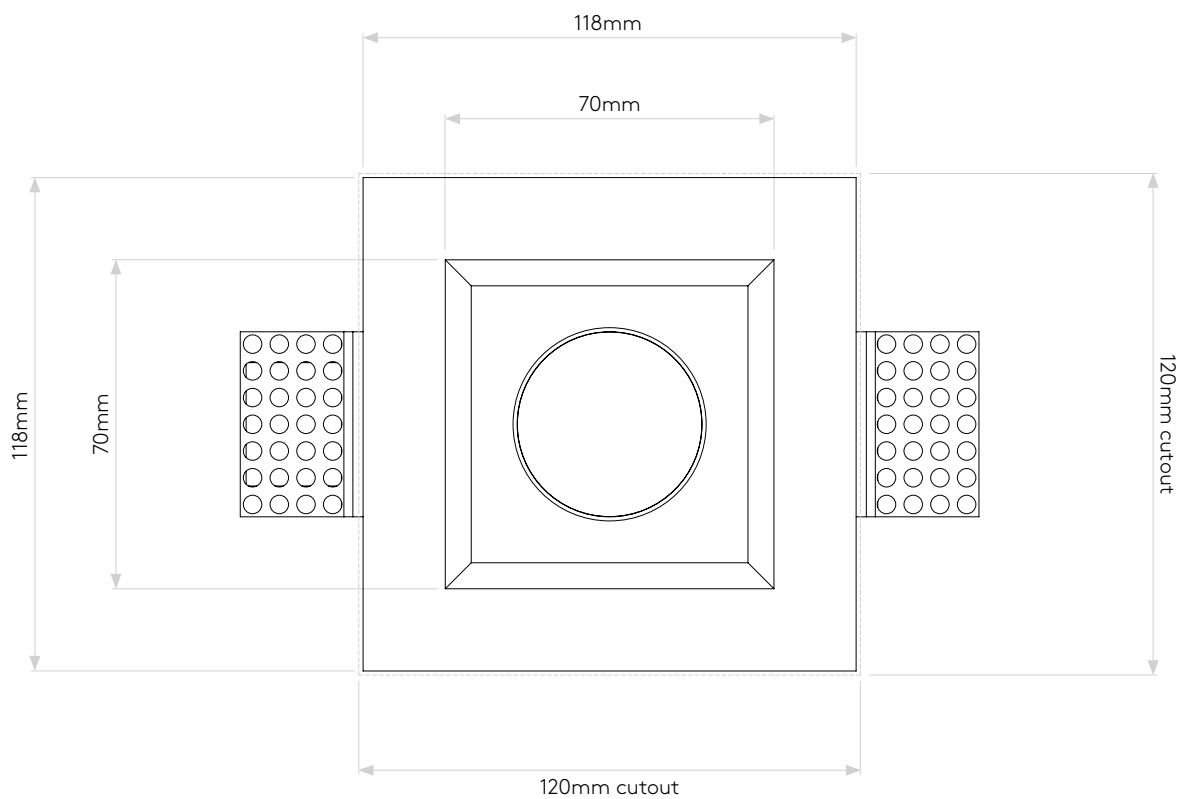

BLANCO SQUARE FIXED

astro

GENERAL

CLASS:	CE (Class 1)
IP RATING:	IP20
BATHROOM ZONE:	Zone 3
VOLTAGE:	Mains 230V
INSTALLATION ORIENTATION:	Ceiling mount
MAIN MATERIAL:	Plaster
DIMENSIONS:	H: 118mm W: 118mm D: 150mm
CUT OUT HOLE:	L: 120mm W: 120mm
RECESS DEPTH:	150mm
FIRE RATING:	Not applicable
CABLE LENGTH:	Not applicable
GROSS WEIGHT:	0.76Kg

CODE: 5655
 SKU: 1253002
 FINISH: PLASTER

LAMP

LIGHT SOURCE:	GU10
MAXIMUM WATTAGE:	50W MAX
LAMP INCLUDED:	No
MAXIMUM LAMP LENGTH:	To be advised
R9:	Lamp dependent
MACADAM ELLIPSE:	Not applicable
TILT ADJUSTABLE ANGLE:	Not applicable
ROTATION ADJUSTABLE ANGLE:	Not applicable
AVERAGE LIFESPAN:	Lamp dependent
L70:	Not applicable
BEAM ANGLE:	Lamp dependent

ADDITIONAL INFORMATION

SHADE INCLUDED	Not applicable
SHADE MATERIAL	Not applicable

PRODUCT ELEVATIONS

astro

Please note that some dimensions may vary slightly due to manufacturing tolerances, this includes cable entry and fixing holes