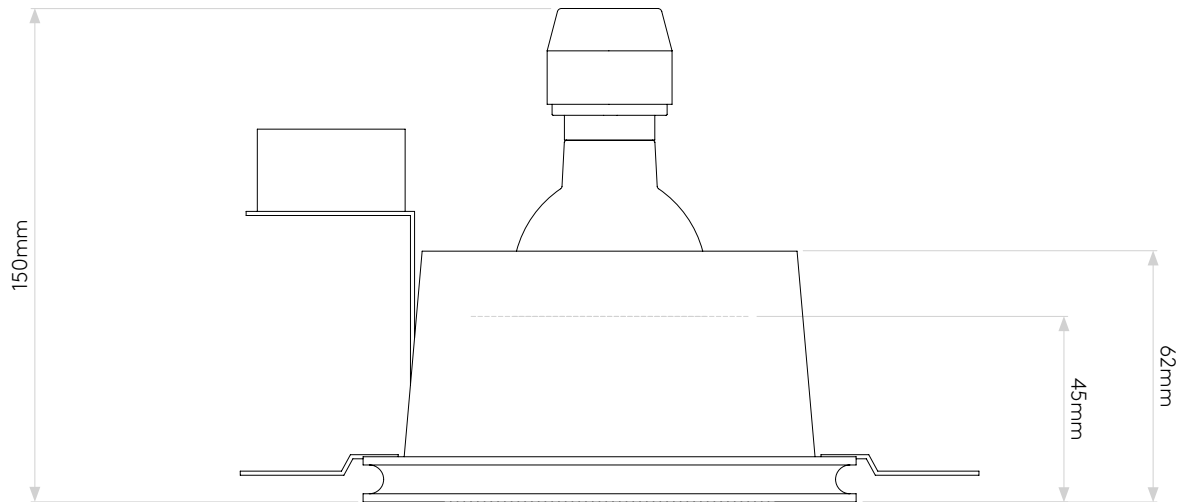

BLANCO SQUARE FIXED

astro

GENERAL

CLASS:	CE (Class 1)
IP RATING:	IP20
BATHROOM ZONE:	Zone 3
VOLTAGE:	Mains 230V
INSTALLATION ORIENTATION:	Ceiling mount
MAIN MATERIAL:	Plaster
DIMENSIONS:	H: 118mm W: 118mm D: 150mm
CUT OUT HOLE:	L: 120mm W: 120mm
RECESS DEPTH:	150mm
FIRE RATING:	Not applicable
CABLE LENGTH:	Not applicable
GROSS WEIGHT:	0.76Kg

CODE: 5655
 SKU: 1253002
 FINISH: PLASTER

LAMP

LIGHT SOURCE:	GU10
MAXIMUM WATTAGE:	50W MAX
LAMP INCLUDED:	No
MAXIMUM LAMP LENGTH:	To be advised
R9:	Lamp dependent
MACADAM ELLIPSE:	Not applicable
TILT ADJUSTABLE ANGLE:	Not applicable
ROTATION ADJUSTABLE ANGLE:	Not applicable
AVERAGE LIFESPAN:	Lamp dependent
L70:	Not applicable
BEAM ANGLE:	Lamp dependent

ADDITIONAL INFORMATION

SHADE INCLUDED	Not applicable
SHADE MATERIAL	Not applicable

PRODUCT ELEVATIONS

astro

Please note that some dimensions may vary slightly due to manufacturing tolerances, this includes cable entry and fixing holes

Veillez noter que certaines dimensions peuvent varier légèrement en raison des tolérances de fabrication, y compris l'entrée de câble et les trous de fixation.

Bitte beachten Sie, dass die Maße Fertigungstoleranzen unterliegen und daher in geringem Umfang von der angegebenen Größe abweichen können. Dies gilt auch für Kabeleingänge und Befestigungslöcher.