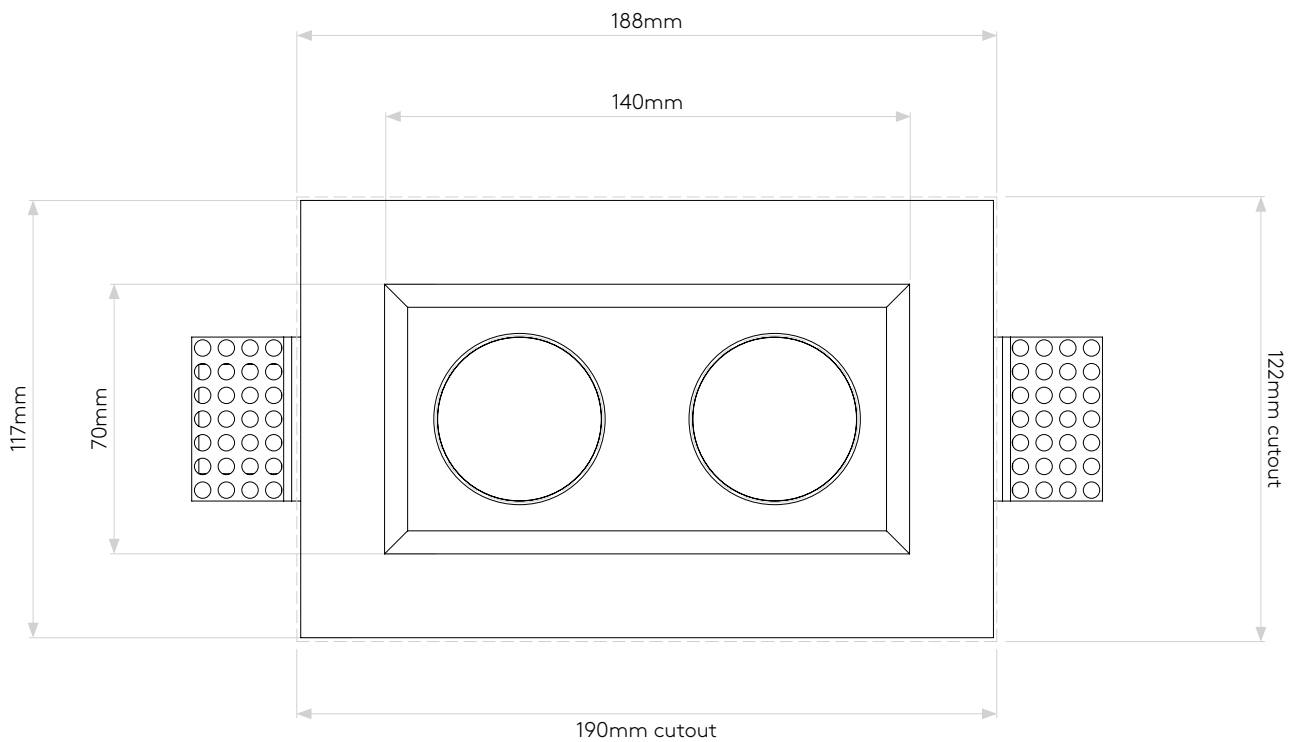

BLANCO TWIN FIXED

astro

GENERAL

CLASS:	CE (Class 1)
IP RATING:	IP20
BATHROOM ZONE:	Zone 3
VOLTAGE:	Mains 230V
INSTALLATION ORIENTATION:	Ceiling mount
MAIN MATERIAL:	Plaster
DIMENSIONS:	H: 188mm W: 117mm D: 150mm
CUT OUT HOLE:	L: 190mm W: 120mm
RECESS DEPTH:	150mm
FIRE RATING:	Not applicable
CABLE LENGTH:	Not applicable
GROSS WEIGHT:	0.80Kg

LAMP

LIGHT SOURCE:	GU10
MAXIMUM WATTAGE:	2 X 50W MAX
LAMP INCLUDED:	No
MAXIMUM LAMP LENGTH:	To be advised
R9:	Lamp dependent
MACADAM ELLIPSE:	Not applicable
TILT ADJUSTABLE ANGLE:	Not applicable
ROTATION ADJUSTABLE ANGLE:	Not applicable
AVERAGE LIFESPAN:	Lamp dependent
L70:	Not applicable
BEAM ANGLE:	Lamp dependent

ADDITIONAL INFORMATION

SHADE INCLUDED	Not applicable
SHADE MATERIAL	Not applicable

CODE: 5654
 SKU: 1253001
 FINISH: PLASTER

PRODUCT ELEVATIONS

astro

Please note that some dimensions may vary slightly due to manufacturing tolerances, this includes cable entry and fixing holes

Veuillez noter que certaines dimensions peuvent varier légèrement en raison des tolérances de fabrication, y compris l'entrée de câble et les trous de fixation.

Bitte beachten Sie, dass die Maße Fertigungstoleranzen unterliegen und daher in geringem Umfang von der angegebenen Größe abweichen können. Dies gilt auch für Kabeleingänge und Befestigungslöcher.