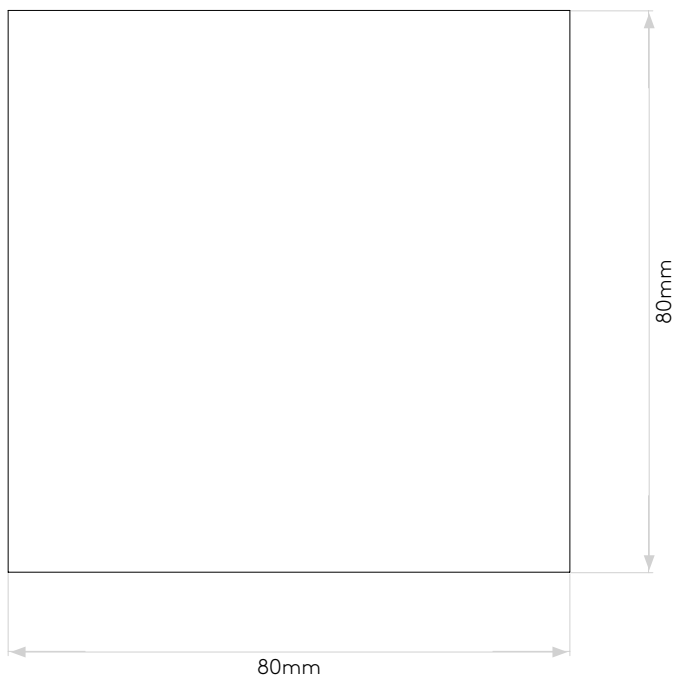

PRODUCT ELEVATIONS

astro

Please note that some dimensions may vary slightly due to manufacturing tolerances, this includes cable entry and fixing holes

Veuillez noter que certaines dimensions peuvent varier légèrement en raison des tolérances de fabrication, y compris l'entrée de câble et les trous de fixation.

Bitte beachten Sie, dass die Maße Fertigungstoleranzen unterliegen und daher in geringem Umfang von der angegebenen Größe abweichen können. Dies gilt auch für Kabeleingänge und Befestigungslöcher.

Si prega notare che possono esserci piccole variazioni in alcune dimensioni dovute alle tolleranze di produzione, queste includono l'ingresso del cavo e i fori di fissaggio.