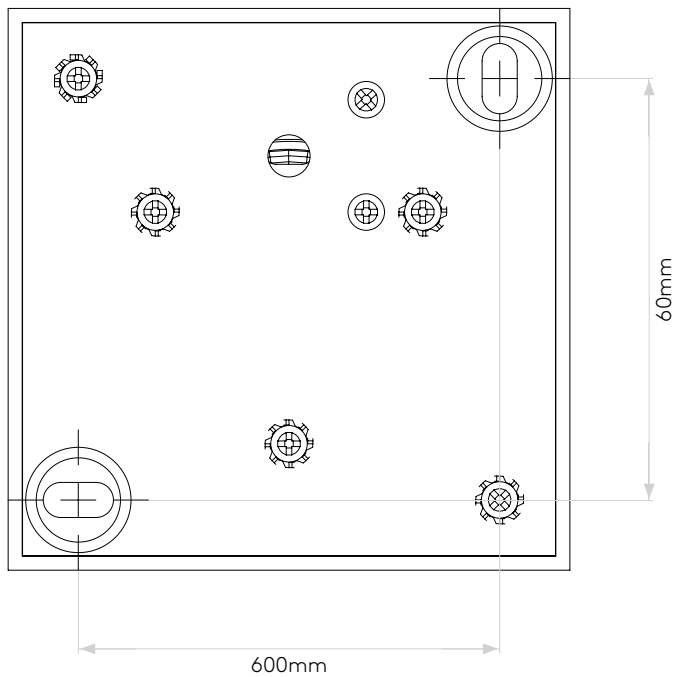

PRODUCT ELEVATIONS

astro

Please note that some dimensions may vary slightly due to manufacturing tolerances, this includes cable entry and fixing holes

Veuillez noter que certaines dimensions peuvent varier légèrement en raison des tolérances de fabrication, y compris l'entrée de câble et les trous de fixation.

Bitte beachten Sie, dass die Maße Fertigungstoleranzen unterliegen und daher in geringem Umfang von der angegebenen Größe abweichen können. Dies gilt auch für Kabeleingänge und Befestigungslöcher.

Si prega notare che possono esserci piccole variazioni in alcune dimensioni dovute alle tolleranze di produzione, queste includono l'ingresso del cavo e i fori di fissaggio.