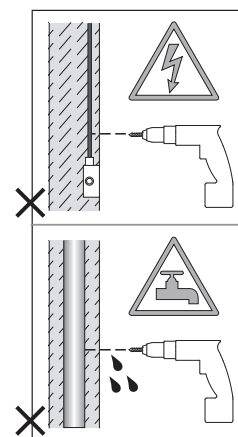

IT Tutti i prodotti che includono ballast elettronici / driver non devono essere installati sugli stessi circuiti elettrici come anche prodotti con carichi induttivi quali lampadari a fluorescenza magnetica, motori o ventilatori. I carichi induttivi possono generare scariche eccessive che possono danneggiare i ballast.

DE Produkte mit elektronischen Vorschaltgeräten/ Treibern dürfen nicht im selben Stromkreislauf installiert werden wie Verbraucher mit induktiven Lasten, z.B. magnetische Leuchtstofflampen, Motoren oder Ventilatoren. Induktive Lasten können übermäßige Spannungsspitzen erzeugen, die elektronische Vorschaltgeräte beschädigen könnten.

GB
PLEASE READ THE INSTRUCTIONS CAREFULLY
BEFORE COMMENCING ASSEMBLY

Live: Normally Brown / Red
Neutral: Normally Blue / Black
Earth: Normally Green / Yellow

FR
LIRE ATTENTIVEMENT LES INSTRUCTIONS
AVANT DE COMMENCER LE MONTAGE

Phase: Normalement Brun / Rouge
Neutre: Normalement Bleu / Noir
Terre: Normalement Vert / Jaune

IT
LEGGERE ATTENTAMENTE LE ISTRUZIONI
PRIMA DI COMINCIARE L'ASSEMBLAGGIO

Cavo positivo: normalmente marrone o rosso
Cavo neutro: normalmente blu o nero
Cavo terra: normalmente verde o giallo

DE
LESEN SIE BITTE DIE ANWEISUNGEN
SORGFALTIG DURCH, BEVOR SIE MIT DEM
ZUSAMMENBAUEN BEGINNEN

Phase: Normalerweise Braun / Rot
Nulleiter: Normalerweise Blau / Schwarz
Erde: Normalerweise Grün / Gelb