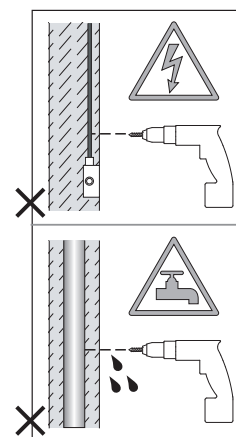

IT Tutti i prodotti che includono ballast elettronici / driver non devono essere installati sugli stessi circuiti elettrici come anche prodotti con carichi induttivi quali lampadari a fluorescenza magnetica, motori o ventilatori. I carichi induttivi possono generare scariche eccessive che possono danneggiare i ballast.

DE Produkte mit elektronischen Vorschaltgeräten/ Treibern dürfen nicht im selben Stromkreislauf installiert werden wie Verbraucher mit induktiven Lasten, z.B. magnetische Leuchtstofflampen, Motoren oder Ventilatoren. Induktive Lasten können übermäßige Spannungsspitzen erzeugen, die elektronische Vorschaltgeräte beschädigen könnten.

GB
PLEASE READ THE INSTRUCTIONS CAREFULLY
BEFORE COMMENCING ASSEMBLY

Live: Normally Brown / Red
Neutral: Normally Blue / Black
Earth: Normally Green / Yellow

FR
LIRE ATTENTIVEMENT LES INSTRUCTIONS
AVANT DE COMMENCER LE MONTAGE

Phase: Normalement Brun / Rouge
Neutre: Normalement Bleu / Noir
Terre: Normalement Vert / Jaune

IT
LEGGERE ATTENTAMENTE LE ISTRUZIONI
PRIMA DI COMINCIARE L'ASSEMBLAGGIO

Cavo positivo: normalmente marrone o rosso
Cavo neutro: normalmente blu o nero
Cavo terra: normalmente verde o giallo

DE
LESEN SIE BITTE DIE ANWEISUNGEN
SORGFALTIG DURCH, BEVOR SIE MIT DEM
ZUSAMMENBAUEN BEGINNEN

Phase: Normalerweise Braun / Rot
Nulleiter: Normalerweise Blau / Schwarz
Erde: Normalerweise Grün / Gelb