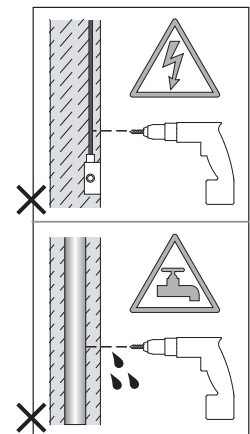

IT Tutti i prodotti che includono ballast elettronici / driver non devono essere installati sugli stessi circuiti elettrici come anche prodotti con carichi induttivi quali lampadari a fluorescenza magnetica, motori o ventilatori. I carichi induttivi possono generare scariche eccessive che possono danneggiare i ballast.

DE Produkte mit elektronischen Vorschaltgeräten/ Treibern dürfen nicht im selben Stromkreislauf installiert werden wie Verbraucher mit induktiven Lasten, z.B. magnetische Leuchtstofflampen, Motoren oder Ventilatoren. Induktive Lasten können übermäßige Spannungsspitzen erzeugen, die elektronische Vorschaltgeräte beschädigen könnten.

GB
PLEASE READ THE INSTRUCTIONS CAREFULLY
BEFORE COMMENCING ASSEMBLY

Live: Normally Brown / Red
Neutral: Normally Blue / Black
Earth: Normally Green / Yellow

FR
LIRE ATTENTIVEMENT LES INSTRUCTIONS
AVANT DE COMMENCER LE MONTAGE

Phase: Normalement Brun / Rouge
Neutre: Normalement Bleu / Noir
Terre: Normalement Vert / Jaune

IT
LEGGERE ATTENTAMENTE LE ISTRUZIONI
PRIMA DI COMINCIARE L'ASSEMBLAGGIO

Cavo positivo: normalmente marrone o rosso
Cavo neutro: normalmente blu o nero
Cavo terra: normalmente verde o giallo

DE
LESEN SIE BITTE DIE ANWEISUNGEN
SORGFALTIG DURCH, BEVOR SIE MIT DEM
ZUSAMMENBAUEN BEGINNEN

Phase: Normalerweise Braun / Rot
Nulleiter: Normalerweise Blau / Schwarz
Erde: Normalerweise Grün / Gelb

NOT SUITABLE FOR COVERING WITH THERMAL INSULATION.

Ne peut être recouvert de matériaux d'isolation.
Non adatto ad essere coperto da isolanti termici.
Nicht für die Abdeckung mit Wärmedämmung geeignet.

NOT SUITABLE FOR MOUNTING IN FLAMMABLE MATERIALS, E.G. WOOD.

Ne convient pas pour montage dans des matériaux inflammables.
Non adatto ad essere montato in materiali infiammabili (per esempio legno).
Nicht geeignet für eine Installation auf brennbaren Materialien, wie z.B. Holz.