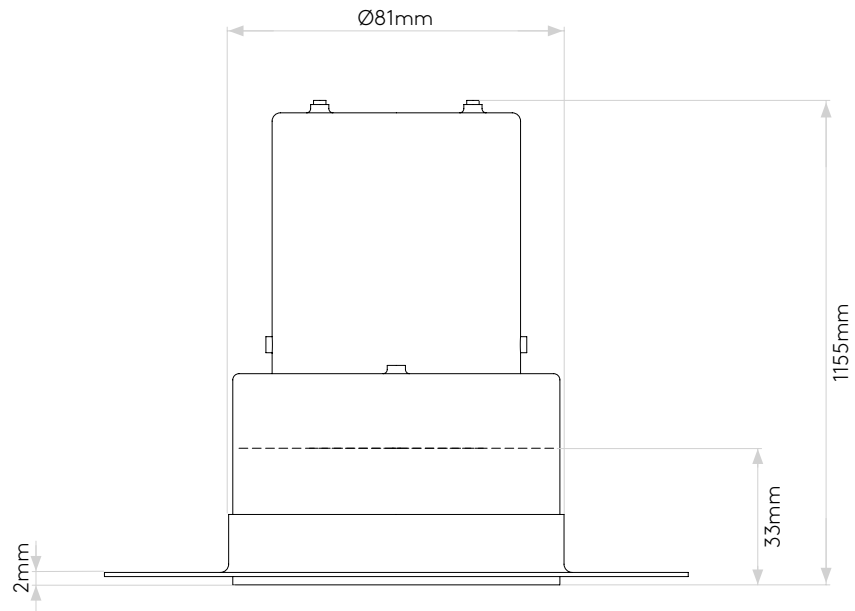

PRODUCT ELEVATIONS

astro

Please note that some dimensions may vary slightly due to manufacturing tolerances, this includes cable entry and fixing holes

Veillez noter que certaines dimensions peuvent varier légèrement en raison des tolérances de fabrication, y compris l'entrée de câble et les trous de fixation.

Bitte beachten Sie, dass die Maße Fertigungstoleranzen unterliegen und daher in geringem Umfang von der angegebenen Größe abweichen können. Dies gilt auch für Kabeleingänge und Befestigungslöcher.

Si prega notare che possono esserci piccole variazioni in alcune dimensioni dovute alle tolleranze di produzione, queste includono l'ingresso del cavo e i fori di fissaggio.