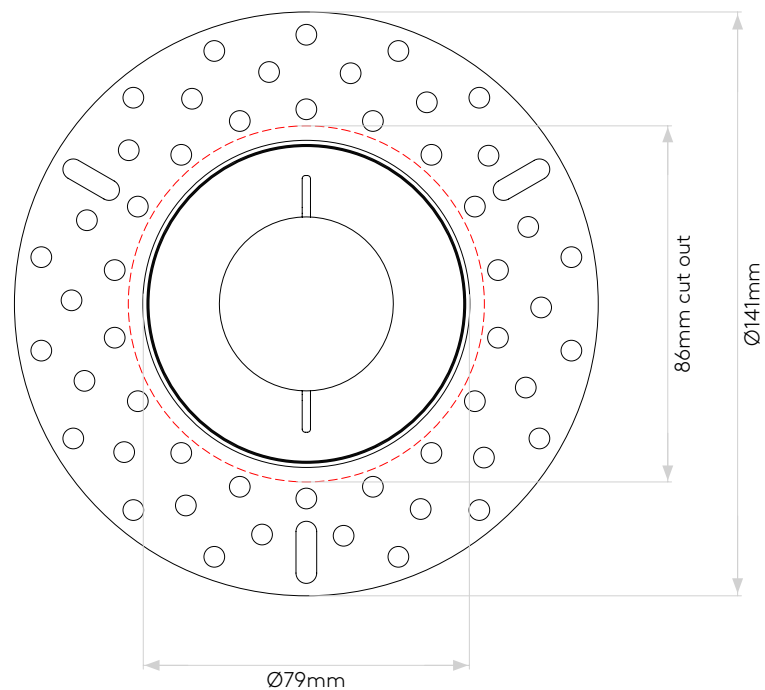

PRODUCT ELEVATIONS

astro

Please note that some dimensions may vary slightly due to manufacturing tolerances, this includes cable entry and fixing holes

Veillez noter que certaines dimensions peuvent varier légèrement en raison des tolérances de fabrication, y compris l'entrée de câble et les trous de fixation.

Bitte beachten Sie, dass die Maße Fertigungstoleranzen unterliegen und daher in geringem Umfang von der angegebenen Größe abweichen können. Dies gilt auch für Kabeleingänge und Befestigungslöcher.

Si prega notare che possono esserci piccole variazioni in alcune dimensioni dovute alle tolleranze di produzione, queste includono l'ingresso del cavo e i fori di fissaggio.