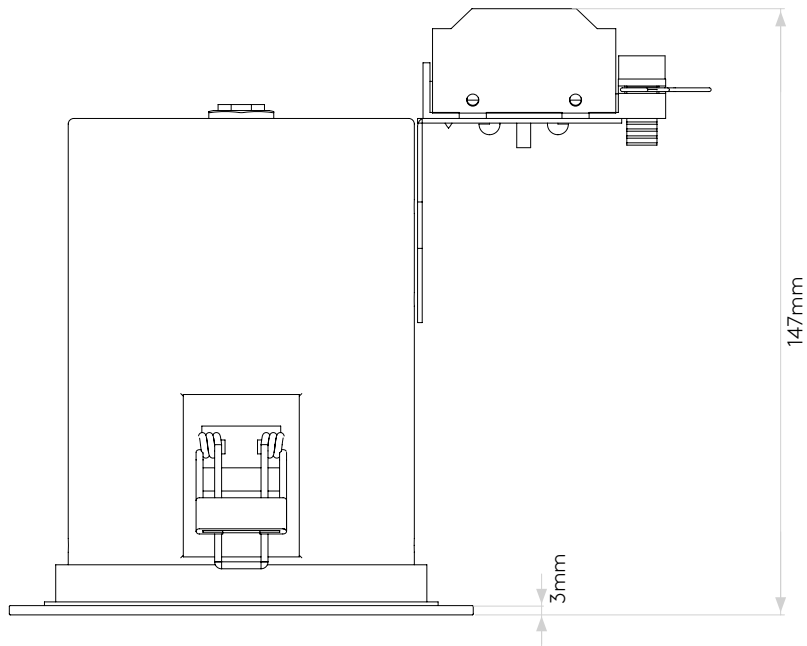

PRODUCT ELEVATIONS

astro

Please note that some dimensions may vary slightly due to manufacturing tolerances, this includes cable entry and fixing holes

Veuillez noter que certaines dimensions peuvent varier légèrement en raison des tolérances de fabrication, y compris l'entrée de câble et les trous de fixation.

Bitte beachten Sie, dass die Maße Fertigungstoleranzen unterliegen und daher in geringem Umfang von der angegebenen Größe abweichen können. Dies gilt auch für Kabeleingänge und Befestigungslöcher.

Si prega notare che possono esserci piccole variazioni in alcune dimensioni dovute alle tolleranze di produzione, queste includono l'ingresso del cavo e i fori di fissaggio.