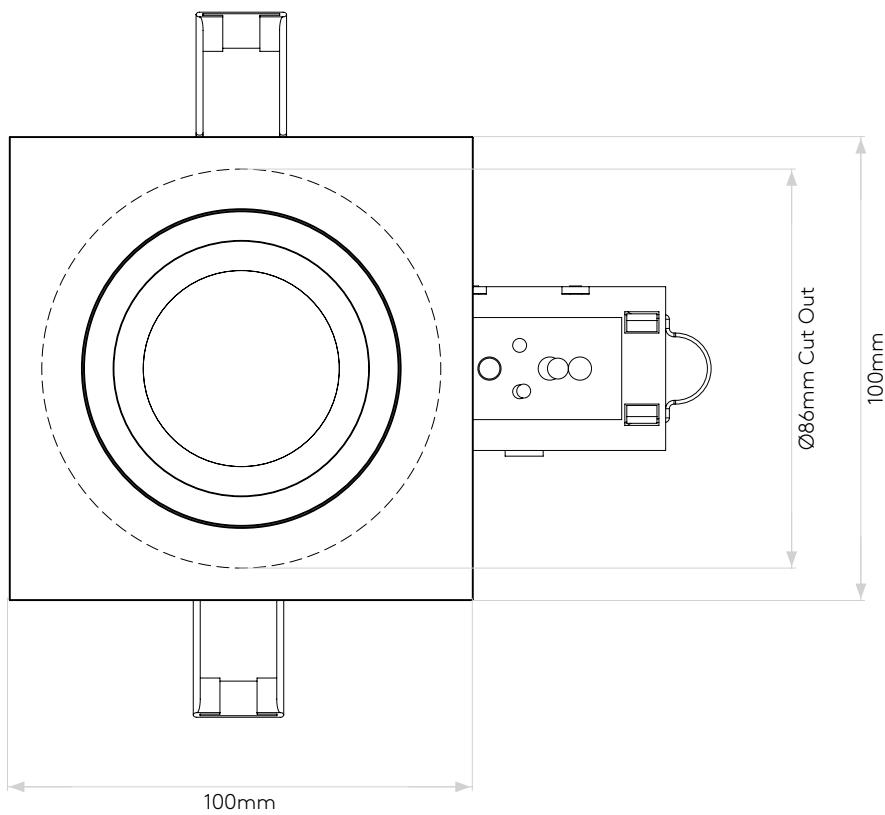

PRODUCT ELEVATIONS

astro

Please note that some dimensions may vary slightly due to manufacturing tolerances, this includes cable entry and fixing holes

Veuillez noter que certaines dimensions peuvent varier légèrement en raison des tolérances de fabrication, y compris l'entrée de câble et les trous de fixation.

Bitte beachten Sie, dass die Maße Fertigungstoleranzen unterliegen und daher in geringem Umfang von der angegebenen Größe abweichen können. Dies gilt auch für Kabeleingänge und Befestigungslöcher.

Si prega notare che possono esserci piccole variazioni in alcune dimensioni dovute alle tolleranze di produzione, queste includono l'ingresso del cavo e i fori di fissaggio.