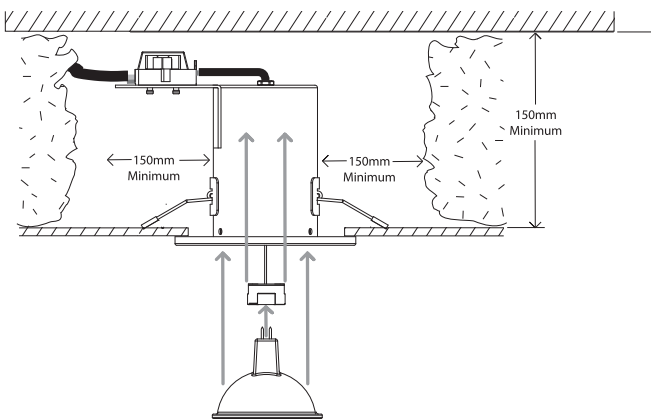

230v Kamo Fire Rated Downlights

Please read all instructions carefully before commencing assembly.
These light fittings conform to BS EN 60598

Shower Downlights, These can be used in Bathroom Zones 1, 2 & 3
For ceiling use only (Rated IP65 Sprayproof)