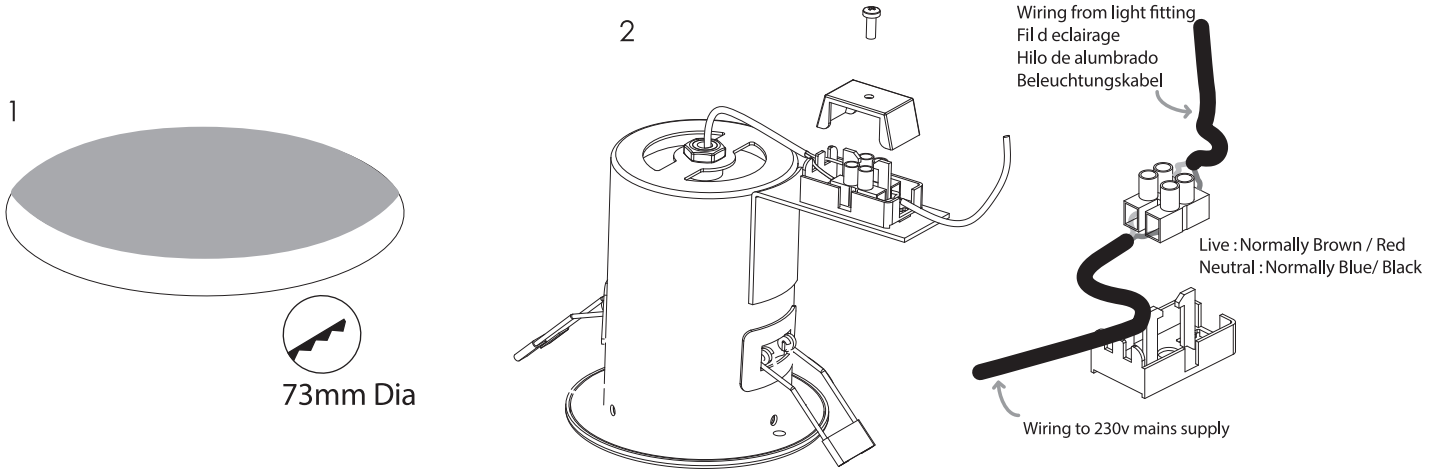

230v Kamo Fire Rated Downlights

Please read all instructions carefully before commencing assembly.
These light fittings conform to BS EN 60598

Shower Downlights, These can be used in Bathroom Zones 1, 2 & 3
For ceiling use only (Rated IP65 Sprayproof)