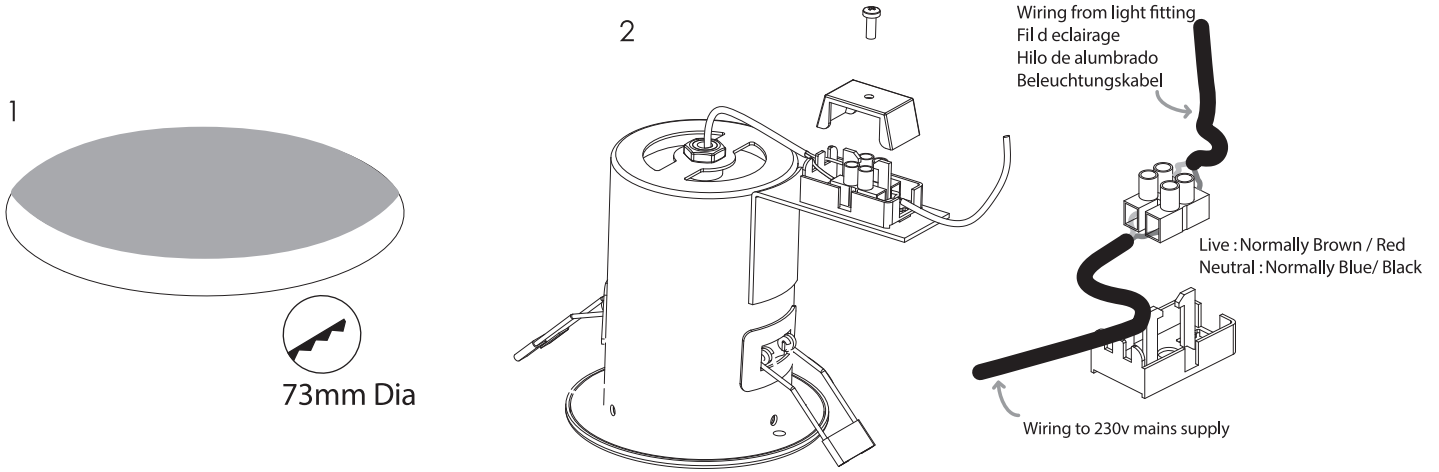

# 230v Kamo Fire Rated Downlights

Please read all instructions carefully before commencing assembly.  
These light fittings conform to BS EN 60598

Shower Downlights, These can be used in Bathroom Zones 1, 2 & 3  
For ceiling use only (Rated IP65 Sprayproof)