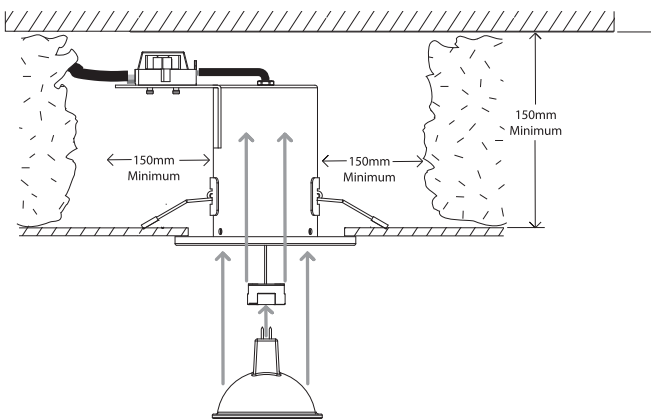

# 230v Kamo Fire Rated Downlights

Please read all instructions carefully before commencing assembly.  
These light fittings conform to BS EN 60598

Shower Downlights, These can be used in Bathroom Zones 1, 2 & 3  
For ceiling use only (Rated IP65 Sprayproof)