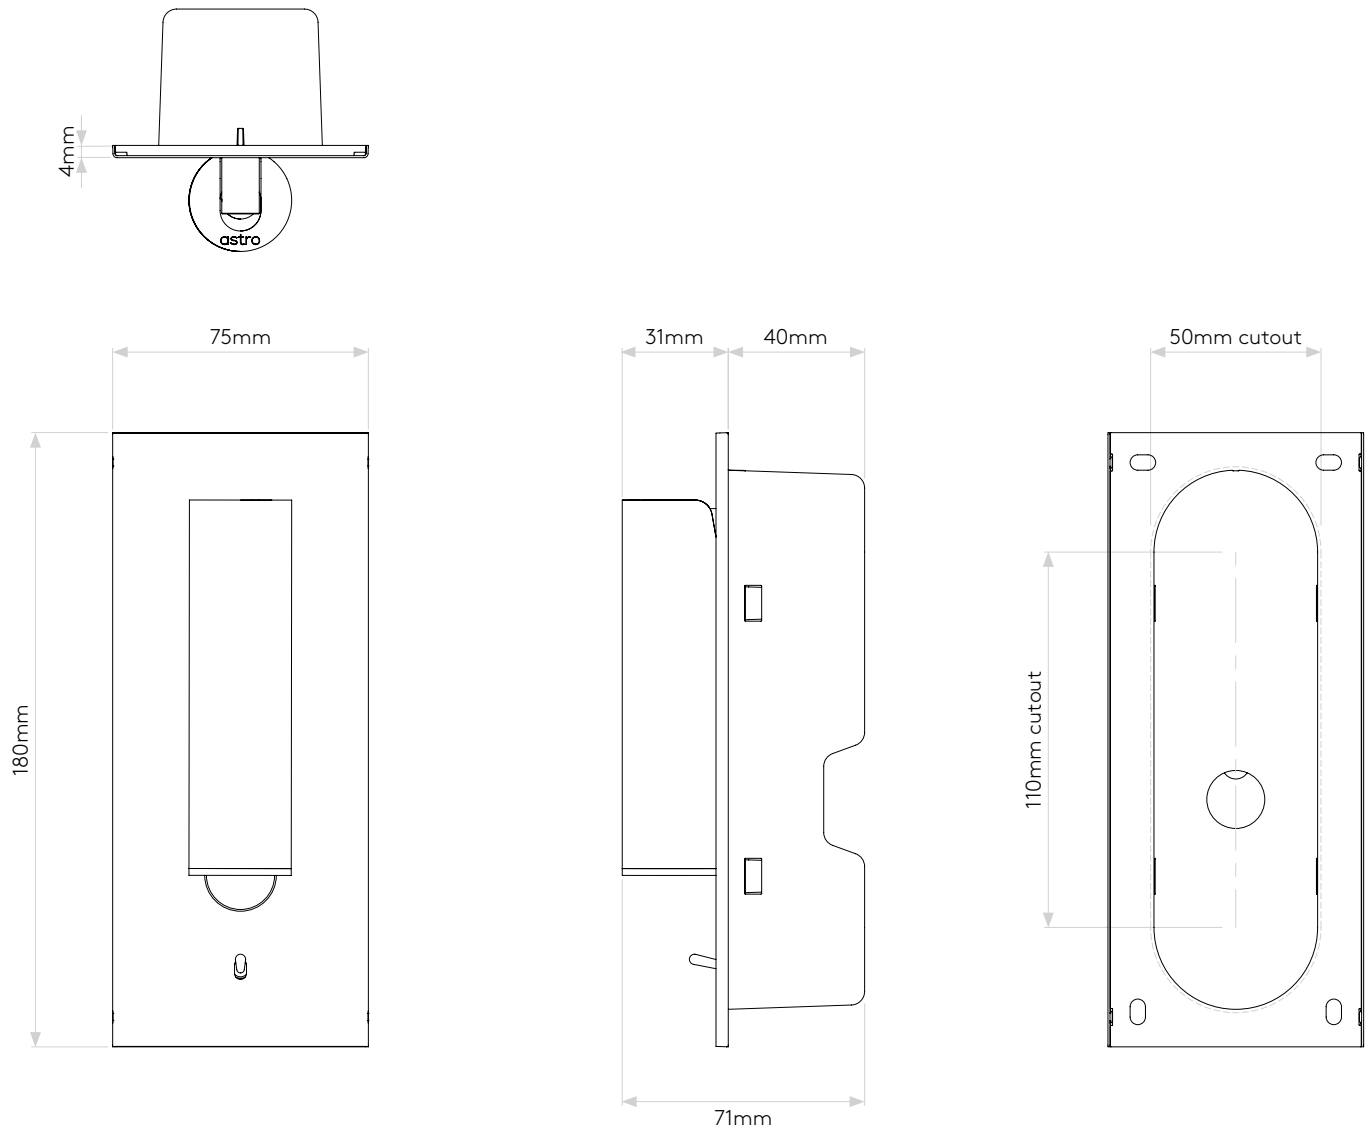

FUSE SWITCHED LED II

astro

GENERAL

LOCATION:	Interior
CLASS:	CE (Class I)
IP RATING:	IP20
BATHROOM ZONE:	Zone 3
VOLTAGE:	Mains 230V
INSTALLATION ORIENTATION:	Wall Mount
MAIN MATERIAL:	Metal - Aluminium
DIMENSIONS:	H: 180mm W: 75mm D: 71mm
CUT OUT HOLE:	L: 160mm W: 50mm
RECESS DEPTH:	40mm
FIRE RATING:	Not Applicable
CABLE LENGTH:	Not Applicable
GROSS WEIGHT:	0.86Kg

LAMP

LIGHT SOURCE:	HIGH POWER LED
MAXIMUM WATTAGE:	4.3W
LAMP INCLUDED:	Yes (Integral)
MAXIMUM LAMP LENGTH:	Not Applicable
LUMINOUS FLUX:	169lm
COLOUR TEMP:	2700K
CRI:	90
R9:	10.3
MACADAM ELLIPSE:	3-Step
TILT ADJUSTABLE ANGLE:	90°
ROTATION ADJUSTABLE ANGLE:	330°
AVERAGE LIFESPAN:	60,000hrs
L70:	>60,000 hours
BEAM ANGLE:	To Be Advised

Please note that some dimensions may vary slightly due to manufacturing tolerances, this includes cable entry and fixing holes

Veillez noter que certaines dimensions peuvent varier légèrement en raison des tolérances de fabrication, y compris l'entrée de câble et les trous de fixation.