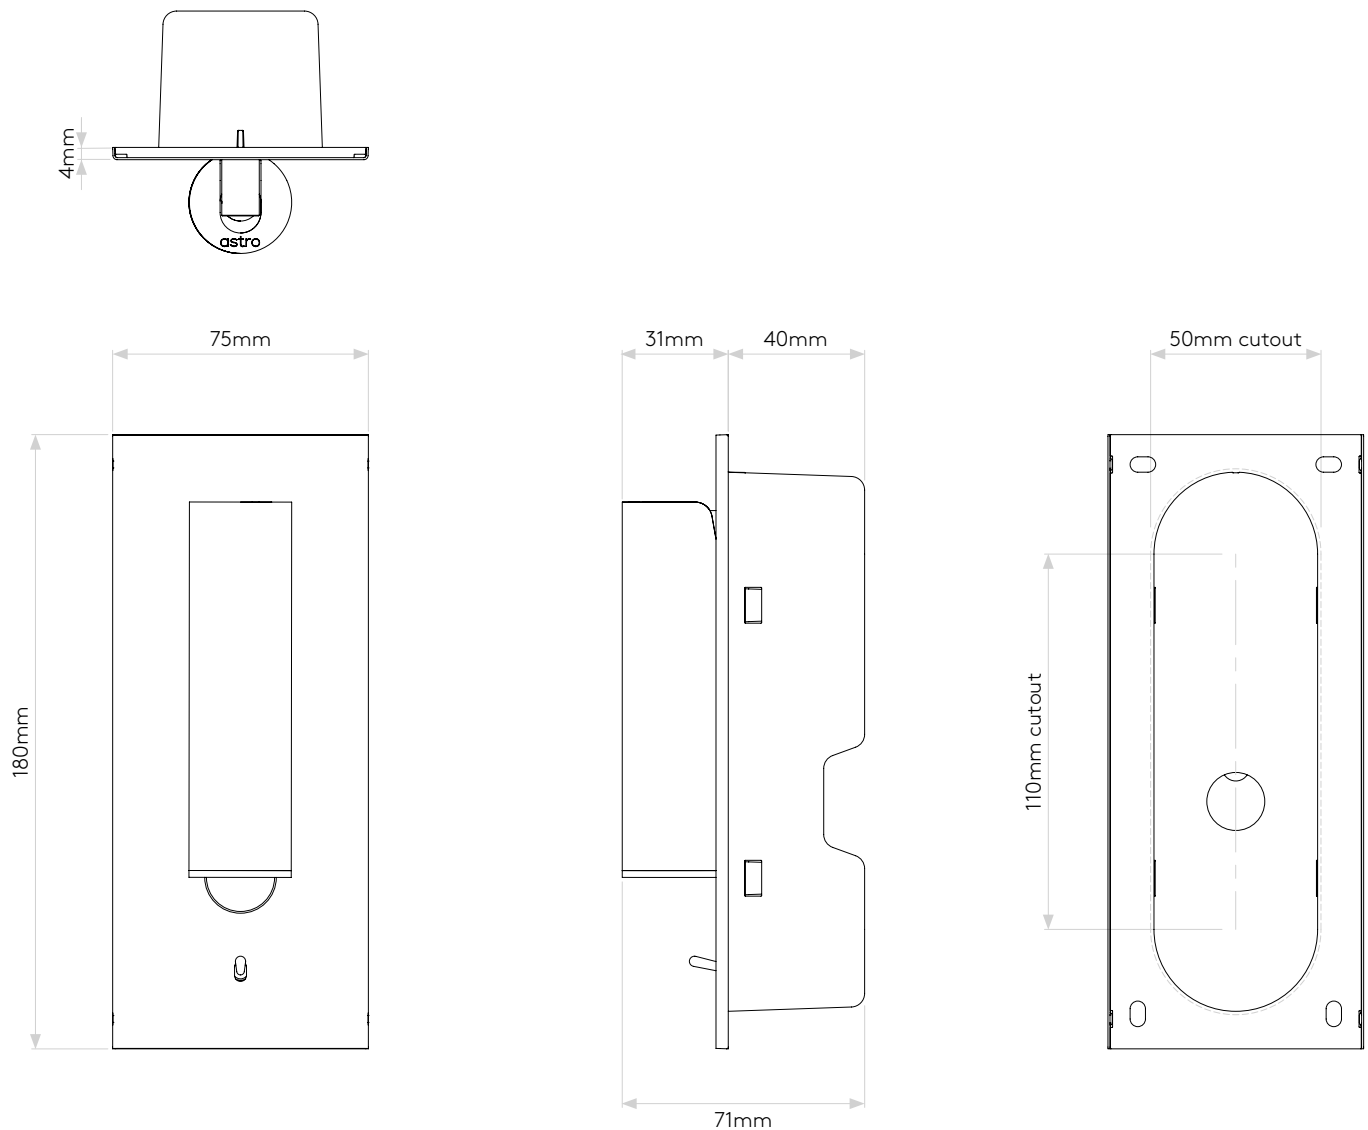

FUSE SWITCHED LED II

astro

GENERAL

LOCATION:	Interior
CLASS:	CE (Class I)
IP RATING:	IP20
BATHROOM ZONE:	Zone 3
VOLTAGE:	Mains 230V
INSTALLATION ORIENTATION:	Wall Mount
MAIN MATERIAL:	Metal - Aluminium
DIMENSIONS:	H: 180mm W: 75mm D: 71mm
CUT OUT HOLE:	L: 160mm W: 50mm
RECESS DEPTH:	40mm
FIRE RATING:	Not Applicable
CABLE LENGTH:	Not Applicable
GROSS WEIGHT:	0.86Kg

Please note that some dimensions may vary slightly due to manufacturing tolerances, this includes cable entry and fixing holes

Veuillez noter que certaines dimensions peuvent varier légèrement en raison des tolérances de fabrication, y compris l'entrée de câble et les trous de fixation.