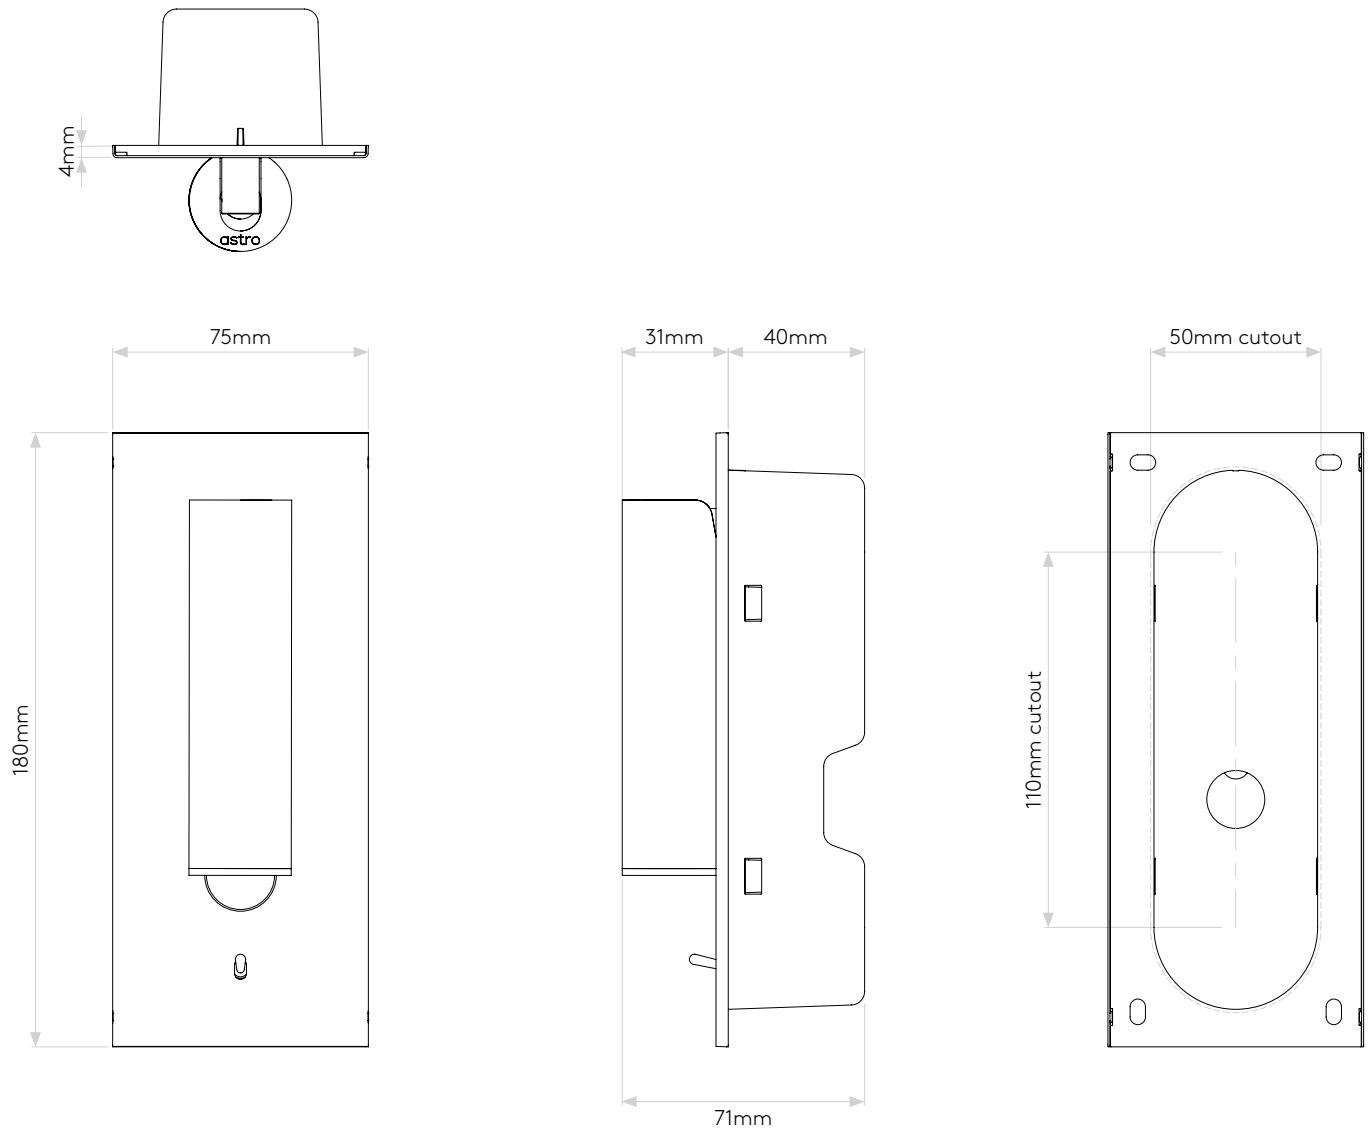

PRODUCT ELEVATIONS

astro

Please note that some dimensions may vary slightly due to manufacturing tolerances, this includes cable entry and fixing holes

Veuillez noter que certaines dimensions peuvent varier légèrement en raison des tolérances de fabrication, y compris l'entrée de câble et les trous de fixation.

Bitte beachten Sie, dass die Maße Fertigungstoleranzen unterliegen und daher in geringem Umfang von der angegebenen Größe abweichen können. Dies gilt auch für Kabeingänge und Befestigungslöcher.

Si prega notare che possono esserci piccole variazioni in alcune dimensioni dovute alle tolleranze di produzione, queste includono l'ingresso del cavo e i fori di fissaggio.