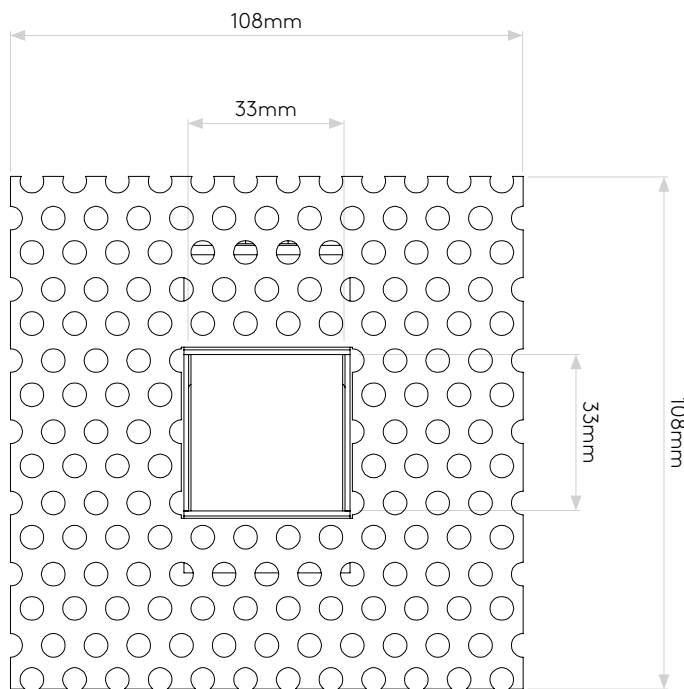

## GENERAL

CLASS:	CE (Class 3)
IP RATING:	IP20
BATHROOM ZONE:	Zone 3
VOLTAGE:	Constant Current 350mA
INSTALLATION ORIENTATION:	Wall mount - vertical
MAIN MATERIAL:	Metal - Mild steel
DIMENSIONS:	H: 33mm W: 33mm D: 60mm
CUT OUT HOLE:	L: 80mm W: 40mm
RECESS DEPTH:	56mm
FIRE RATING:	Not applicable
CABLE LENGTH:	Not applicable
GROSS WEIGHT:	0.36Kg

## PRODUCT ELEVATIONS

astro

Please note that some dimensions may vary slightly due to manufacturing tolerances, this includes cable entry and fixing holes

Veuillez noter que certaines dimensions peuvent varier légèrement en raison des tolérances de fabrication, y compris l'entrée de câble et les trous de fixation.