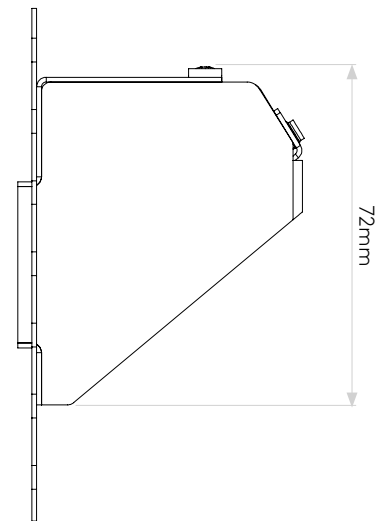

## GENERAL

CLASS:	CE (Class 3)
IP RATING:	IP20
BATHROOM ZONE:	Zone 3
VOLTAGE:	Constant Current 350mA
INSTALLATION ORIENTATION:	Wall mount - vertical
MAIN MATERIAL:	Metal - Mild steel
DIMENSIONS:	H: 33mm W: 33mm D: 60mm
CUT OUT HOLE:	L: 80mm W: 40mm
RECESS DEPTH:	56mm
FIRE RATING:	Not applicable
CABLE LENGTH:	Not applicable
GROSS WEIGHT:	0.36Kg

## PRODUCT ELEVATIONS

astro

Please note that some dimensions may vary slightly due to manufacturing tolerances, this includes cable entry and fixing holes

Veuillez noter que certaines dimensions peuvent varier légèrement en raison des tolérances de fabrication, y compris l'entrée de câble et les trous de fixation.