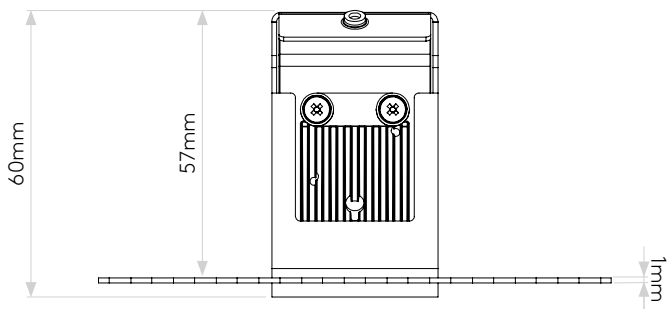

## GENERAL

CLASS:	CE (Class 3)
IP RATING:	IP20
BATHROOM ZONE:	Zone 3
VOLTAGE:	Constant Current 350mA
INSTALLATION ORIENTATION:	Wall mount - vertical
MAIN MATERIAL:	Metal - Mild steel
DIMENSIONS:	H: 33mm W: 33mm D: 60mm
CUT OUT HOLE:	L: 80mm W: 40mm
RECESS DEPTH:	56mm
FIRE RATING:	Not applicable
CABLE LENGTH:	Not applicable
GROSS WEIGHT:	0.36Kg

## LAMP

LIGHT SOURCE:	HIGH POWER LED
MAXIMUM WATTAGE:	1W
LAMP INCLUDED:	Yes (Integral)
MAXIMUM LAMP LENGTH:	Not applicable
LUMINOUS FLUX:	21.8lm
COLOUR TEMP:	3000K
CRI:	90
R9:	12.0
MACADAM ELLIPSE:	3-Step
TILT ADJUSTABLE ANGLE:	Not applicable
ROTATION ADJUSTABLE ANGLE:	Not applicable
AVERAGE LIFESPAN:	60,000hrs
L70:	>60,000hrs
BEAM ANGLE:	Not applicable

## PRODUCT ELEVATIONS

astro

Please note that some dimensions may vary slightly due to manufacturing tolerances, this includes cable entry and fixing holes

Veuillez noter que certaines dimensions peuvent varier légèrement en raison des tolérances de fabrication, y compris l'entrée de câble et les trous de fixation.