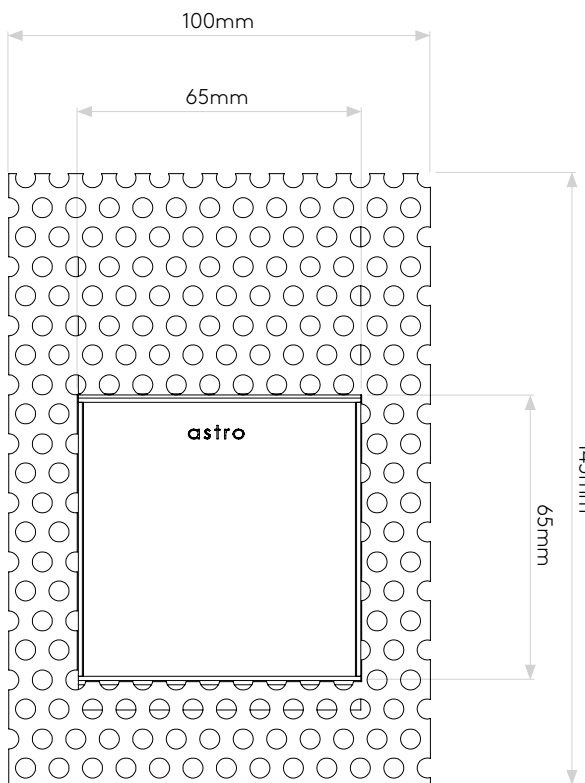

BORG TRIMLESS 65

astro

GENERAL

CLASS:	CE (Class 3)
IP RATING:	IP20
BATHROOM ZONE:	Zone 3
VOLTAGE:	Constant Current 700mA
INSTALLATION ORIENTATION:	Wall mount - vertical
MAIN MATERIAL:	Metal - Mild steel
DIMENSIONS:	H: 65mm W: 65mm D: 42mm
CUT OUT HOLE:	L: 115mm W: 67mm
RECESS DEPTH:	42mm
FIRE RATING:	Not applicable
CABLE LENGTH:	Not applicable
GROSS WEIGHT:	0.38Kg

ADDITIONAL INFORMATION

SHADE INCLUDED:	Not applicable
SHADE MATERIAL:	Not applicable
OTHER:	Product tested with 1836 - LED Driver

CODE: 7534
 SKU: 1212028
 FINISH: MATT WHITE

PRODUCT ELEVATIONS

astro

Please note that some dimensions may vary slightly due to manufacturing tolerances, this includes cable entry and fixing holes