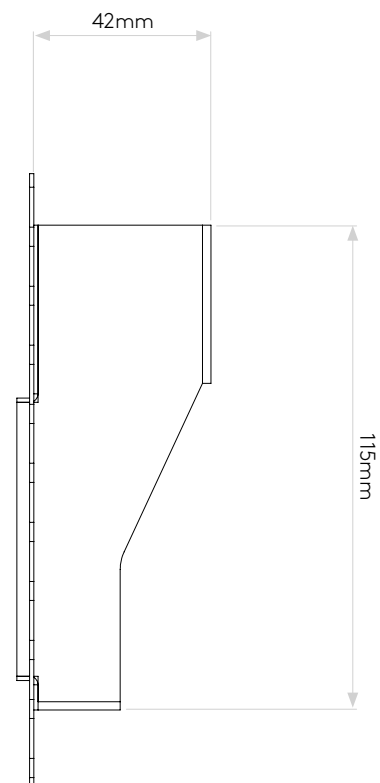

BORG TRIMLESS 65

astro

GENERAL

CLASS:	CE (Class 3)
IP RATING:	IP20
BATHROOM ZONE:	Zone 3
VOLTAGE:	Constant Current 700mA
INSTALLATION ORIENTATION:	Wall mount - vertical
MAIN MATERIAL:	Metal - Mild steel
DIMENSIONS:	H: 65mm W: 65mm D: 42mm
CUT OUT HOLE:	L: 115mm W: 67mm
RECESS DEPTH:	42mm
FIRE RATING:	Not applicable
CABLE LENGTH:	Not applicable
GROSS WEIGHT:	0.38Kg

ADDITIONAL INFORMATION

SHADE INCLUDED:	Not applicable
SHADE MATERIAL:	Not applicable
OTHER:	Product tested with 1836 - LED Driver

CODE: 7534
 SKU: 1212028
 FINISH: MATT WHITE

PRODUCT ELEVATIONS

astro

Please note that some dimensions may vary slightly due to manufacturing tolerances, this includes cable entry and fixing holes

Veuillez noter que certaines dimensions peuvent varier légèrement en raison des tolérances de fabrication, y compris l'entrée de câble et les trous de fixation.

Bitte beachten Sie, dass die Maße Fertigungstoleranzen unterliegen und daher in geringem Umfang von der angegebenen Größe abweichen können. Dies gilt auch für Kabeleingänge und Befestigungslöcher.

Si prega notare che possono esserci piccole variazioni in alcune dimensioni dovute alle tolleranze di produzione, queste includono l'ingresso del cavo e i fori di fissaggio.