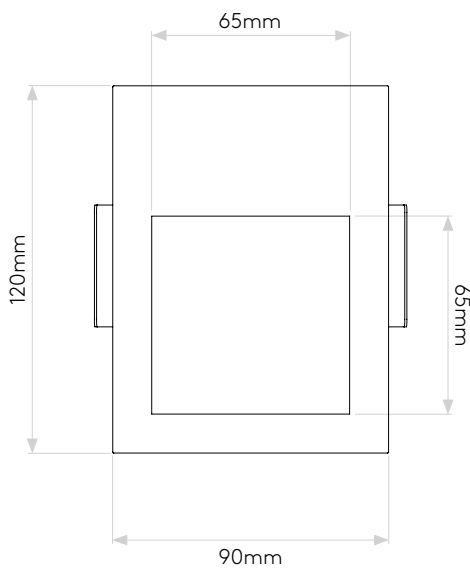

BORG0 90

astro

GENERAL

CLASS:	CE (Class 3)
IP RATING:	IP20
BATHROOM ZONE:	Zone 3
VOLTAGE:	Constant Current 700mA
INSTALLATION ORIENTATION:	Wall mount - vertical
MAIN MATERIAL:	Metal - Mild steel
DIMENSIONS:	H: 120mm W: 90mm D: 45mm
CUT OUT HOLE:	L: 102mm W: 84mm
RECESS DEPTH:	42mm
FIRE RATING:	Not applicable
CABLE LENGTH:	1000mm
GROSS WEIGHT:	0.50Kg

LAMP

LIGHT SOURCE:	HIGH POWER LED
MAXIMUM WATTAGE:	2W
LAMP INCLUDED:	Yes (Integral)
MAXIMUM LAMP LENGTH:	Not applicable
LUMINOUS FLUX:	68lm
COLOUR TEMP:	2700K
CRI:	90
R9:	3.9
MACADAM ELLIPSE:	3-Step
TILT ADJUSTABLE ANGLE:	Not applicable
ROTATION ADJUSTABLE ANGLE:	Not applicable
AVERAGE LIFESPAN:	60,000hrs
L70:	>60,000hrs
BEAM ANGLE:	Not applicable

PRODUCT ELEVATIONS

astro

Please note that some dimensions may vary slightly due to manufacturing tolerances, this includes cable entry and fixing holes

Veillez noter que certaines dimensions peuvent varier légèrement en raison des tolérances de fabrication, y compris l'entrée de câble et les trous de fixation.