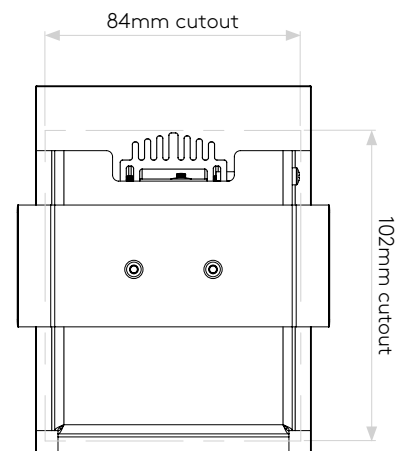

BORG0 90

astro

GENERAL

CLASS:	CE (Class 3)
IP RATING:	IP20
BATHROOM ZONE:	Zone 3
VOLTAGE:	Constant Current 700mA
INSTALLATION ORIENTATION:	Wall mount - vertical
MAIN MATERIAL:	Metal - Mild steel
DIMENSIONS:	H: 120mm W: 90mm D: 45mm
CUT OUT HOLE:	L: 102mm W: 84mm
RECESS DEPTH:	42mm
FIRE RATING:	Not applicable
CABLE LENGTH:	1000mm
GROSS WEIGHT:	0.50Kg

PRODUCT ELEVATIONS

astro

Please note that some dimensions may vary slightly due to manufacturing tolerances, this includes cable entry and fixing holes

Veillez noter que certaines dimensions peuvent varier légèrement en raison des tolérances de fabrication, y compris l'entrée de câble et les trous de fixation.