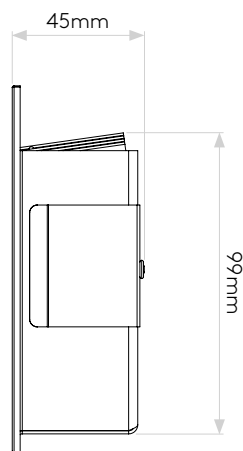

BORG0 90

astro

GENERAL

CLASS:	CE (Class 3)
IP RATING:	IP20
BATHROOM ZONE:	Zone 3
VOLTAGE:	Constant Current 700mA
INSTALLATION ORIENTATION:	Wall mount - vertical
MAIN MATERIAL:	Metal - Mild steel
DIMENSIONS:	H: 120mm W: 90mm D: 45mm
CUT OUT HOLE:	L: 102mm W: 84mm
RECESS DEPTH:	42mm
FIRE RATING:	Not applicable
CABLE LENGTH:	1000mm
GROSS WEIGHT:	0.50Kg

PRODUCT ELEVATIONS

astro

Please note that some dimensions may vary slightly due to manufacturing tolerances, this includes cable entry and fixing holes

Veillez noter que certaines dimensions peuvent varier légèrement en raison des tolérances de fabrication, y compris l'entrée de câble et les trous de fixation.