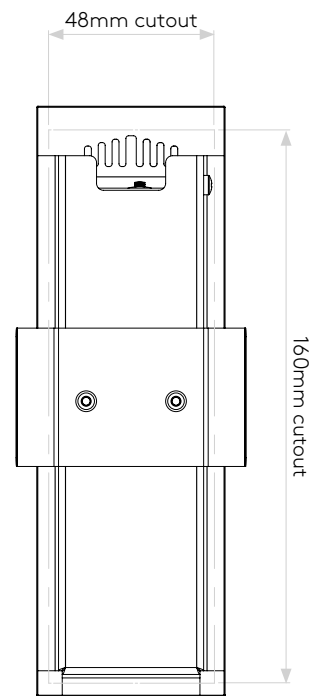

PRODUCT ELEVATIONS

astro

Please note that some dimensions may vary slightly due to manufacturing tolerances, this includes cable entry and fixing holes

Veillez noter que certaines dimensions peuvent varier légèrement en raison des tolérances de fabrication, y compris l'entrée de câble et les trous de fixation.

Bitte beachten Sie, dass die Maße Fertigungstoleranzen unterliegen und daher in geringem Umfang von der angegebenen Größe abweichen können. Dies gilt auch für Kabeingänge und Befestigungslöcher.

Si prega notare che possono esserci piccole variazioni in alcune dimensioni dovute alle tolleranze di produzione, queste includono l'ingresso del cavo e i fori di fissaggio.