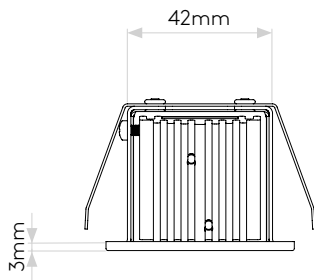

## GENERAL

CLASS:	CE (Class 3)
IP RATING:	IP20
BATHROOM ZONE:	Zone 3
VOLTAGE:	Constant Current 700mA
INSTALLATION ORIENTATION:	Wall mount - vertical
MAIN MATERIAL:	Metal - Mild steel
DIMENSIONS:	H: 170mm W: 55mm D: 45mm
CUT OUT HOLE:	L: 160mm W: 48mm
RECESS DEPTH:	42mm
FIRE RATING:	Not applicable
CABLE LENGTH:	Not applicable
GROSS WEIGHT:	0.52Kg

## PRODUCT ELEVATIONS

astro

Please note that some dimensions may vary slightly due to manufacturing tolerances, this includes cable entry and fixing holes

Veillez noter que certaines dimensions peuvent varier légèrement en raison des tolérances de fabrication, y compris l'entrée de câble et les trous de fixation.