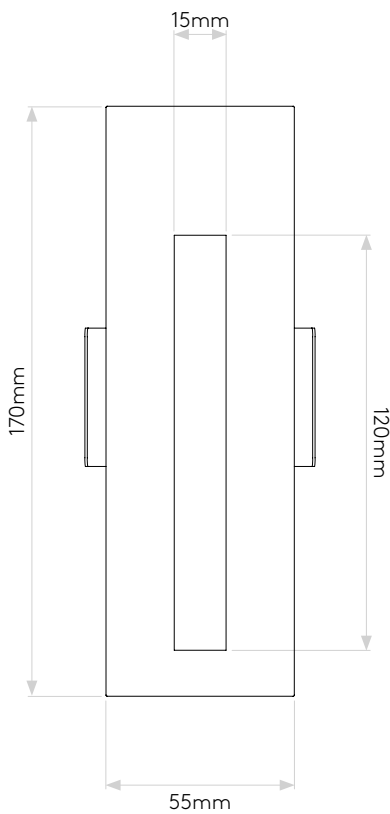

## GENERAL

CLASS:	CE (Class 3)
IP RATING:	IP20
BATHROOM ZONE:	Zone 3
VOLTAGE:	Constant Current 700mA
INSTALLATION ORIENTATION:	Wall mount - vertical
MAIN MATERIAL:	Metal - Mild steel
DIMENSIONS:	H: 170mm W: 55mm D: 45mm
CUT OUT HOLE:	L: 160mm W: 48mm
RECESS DEPTH:	42mm
FIRE RATING:	Not applicable
CABLE LENGTH:	Not applicable
GROSS WEIGHT:	0.52Kg

## LAMP

LIGHT SOURCE:	HIGH POWER LED
MAXIMUM WATTAGE:	2W
LAMP INCLUDED:	Yes (Integral)
MAXIMUM LAMP LENGTH:	Not applicable
LUMINOUS FLUX:	40lm
COLOUR TEMP:	2700K
CRI:	90
R9:	8.9
MACADAM ELLIPSE:	3-Step
TILT ADJUSTABLE ANGLE:	Not applicable
ROTATION ADJUSTABLE ANGLE:	Not applicable
AVERAGE LIFESPAN:	60,000hrs
L70:	>60,000hrs
BEAM ANGLE:	Not applicable

## PRODUCT ELEVATIONS

astro

Please note that some dimensions may vary slightly due to manufacturing tolerances, this includes cable entry and fixing holes

Veillez noter que certaines dimensions peuvent varier légèrement en raison des tolérances de fabrication, y compris l'entrée de câble et les trous de fixation.