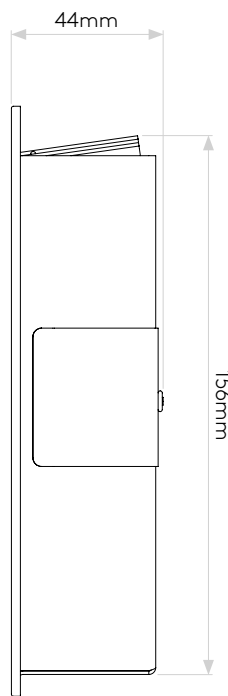

PRODUCT ELEVATIONS

astro

Please note that some dimensions may vary slightly due to manufacturing tolerances, this includes cable entry and fixing holes

Veillez noter que certaines dimensions peuvent varier légèrement en raison des tolérances de fabrication, y compris l'entrée de câble et les trous de fixation.

Bitte beachten Sie, dass die Maße Fertigungstoleranzen unterliegen und daher in geringem Umfang von der angegebenen Größe abweichen können. Dies gilt auch für Kabeingänge und Befestigungslöcher.

Si prega notare che possono esserci piccole variazioni in alcune dimensioni dovute alle tolleranze di produzione, queste includono l'ingresso del cavo e i fori di fissaggio.