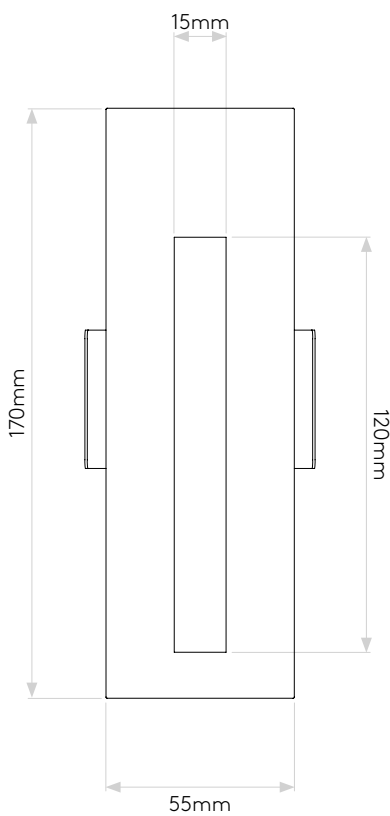

BORG0 55

astro

GENERAL

CLASS:	CE (Class 3)
IP RATING:	IP20
BATHROOM ZONE:	Zone 3
VOLTAGE:	Constant Current 700mA
INSTALLATION ORIENTATION:	Wall mount - vertical
MAIN MATERIAL:	Metal - Mild steel
DIMENSIONS:	H: 170mm W: 55mm D: 45mm
CUT OUT HOLE:	L: 160mm W: 48mm
RECESS DEPTH:	42mm
FIRE RATING:	Not applicable
CABLE LENGTH:	Not applicable
GROSS WEIGHT:	0.52Kg

LAMP

LIGHT SOURCE:	HIGH POWER LED
MAXIMUM WATTAGE:	2W
LAMP INCLUDED:	Yes (Integral)
MAXIMUM LAMP LENGTH:	Not applicable
LUMINOUS FLUX:	40lm
COLOUR TEMP:	2700K
CRI:	90
R9:	8.9
MACADAM ELLIPSE:	3-Step
TILT ADJUSTABLE ANGLE:	Not applicable
ROTATION ADJUSTABLE ANGLE:	Not applicable
AVERAGE LIFESPAN:	60,000hrs
L70:	>60,000hrs
BEAM ANGLE:	Not applicable

PRODUCT ELEVATIONS

astro

Please note that some dimensions may vary slightly due to manufacturing tolerances, this includes cable entry and fixing holes

Veuillez noter que certaines dimensions peuvent varier légèrement en raison des tolérances de fabrication, y compris l'entrée de câble et les trous de fixation.

Bitte beachten Sie, dass die Maße Fertigungstoleranzen unterliegen und daher in geringem Umfang von der angegebenen Größe abweichen können. Dies gilt auch für Kabeingänge und Befestigungslöcher.

Si prega notare che possono esserci piccole variazioni in alcune dimensioni dovute alle tolleranze di produzione, queste includono l'ingresso del cavo e i fori di fissaggio.