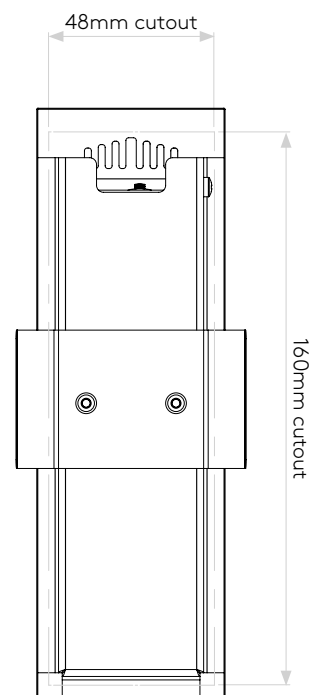

BORG0 55

astro

GENERAL

CLASS:	CE (Class 3)
IP RATING:	IP20
BATHROOM ZONE:	Zone 3
VOLTAGE:	Constant Current 700mA
INSTALLATION ORIENTATION:	Wall mount - vertical
MAIN MATERIAL:	Metal - Mild steel
DIMENSIONS:	H: 170mm W: 55mm D: 45mm
CUT OUT HOLE:	L: 160mm W: 48mm
RECESS DEPTH:	42mm
FIRE RATING:	Not applicable
CABLE LENGTH:	Not applicable
GROSS WEIGHT:	0.52Kg

PRODUCT ELEVATIONS

astro

Please note that some dimensions may vary slightly due to manufacturing tolerances, this includes cable entry and fixing holes

Veuillez noter que certaines dimensions peuvent varier légèrement en raison des tolérances de fabrication, y compris l'entrée de câble et les trous de fixation.