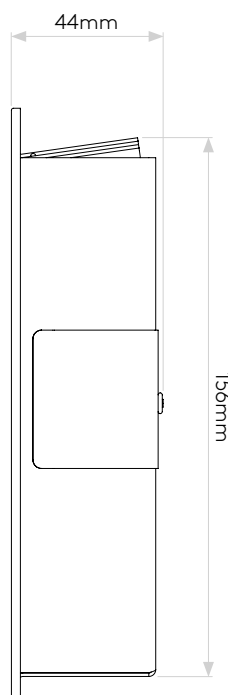

BORG0 55

astro

GENERAL

CLASS:	CE (Class 3)
IP RATING:	IP20
BATHROOM ZONE:	Zone 3
VOLTAGE:	Constant Current 700mA
INSTALLATION ORIENTATION:	Wall mount - vertical
MAIN MATERIAL:	Metal - Mild steel
DIMENSIONS:	H: 170mm W: 55mm D: 45mm
CUT OUT HOLE:	L: 160mm W: 48mm
RECESS DEPTH:	42mm
FIRE RATING:	Not applicable
CABLE LENGTH:	Not applicable
GROSS WEIGHT:	0.52Kg

LAMP

LIGHT SOURCE:	HIGH POWER LED
MAXIMUM WATTAGE:	2W
LAMP INCLUDED:	Yes (Integral)
MAXIMUM LAMP LENGTH:	Not applicable
LUMINOUS FLUX:	40lm
COLOUR TEMP:	2700K
CRI:	90
R9:	8.9
MACADAM ELLIPSE:	3-Step
TILT ADJUSTABLE ANGLE:	Not applicable
ROTATION ADJUSTABLE ANGLE:	Not applicable
AVERAGE LIFESPAN:	60,000hrs
L70:	>60,000hrs
BEAM ANGLE:	Not applicable

PRODUCT ELEVATIONS

astro

Please note that some dimensions may vary slightly due to manufacturing tolerances, this includes cable entry and fixing holes

Veuillez noter que certaines dimensions peuvent varier légèrement en raison des tolérances de fabrication, y compris l'entrée de câble et les trous de fixation.

Bitte beachten Sie, dass die Maße Fertigungstoleranzen unterliegen und daher in geringem Umfang von der angegebenen Größe abweichen können. Dies gilt auch für Kabeingänge und Befestigungslöcher.

Si prega notare che possono esserci piccole variazioni in alcune dimensioni dovute alle tolleranze di produzione, queste includono l'ingresso del cavo e i fori di fissaggio.