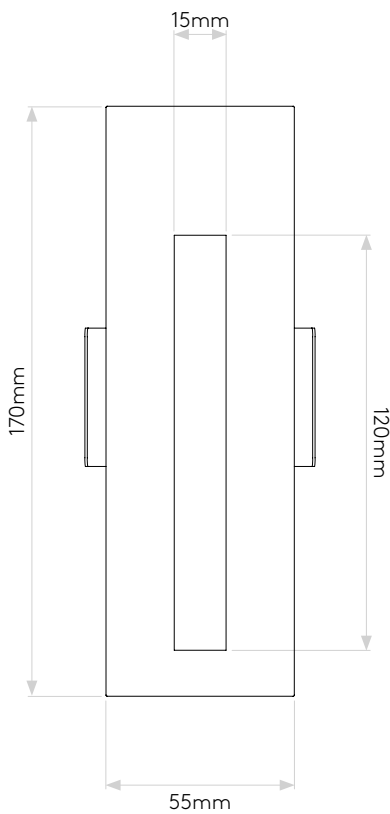

BORG0 55

astro

GENERAL

CLASS:	CE (Class 3)
IP RATING:	IP20
BATHROOM ZONE:	Zone 3
VOLTAGE:	Constant Current 700mA
INSTALLATION ORIENTATION:	Wall mount - vertical
MAIN MATERIAL:	Metal - Mild steel
DIMENSIONS:	H: 170mm W: 55mm D: 45mm
CUT OUT HOLE:	L: 160mm W: 48mm
RECESS DEPTH:	42mm
FIRE RATING:	Not applicable
CABLE LENGTH:	Not applicable
GROSS WEIGHT:	0.52Kg

LAMP

LIGHT SOURCE:	HIGH POWER LED
MAXIMUM WATTAGE:	2W
LAMP INCLUDED:	Yes (Integral)
MAXIMUM LAMP LENGTH:	Not applicable
LUMINOUS FLUX:	40lm
COLOUR TEMP:	2700K
CRI:	90
R9:	8.9
MACADAM ELLIPSE:	3-Step
TILT ADJUSTABLE ANGLE:	Not applicable
ROTATION ADJUSTABLE ANGLE:	Not applicable
AVERAGE LIFESPAN:	60,000hrs
L70:	>60,000hrs
BEAM ANGLE:	Not applicable

PRODUCT ELEVATIONS

astro

Please note that some dimensions may vary slightly due to manufacturing tolerances, this includes cable entry and fixing holes

Veillez noter que certaines dimensions peuvent varier légèrement en raison des tolérances de fabrication, y compris l'entrée de câble et les trous de fixation.

Bitte beachten Sie, dass die Maße Fertigungstoleranzen unterliegen und daher in geringem Umfang von der angegebenen Größe abweichen können. Dies gilt auch für Kabeingänge und Befestigungslöcher.

Si prega notare che possono esserci piccole variazioni in alcune dimensioni dovute alle tolleranze di produzione, queste includono l'ingresso del cavo e i fori di fissaggio.