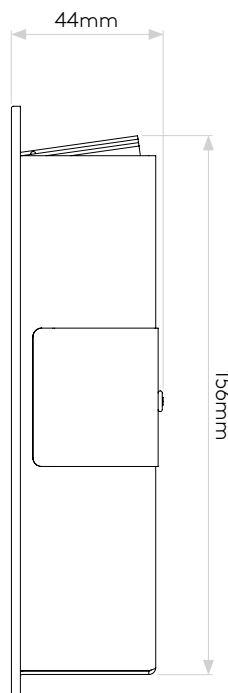

BORG0 55

astro

GENERAL

CLASS:	CE (Class 3)
IP RATING:	IP20
BATHROOM ZONE:	Zone 3
VOLTAGE:	Constant Current 700mA
INSTALLATION ORIENTATION:	Wall mount - vertical
MAIN MATERIAL:	Metal - Mild steel
DIMENSIONS:	H: 170mm W: 55mm D: 45mm
CUT OUT HOLE:	L: 160mm W: 48mm
RECESS DEPTH:	42mm
FIRE RATING:	Not applicable
CABLE LENGTH:	Not applicable
GROSS WEIGHT:	0.52Kg

LAMP

LIGHT SOURCE:	HIGH POWER LED
MAXIMUM WATTAGE:	2W
LAMP INCLUDED:	Yes (Integral)
MAXIMUM LAMP LENGTH:	Not applicable
LUMINOUS FLUX:	40lm
COLOUR TEMP:	2700K
CRI:	90
R9:	8.9
MACADAM ELLIPSE:	3-Step
TILT ADJUSTABLE ANGLE:	Not applicable
ROTATION ADJUSTABLE ANGLE:	Not applicable
AVERAGE LIFESPAN:	60,000hrs
L70:	>60,000hrs
BEAM ANGLE:	Not applicable

PRODUCT ELEVATIONS

astro

Please note that some dimensions may vary slightly due to manufacturing tolerances, this includes cable entry and fixing holes

Veillez noter que certaines dimensions peuvent varier légèrement en raison des tolérances de fabrication, y compris l'entrée de câble et les trous de fixation.

Bitte beachten Sie, dass die Maße Fertigungstoleranzen unterliegen und daher in geringem Umfang von der angegebenen Größe abweichen können. Dies gilt auch für Kabeingänge und Befestigungslöcher.

Si prega notare che possono esserci piccole variazioni in alcune dimensioni dovute alle tolleranze di produzione, queste includono l'ingresso del cavo e i fori di fissaggio.