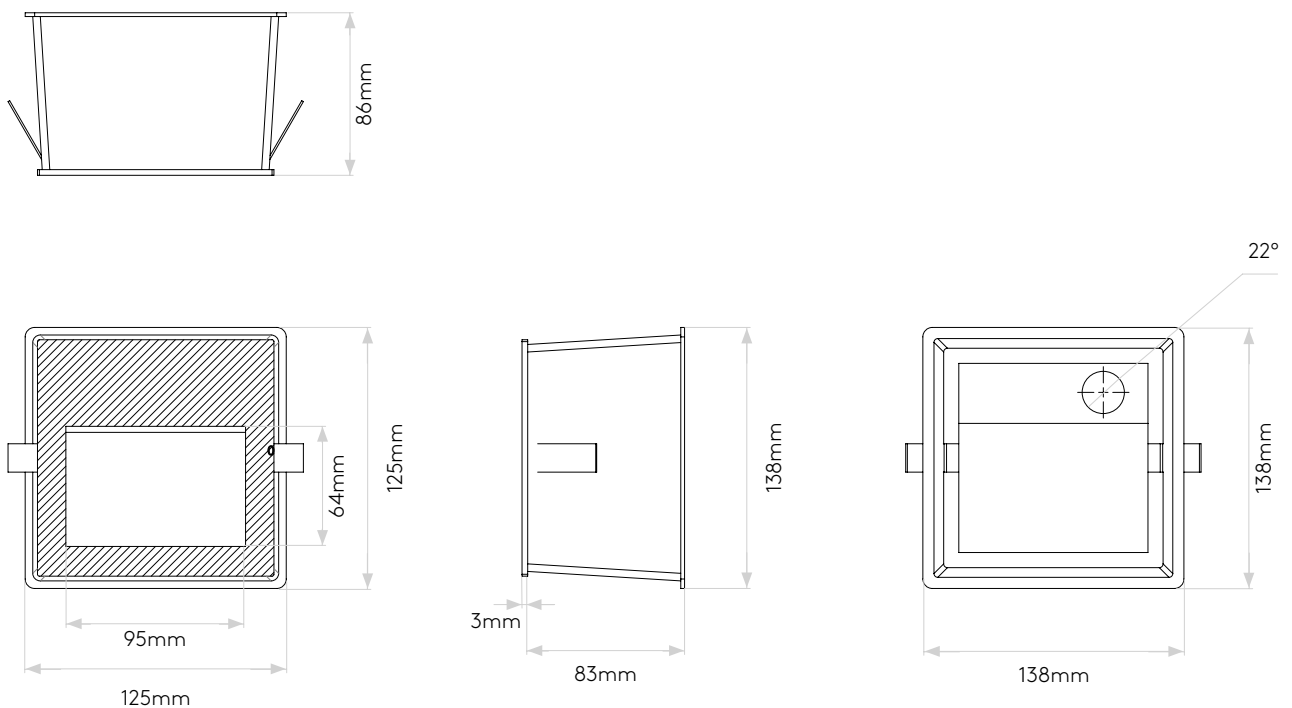

TECLA LED

astro

GENERAL

LOCATION:	Exterior
CLASS:	CE (Class II)
IP RATING:	IP44
BATHROOM ZONE:	Zone 2, 3
DRIVER REQUIRED:	No
INSTALLATION ORIENTATION:	Wall Mount - Vertical
MAIN MATERIAL:	Metal - Aluminium
DIMENSIONS (mm):	H: 125 W: 125 D: 86
CUT OUT HOLE (mm):	Location Dependent-Please Refer To Instructions
RECESS DEPTH (mm):	Location Dependent-Please Refer To Instructions
FIRE RATING:	-
CABLE LENGTH (mm):	-
GROSS WEIGHT (kg):	0.46

PRODUCT ELEVATIONS

astro

Tecla without wall box

Tecla with wall box

Please note that some dimensions may vary slightly due to manufacturing tolerances, this includes cable entry and fixing holes

Veillez noter que certaines dimensions peuvent varier légèrement en raison des tolérances de fabrication, y compris l'entrée de câble et les trous de fixation.