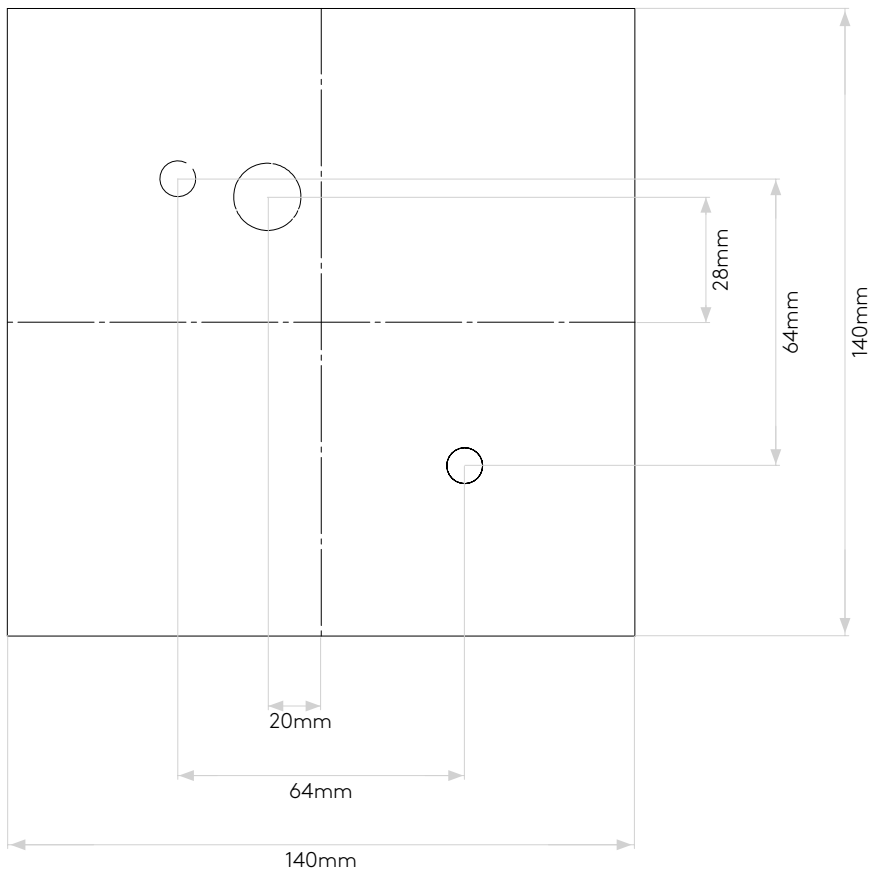

PRODUCT ELEVATIONS

astro

Please note that some dimensions may vary slightly due to manufacturing tolerances, this includes cable entry and fixing holes

Veillez noter que certaines dimensions peuvent varier légèrement en raison des tolérances de fabrication, y compris l'entrée de câble et les trous de fixation.

Bitte beachten Sie, dass die Maße Fertigungstoleranzen unterliegen und daher in geringem Umfang von der angegebenen Größe abweichen können. Dies gilt auch für Kabeleingänge und Befestigungslöcher.

Si prega notare che possono esserci piccole variazioni in alcune dimensioni dovute alle tolleranze di produzione, queste includono l'ingresso del cavo e i fori di fissaggio.