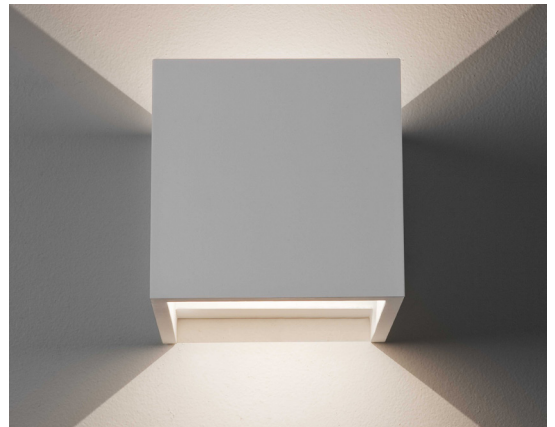

PIENZA LED

astro

GENERAL

LOCATION:	Interior
CLASS:	CE (Class I)
IP RATING:	IP20
BATHROOM ZONE:	Zone 3
DRIVER REQUIRED:	No
INSTALLATION ORIENTATION:	Wall Mount - Vertical
MAIN MATERIAL:	Plaster
DIMENSIONS (mm):	H:140 W:140 D:140
CUT OUT HOLE (mm):	-
RECESS DEPTH (mm):	-
FIRE RATING:	-
CABLE LENGTH (mm):	-
GROSS WEIGHT (kg):	1.86

LAMP

LIGHT SOURCE:	High Power LED
WATTAGE:	5.7W
LAMP INCLUDED:	Yes (Integral)
MAXIMUM LAMP LENGTH (mm):	-
LUMINOUS FLUX (lm):	357
COLOUR TEMP (K):	2700
CRI (Ra):	80
MACADAM ELLIPSE:	3-Step
TILT ADJUSTABLE ANGLE (°):	-
ROTATION ADJUSTABLE ANGLE (°):	-
LIFETIME (hrs):	60000
BEAM ANGLE (°):	-

ELECTRICAL

SWITCHED:	No
DIMMABLE:	No
DIMMING METHOD:	-
SUPPLY FREQUENCY (Hz):	50/60
DRIVER/BALLAST VOLTAGE (V):	100-240
DRIVER LIFETIME (hrs):	35000
EFFICACY (lm/W):	63

ADDITIONAL INFORMATION:

SHADE INCLUDED:	-
SHADE/DIFFUSER MATERIAL:	-
SHADE/DIFFUSER FINISH	-
F MARK:	Suitable for mounting on flammable materials

CODE: 1196006
FINISH: PLASTER

TO MAINTAIN THIS PRODUCT TO ITS BEST CONDITION, PLEASE VIEW OUR CARE AND CLEANING GUIDE ON THE SUPPORT SECTION OF THE ASTRO WEBSITE.

Pour entretenir au mieux ce produit, veuillez consulter notre guide d'entretien et de nettoyage, dans la rubrique d'aide sur le site Web d'Astro.

Um dieses Produkt im besten Zustand zu erhalten, beachten Sie bitte unseren Leitfaden zu Pflege und Reinigung im Abschnitt „Support“ auf der Astro-Website.

Per mantenere questo prodotto nelle sue migliori condizioni, consultare la nostra guida per la manutenzione e la pulizia nella sezione dedicata all'assistenza del sito Web Astro.