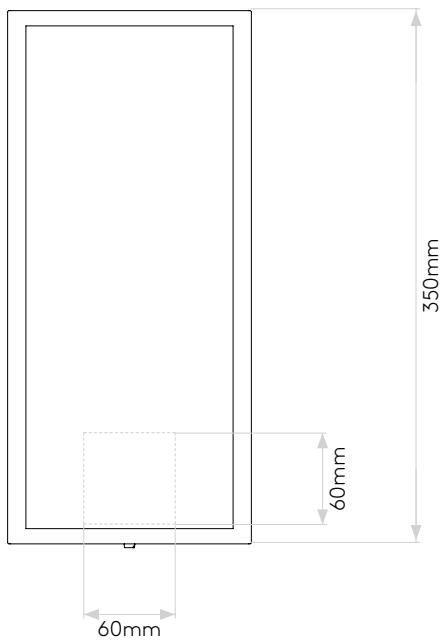

## GENERAL

LOCATION:	Exterior
CLASS:	CE (Class I)
IP RATING:	IP44
BATHROOM ZONE:	Zone 2, 3
DRIVER REQUIRED:	No
INSTALLATION ORIENTATION:	Wall Mount - Vertical
MAIN MATERIAL:	Metal - Stainless Steel
DIMENSIONS (mm):	H: 350 W:160 D:100
CUT OUT HOLE (mm):	L: 60 W: 60
RECESS DEPTH (mm):	30
FIRE RATING:	-
CABLE LENGTH (mm):	-
GROSS WEIGHT (kg):	2.5

## LAMP

LIGHT SOURCE:	E27/ES
WATTAGE:	60W
LAMP INCLUDED:	No
MAXIMUM LAMP LENGTH (mm):	200
LUMINOUS FLUX (lm):	Lamp Dependent
COLOUR TEMP (K):	Lamp Dependent
CRI (Ra):	Lamp Dependent
MACADAM ELLIPSE:	Lamp Dependent
TILT ADJUSTABLE ANGLE (°):	-
ROTATION ADJUSTABLE ANGLE (°):	-
LIFETIME (hrs):	Lamp Dependent
BEAM ANGLE (°):	Lamp Dependent

## PRODUCT ELEVATIONS

astro

Recess in wall for Terminal Block  
60x60x30mm

Please note that some dimensions may vary slightly due to manufacturing tolerances, this includes cable entry and fixing holes

Veillez noter que certaines dimensions peuvent varier légèrement en raison des tolérances de fabrication, y compris l'entrée de câble et les trous de fixation.