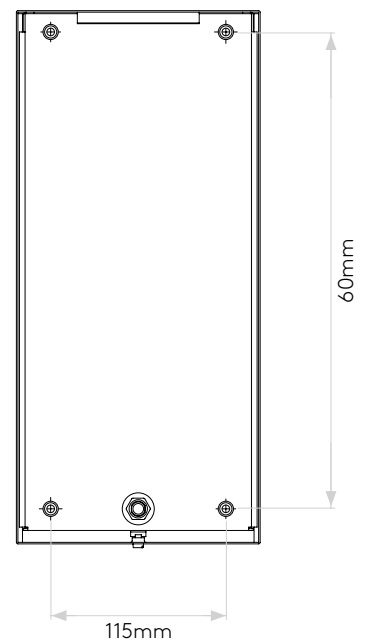

## GENERAL

LOCATION:	Exterior
CLASS:	CE (Class I)
IP RATING:	IP44
BATHROOM ZONE:	Zone 2, 3
DRIVER REQUIRED:	No
INSTALLATION ORIENTATION:	Wall Mount - Vertical
MAIN MATERIAL:	Metal - Stainless Steel
DIMENSIONS (mm):	H: 350 W:160 D:100
CUT OUT HOLE (mm):	L: 60 W: 60
RECESS DEPTH (mm):	30
FIRE RATING:	-
CABLE LENGTH (mm):	-
GROSS WEIGHT (kg):	2.5

## PRODUCT ELEVATIONS

astro

Recess in wall for Terminal Block  
60x60x30mm

Please note that some dimensions may vary slightly due to manufacturing tolerances, this includes cable entry and fixing holes

Veillez noter que certaines dimensions peuvent varier légèrement en raison des tolérances de fabrication, y compris l'entrée de câble et les trous de fixation.