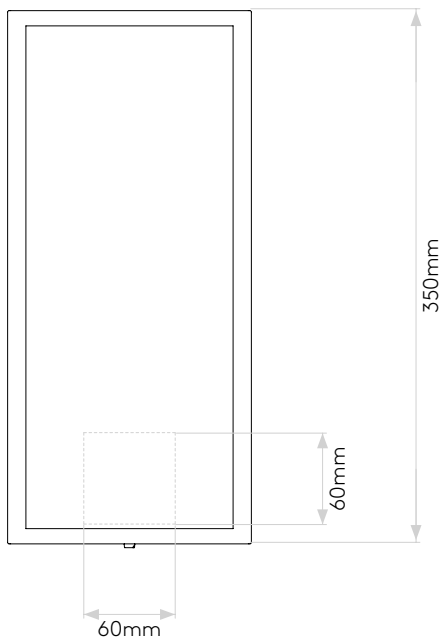

## GENERAL

LOCATION:	Exterior
CLASS:	CE (Class I)
IP RATING:	IP44
BATHROOM ZONE:	Zone 2, 3
DRIVER REQUIRED:	No
INSTALLATION ORIENTATION:	Wall Mount - Vertical
MAIN MATERIAL:	Metal - Stainless Steel
DIMENSIONS (mm):	H: 350 W:160 D:100
CUT OUT HOLE (mm):	L: 60 W: 60
RECESS DEPTH (mm):	30
FIRE RATING:	-
CABLE LENGTH (mm):	-
GROSS WEIGHT (kg):	2.5

## LAMP

LIGHT SOURCE:	E27/ES
WATTAGE:	60W
LAMP INCLUDED:	No
MAXIMUM LAMP LENGTH (mm):	200
LUMINOUS FLUX (lm):	Lamp Dependent
COLOUR TEMP (K):	Lamp Dependent
CRI (Ra):	Lamp Dependent
MACADAM ELLIPSE:	Lamp Dependent
TILT ADJUSTABLE ANGLE (°):	-
ROTATION ADJUSTABLE ANGLE (°):	-
LIFETIME (hrs):	Lamp Dependent
BEAM ANGLE (°):	Lamp Dependent

## PRODUCT ELEVATIONS

astro

Recess in wall for Terminal Block  
60x60x30mm

Please note that some dimensions may vary slightly due to manufacturing tolerances, this includes cable entry and fixing holes

Veillez noter que certaines dimensions peuvent varier légèrement en raison des tolérances de fabrication, y compris l'entrée de câble et les trous de fixation.