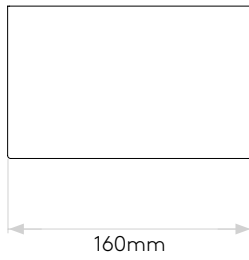

PRODUCT ELEVATIONS

astro

Recess in wall for Terminal Block
60x60x30mm