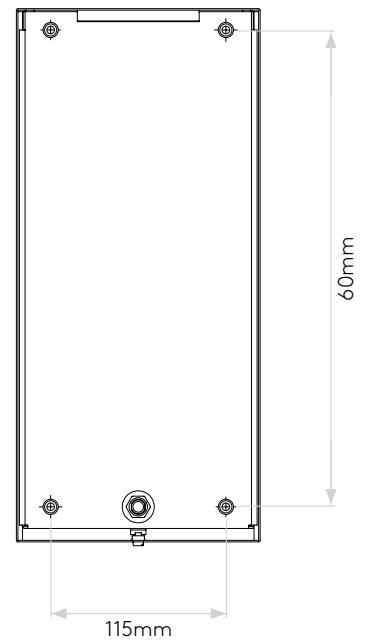

## GENERAL

LOCATION:	Exterior
CLASS:	CE (Class I)
IP RATING:	IP44
BATHROOM ZONE:	Zone 2, 3
DRIVER REQUIRED:	No
INSTALLATION ORIENTATION:	Wall Mount - Vertical
MAIN MATERIAL:	Metal - Stainless Steel
DIMENSIONS (mm):	H: 350 W:160 D:100
CUT OUT HOLE (mm):	L: 60 W: 60
RECESS DEPTH (mm):	30
FIRE RATING:	-
CABLE LENGTH (mm):	-
GROSS WEIGHT (kg):	2.5

## PRODUCT ELEVATIONS

astro

Recess in wall for Terminal Block  
60x60x30mm

Please note that some dimensions may vary slightly due to manufacturing tolerances, this includes cable entry and fixing holes

Veillez noter que certaines dimensions peuvent varier légèrement en raison des tolérances de fabrication, y compris l'entrée de câble et les trous de fixation.