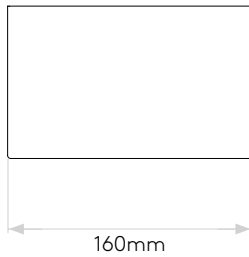

PRODUCT ELEVATIONS

astro

Recess in wall for Terminal Block
60x60x30mm