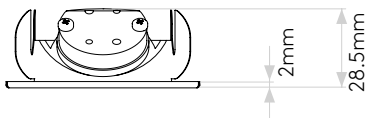

PRODUCT ELEVATIONS

astro

Please note that some dimensions may vary slightly due to manufacturing tolerances, this includes cable entry and fixing holes

Veillez noter que certaines dimensions peuvent varier légèrement en raison des tolérances de fabrication, y compris l'entrée de câble et les trous de fixation.

Bitte beachten Sie, dass die Maße Fertigungstoleranzen unterliegen und daher in geringem Umfang von der angegebenen Größe abweichen können. Dies gilt auch für Kabeleingänge und Befestigungslöcher.

Si prega notare che possono esserci piccole variazioni in alcune dimensioni dovute alle tolleranze di produzione, queste includono l'ingresso del cavo e i fori di fissaggio.