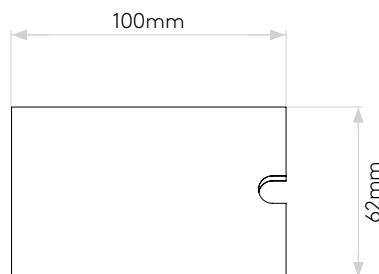

PRODUCT ELEVATIONS

astro

Please note that some dimensions may vary slightly due to manufacturing tolerances, this includes cable entry and fixing holes

Veillez noter que certaines dimensions peuvent varier légèrement en raison des tolérances de fabrication, y compris l'entrée de câble et les trous de fixation.

Bitte beachten Sie, dass die Maße Fertigungstoleranzen unterliegen und daher in geringem Umfang von der angegebenen Größe abweichen können. Dies gilt auch für Kabeleingänge und Befestigungslöcher.

Si prega notare che possono esserci piccole variazioni in alcune dimensioni dovute alle tolleranze di produzione, queste includono l'ingresso del cavo e i fori di fissaggio.