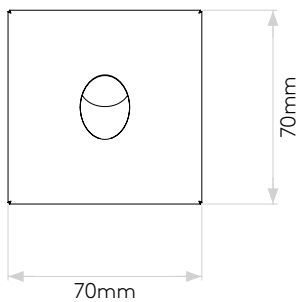

PRODUCT ELEVATIONS

astro

Please note that some dimensions may vary slightly due to manufacturing tolerances, this includes cable entry and fixing holes

Veillez noter que certaines dimensions peuvent varier légèrement en raison des tolérances de fabrication, y compris l'entrée de câble et les trous de fixation.

Bitte beachten Sie, dass die Maße Fertigungstoleranzen unterliegen und daher in geringem Umfang von der angegebenen Größe abweichen können. Dies gilt auch für Kabeleingänge und Befestigungslöcher.

Si prega notare che possono esserci piccole variazioni in alcune dimensioni dovute alle tolleranze di produzione, queste includono l'ingresso del cavo e i fori di fissaggio.