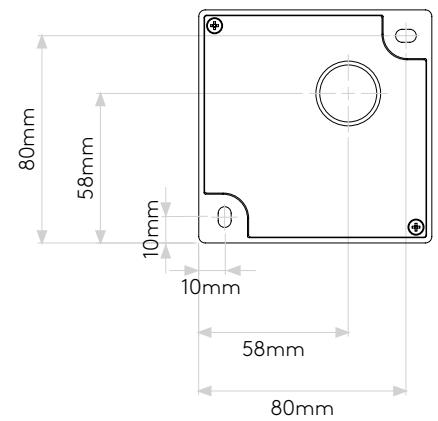

PRODUCT ELEVATIONS

astro

Please note that some dimensions may vary slightly due to manufacturing tolerances, this includes cable entry and fixing holes

Veillez noter que certaines dimensions peuvent varier légèrement en raison des tolérances de fabrication, y compris l'entrée de câble et les trous de fixation.

Bitte beachten Sie, dass die Maße Fertigungstoleranzen unterliegen und daher in geringem Umfang von der angegebenen Größe abweichen können. Dies gilt auch für Kabeleingänge und Befestigungslöcher.

Si prega notare che possono esserci piccole variazioni in alcune dimensioni dovute alle tolleranze di produzione, queste includono l'ingresso del cavo e i fori di fissaggio.