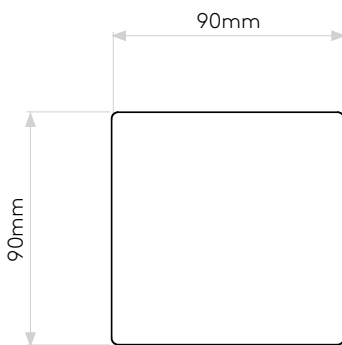

PRODUCT ELEVATIONS

astro

Please note that some dimensions may vary slightly due to manufacturing tolerances, this includes cable entry and fixing holes

Veillez noter que certaines dimensions peuvent varier légèrement en raison des tolérances de fabrication, y compris l'entrée de câble et les trous de fixation.

Bitte beachten Sie, dass die Maße Fertigungstoleranzen unterliegen und daher in geringem Umfang von der angegebenen Größe abweichen können. Dies gilt auch für Kabeleingänge und Befestigungslöcher.

Si prega notare che possono esserci piccole variazioni in alcune dimensioni dovute alle tolleranze di produzione, queste includono l'ingresso del cavo e i fori di fissaggio.