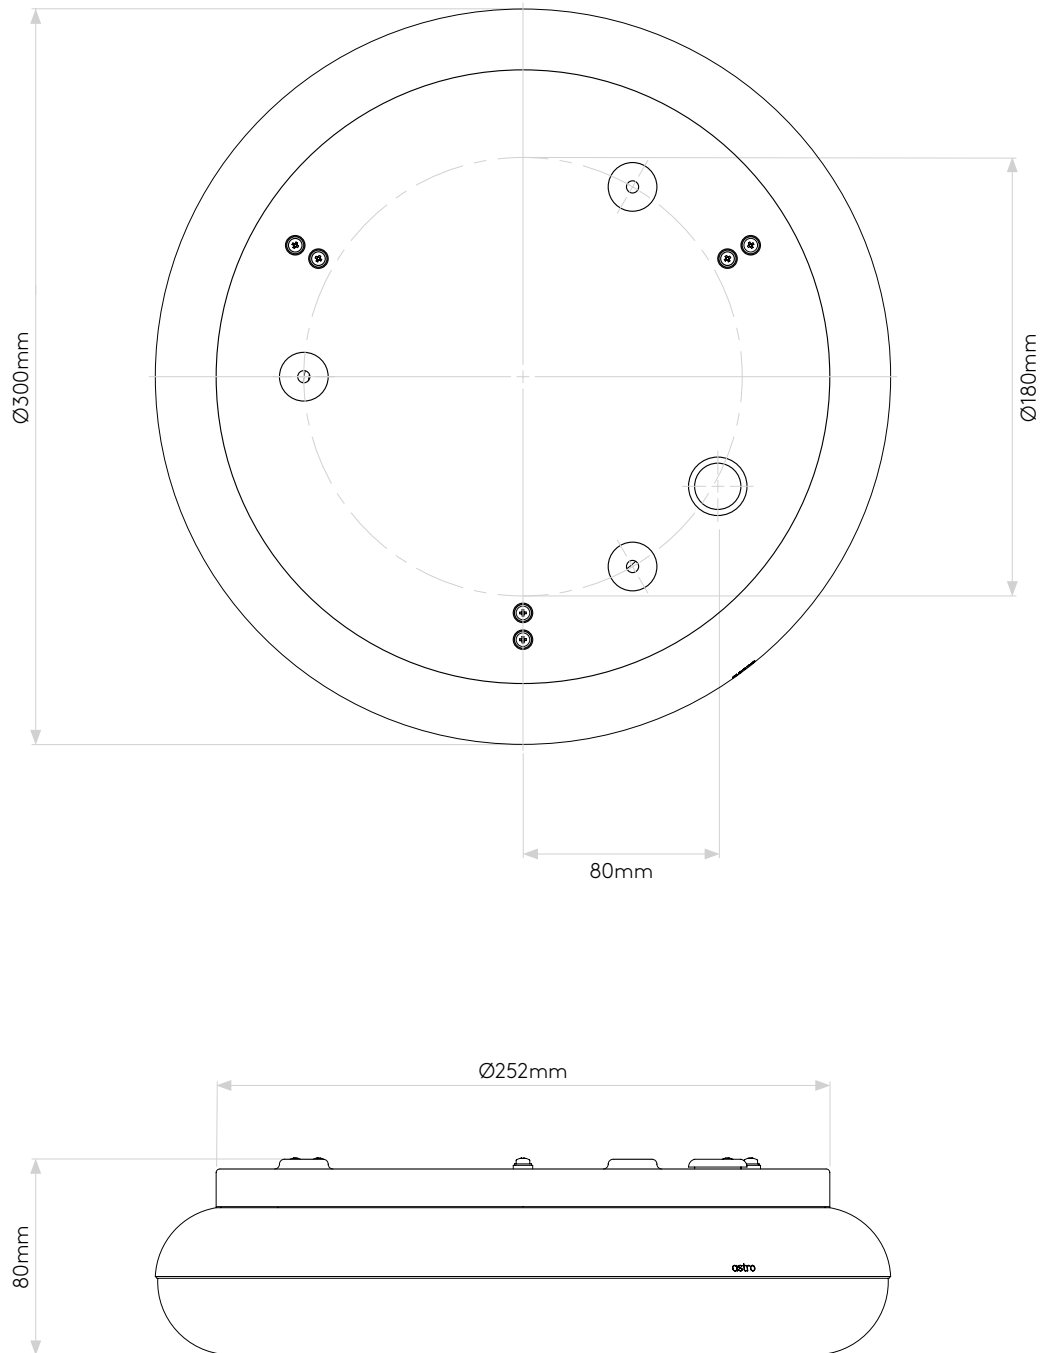

ALTEA 300 LED

astro

GENERAL

CLASS:	CE (Class 2)
IP RATING:	IP44
BATHROOM ZONE:	Zone 2, 3
VOLTAGE:	Mains 230V
INSTALLATION ORIENTATION:	Ceiling mount
MAIN MATERIAL:	Metal - mild steel
DIMENSIONS:	H: 80mm Ø: 300mm
CUT OUT HOLE:	Not applicable
RECESS DEPTH:	Not applicable
FIRE RATING:	Not applicable
CABLE LENGTH:	Not applicable
GROSS WEIGHT:	2.47Kg

LAMP

LIGHT SOURCE:	LED MODULE
MAXIMUM WATTAGE:	15.6W
LAMP INCLUDED:	Yes (Integral)
MAXIMUM LAMP LENGTH:	Not Applicable
LUMINOUS FLUX:	673 lm
COLOUR TEMP:	2700K
CRI:	>80
R9:	10
MACADAM ELLIPSE:	6-step
TILT ADJUSTABLE ANGLE:	Not applicable
ROTATION ADJUSTABLE ANGLE:	Not applicable
AVERAGE LIFESPAN:	20,000hrs
L70:	To be advised
BEAM ANGLE:	Not applicable

ADDITIONAL INFORMATION:

SHADE INCLUDED:	-
SHADE/DIFFUSER MATERIAL:	Glass
SHADE/DIFFUSER FINISH	White
F MARK:	-

CODE: 8047
 SKU: 1133007
 FINISH: POLISHED CHROME

PRODUCT ELEVATIONS

astro

Please note that some dimensions may vary slightly due to manufacturing tolerances, this includes cable entry and fixing holes