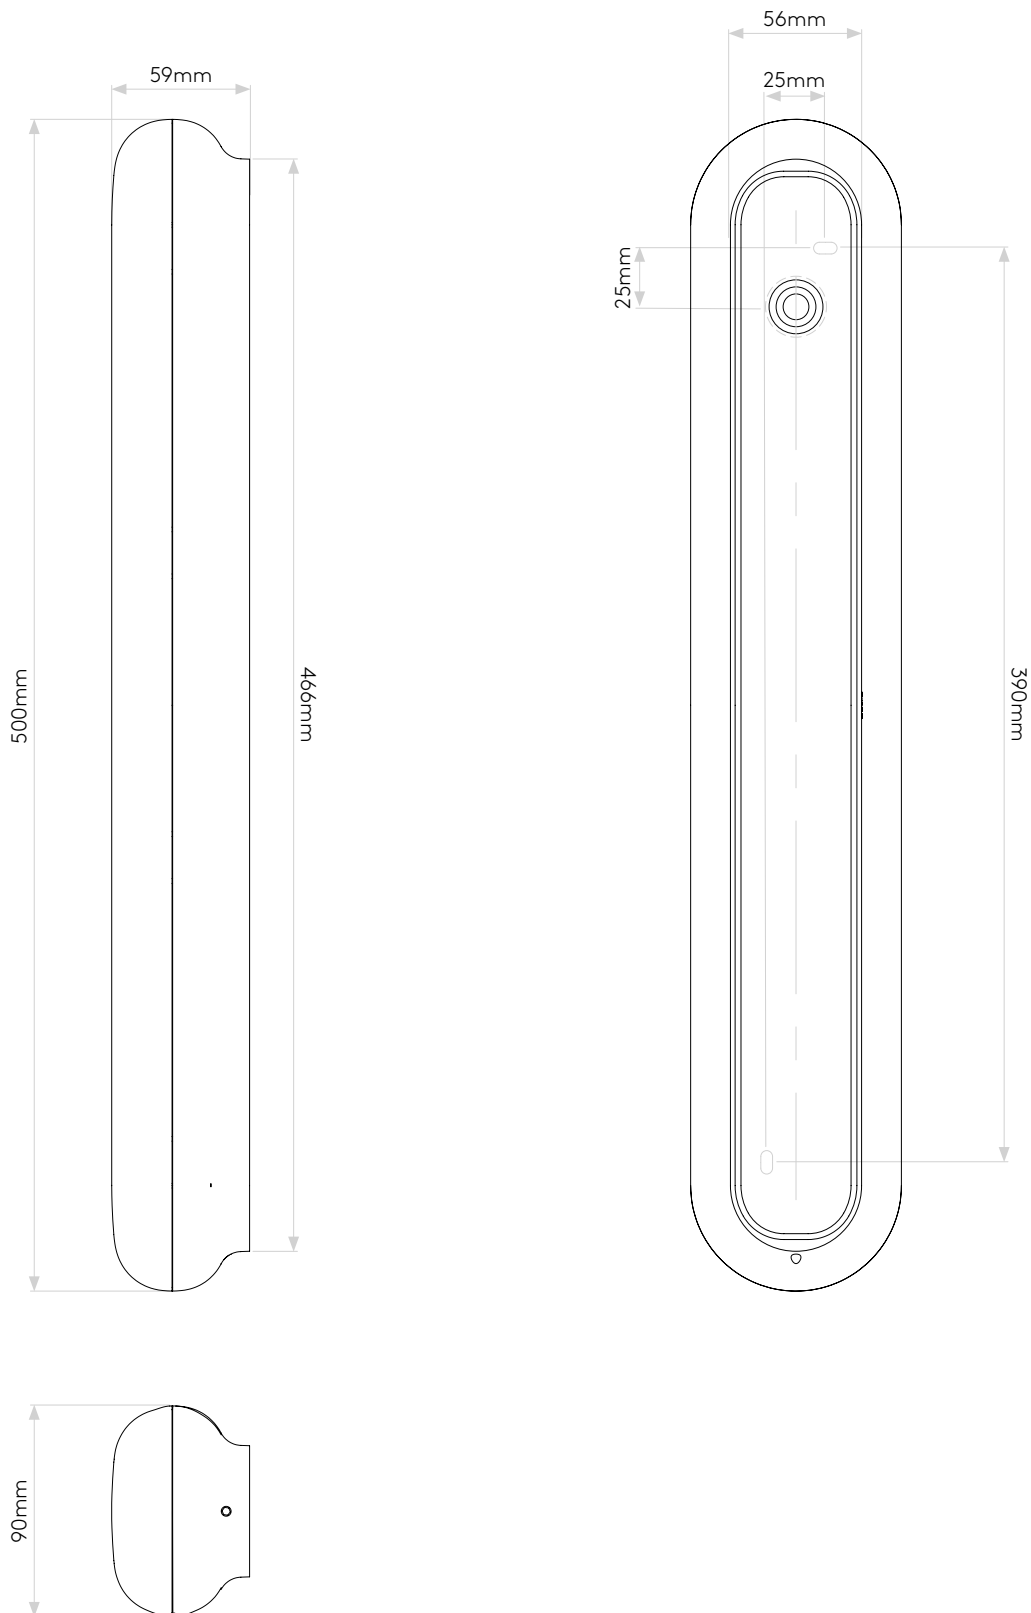

ALTEA 500 LED

astro

GENERAL

CLASS:	CE (Class 2)
IP RATING:	IP44
BATHROOM ZONE:	Zone 2, 3
VOLTAGE:	Mains 230V
INSTALLATION ORIENTATION:	Wall mount
MAIN MATERIAL:	Metal - Zinc
DIMENSIONS:	H: 500mm W: 90mm D: 59mm
CUT OUT HOLE:	Not applicable
RECESS DEPTH:	Not applicable
FIRE RATING:	Not applicable
CABLE LENGTH:	Not applicable
GROSS WEIGHT:	1.86Kg

LAMP

LIGHT SOURCE:	LED STRIP
MAXIMUM WATTAGE:	20.3W
LAMP INCLUDED:	Yes (Integral)
MAXIMUM LAMP LENGTH:	Not Applicable
LUMINOUS FLUX:	858 lm
COLOUR TEMP:	3000K
CRI:	80
R9:	7.0
MACADAM ELLIPSE:	+/-100K
TILT ADJUSTABLE ANGLE:	Not applicable
ROTATION ADJUSTABLE ANGLE:	Not applicable
AVERAGE LIFESPAN:	50,000hrs
L70:	Not applicable
BEAM ANGLE:	Not applicable

ADDITIONAL INFORMATION:

SHADE INCLUDED:	-
SHADE/DIFFUSER MATERIAL:	Polycarbonate
SHADE/DIFFUSER FINISH	Natural
F MARK:	Suitable for mounting on flammable materials

CODE 8015
SKU 1133006
FINISH POLISHED CHROME

PRODUCT ELEVATIONS

astro

Please note that some dimensions may vary slightly due to manufacturing tolerances, this includes cable entry and fixing holes

Veuillez noter que certaines dimensions peuvent varier légèrement en raison des tolérances de fabrication, y compris l'entrée de câble et les trous de fixation.