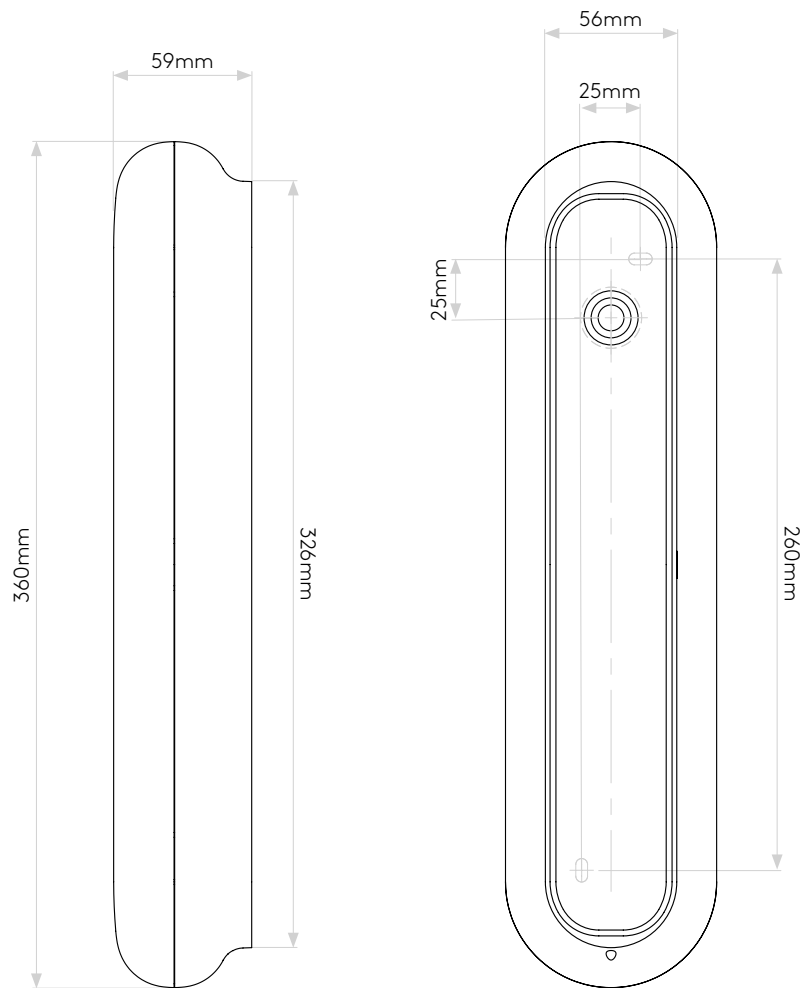

ALTEA 360 LED

astro

GENERAL

CLASS:	CE (Class 2)
IP RATING:	IP44
BATHROOM ZONE:	Zone 2, 3
VOLTAGE:	Mains 230V
INSTALLATION ORIENTATION:	Wall mount
MAIN MATERIAL:	Metal - Zinc
DIMENSIONS:	H: 360mm W: 90mm D: 59mm
CUT OUT HOLE:	Not applicable
RECESS DEPTH:	Not applicable
FIRE RATING:	Not applicable
CABLE LENGTH:	Not applicable
GROSS WEIGHT:	1.86Kg

LAMP

LIGHT SOURCE:	LED STRIP
MAXIMUM WATTAGE:	15.6W
LAMP INCLUDED:	Yes (Integral)
MAXIMUM LAMP LENGTH:	Not Applicable
LUMINOUS FLUX:	649.92 lm
COLOUR TEMP:	3000K
CRI:	80
R9:	3.3
MACADAM ELLIPSE:	+/-100K
TILT ADJUSTABLE ANGLE:	Not applicable
ROTATION ADJUSTABLE ANGLE:	Not applicable
AVERAGE LIFESPAN:	50,000hrs
L70:	To be advised
BEAM ANGLE:	Not applicable

ADDITIONAL INFORMATION:

SHADE INCLUDED:	-
SHADE/DIFFUSER MATERIAL:	Polycarbonate
SHADE/DIFFUSER FINISH	Natural
F MARK:	Suitable for mounting on flammable materials

CODE 8014
SKU 1133005
FINISH POLISHED CHROME

PRODUCT ELEVATIONS

astro

Please note that some dimensions may vary slightly due to manufacturing tolerances, this includes cable entry and fixing holes

Veuillez noter que certaines dimensions peuvent varier légèrement en raison des tolérances de fabrication, y compris l'entrée de câble et les trous de fixation.