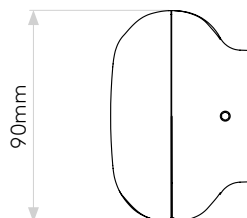

LAMP

LIGHT SOURCE:	LED STRIP
MAXIMUM WATTAGE:	15.6W
LAMP INCLUDED:	Yes (Integral)
MAXIMUM LAMP LENGTH:	Not Applicable
LUMINOUS FLUX:	649.92 lm
COLOUR TEMP:	3000K
CRI:	80
R9:	3.3
MACADAM ELLIPSE:	+/-100K
TILT ADJUSTABLE ANGLE:	Not applicable
ROTATION ADJUSTABLE ANGLE:	Not applicable
AVERAGE LIFESPAN:	50,000hrs
L70:	To be advised
BEAM ANGLE:	Not applicable

PRODUCT ELEVATIONS

astro

Please note that some dimensions may vary slightly due to manufacturing tolerances, this includes cable entry and fixing holes

Veuillez noter que certaines dimensions peuvent varier légèrement en raison des tolérances de fabrication, y compris l'entrée de câble et les trous de fixation.