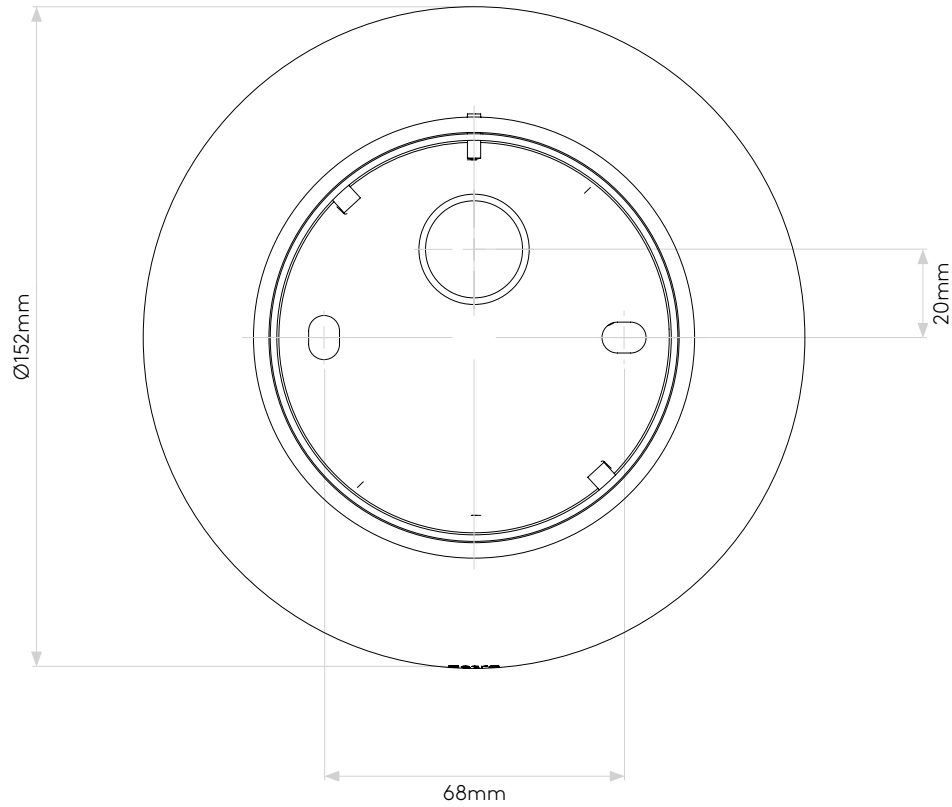

## GENERAL

CLASS:	CE (Class 2)
IP RATING:	IP44
BATHROOM ZONE:	Zone 2, 3
VOLTAGE:	Mains 230V
INSTALLATION ORIENTATION:	Wall mount / Ceiling mount
MAIN MATERIAL:	Metal - Aluminium
DIMENSIONS:	H: 66mm Ø: 152mm
CUT OUT HOLE:	Not applicable
RECESS DEPTH:	Not applicable
FIRE RATING:	Not applicable
CABLE LENGTH:	Not applicable
GROSS WEIGHT:	0.892Kg

## LAMP

LIGHT SOURCE:	LED MODULE
MAXIMUM WATTAGE:	8.18W
LAMP INCLUDED:	Yes (Integral)
MAXIMUM LAMP LENGTH:	Not applicable
LUMINOUS FLUX:	346 Lm
COLOUR TEMP:	2700K
CRI:	80
R9:	To be advised
MACADAM ELLIPSE:	3-step
TILT ADJUSTABLE ANGLE:	Not applicable
ROTATION ADJUSTABLE ANGLE:	Not applicable
AVERAGE LIFESPAN:	40,000hrs
L70:	To be advised
BEAM ANGLE:	Not applicable

## PRODUCT ELEVATIONS

astro

Please note that some dimensions may vary slightly due to manufacturing tolerances, this includes cable entry and fixing holes

Veuillez noter que certaines dimensions peuvent varier légèrement en raison des tolérances de fabrication, y compris l'entrée de câble et les trous de fixation.