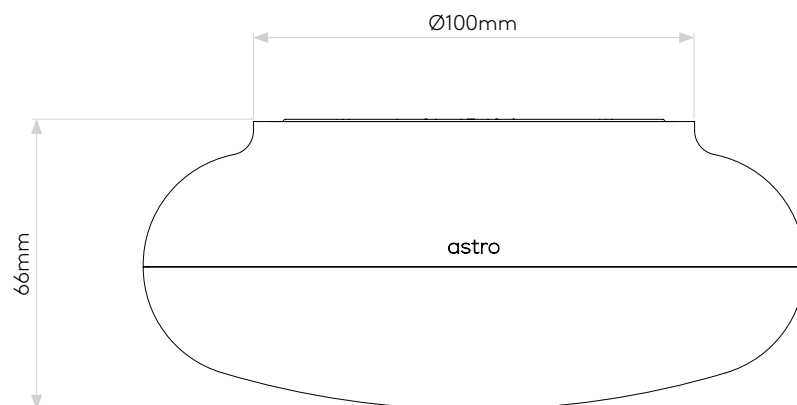

PRODUCT ELEVATIONS

astro

Please note that some dimensions may vary slightly due to manufacturing tolerances, this includes cable entry and fixing holes

Veuillez noter que certaines dimensions peuvent varier légèrement en raison des tolérances de fabrication, y compris l'entrée de câble et les trous de fixation.

Bitte beachten Sie, dass die Maße Fertigungstoleranzen unterliegen und daher in geringem Umfang von der angegebenen Größe abweichen können. Dies gilt auch für Kabeingänge und Befestigungslöcher.

Si prega notare che possono esserci piccole variazioni in alcune dimensioni dovute alle tolleranze di produzione, queste includono l'ingresso del cavo e i fori di fissaggio.